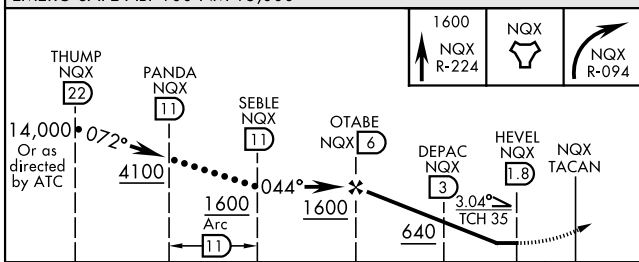

HI-TACAN Z RWY 4

TACAN NQX Chan 78	APCH CRS 044°	Rwy Idg TDZE Arpt Elev	7001 4 6
-----------------------------	-------------------------	------------------------------	-------------------------------------

[USN]

KEY WEST NAS (BOCA CHICA FLD) (KNQX)

RADAR required

MISSED APPROACH: Climb to 1600 on NQX TACAN R-224 to NQX, then right turn to intercept NQX R-094 to CANIN/NQX 6 DME and hold.

ATIS★ 307.025	NAVY KEY WEST APP CON★ 124.025 313.7	NAVY KEY WEST TOWER★ 118.575 340.25	GND CON 121.7 336.45	ASR/PAR
-------------------------	--	---	--------------------------------	---------

CAUTION: Short Intermediate Segment

EMERG SAFE ALT 100 NM 15,000

ELEV	6	TDZE	4
------	---	------	---

CATEGORY	C	D	E
S-4	380-1	376 (400-1)	
CIRCLING	500-1½ 494 (500-1½)	580-2	574 (600-2)

HI-TACAN Z RWY 4

SE-3, 14 MAY 2026 to 11 JUN 2026