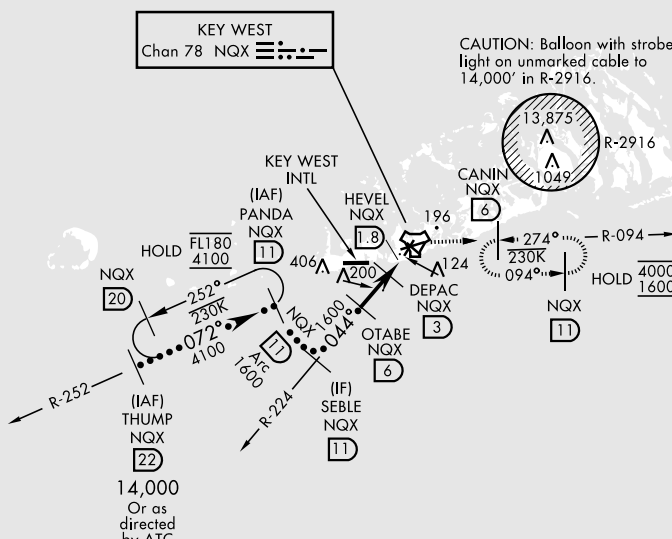

HI-TACAN Z RWY 4

TACAN NQX Chan 78	APCH CRS 044°	Rwy Idg TDZE Arpt Elev	7001 4 6
-----------------------------	-------------------------	------------------------------	-------------------------------------

[USN]

KEY WEST NAS (BOCA CHICA FLD) (KNQX)

RADAR required

MISSED APPROACH: Climb to 1600 on NQX TACAN R-224 to NQX, then right turn to intercept NQX R-094 to CANIN/NQX 6 DME and hold.

ATIS★ 307.025	NAVY KEY WEST APP CON★ 124.025 313.7	NAVY KEY WEST TOWER★ 118.575 340.25	GND CON 121.7 336.45	ASR/PAR
-------------------------	--	---	--------------------------------	---------

CAUTION: Short Intermediate Segment

EMERG SAFE ALT 100 NM 15,000

ELEV	6	TDZE	4
------	---	------	---

CATEGORY	C	D	E
S-4	380-1	376 (400-1)	
CIRCLING	500-1½ 494 (500-1½)	580-2	574 (600-2)

HI-TACAN Z RWY 4

SE-3, 14 MAY 2026 to 11 JUN 2026

SE-3, 14 MAY 2026 to 11 JUN 2026