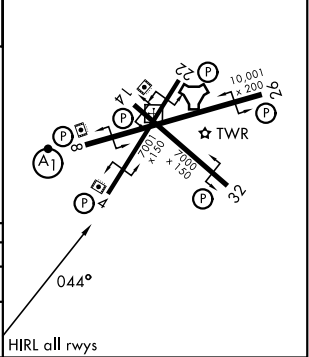

HI-TACAN Z RWY 4

TACAN NQX Chan 78	APCH CRS 044°	Rwy Idg TDZE Arpt Elev	7001 4 6
-----------------------------	-------------------------	------------------------------	-------------------------------------

[USN]

KEY WEST NAS (BOCA CHICA FLD) (KNQX)

RADAR required

MISSED APPROACH: Climb to 1600 on NQX TACAN R-224 to NQX, then right turn to intercept NQX R-094 to CANIN/NQX 6 DME and hold.

ATIS★ 307.025	NAVY KEY WEST APP CON★ 124.025 313.7	NAVY KEY WEST TOWER★ 118.575 340.25	GND CON 121.7 336.45	ASR/PAR
-------------------------	--	---	--------------------------------	---------

CAUTION: Short Intermediate Segment

EMERG SAFE ALT 100 NM 15,000

ELEV	6	TDZE	4
------	---	------	---

CATEGORY	C	D	E
S-4	380-1	376 (400-1)	
CIRCLING	500-1½ 494 (500-1½)	580-2	574 (600-2)

HI-TACAN Z RWY 4

SE-3, 14 MAY 2026 to 11 JUN 2026