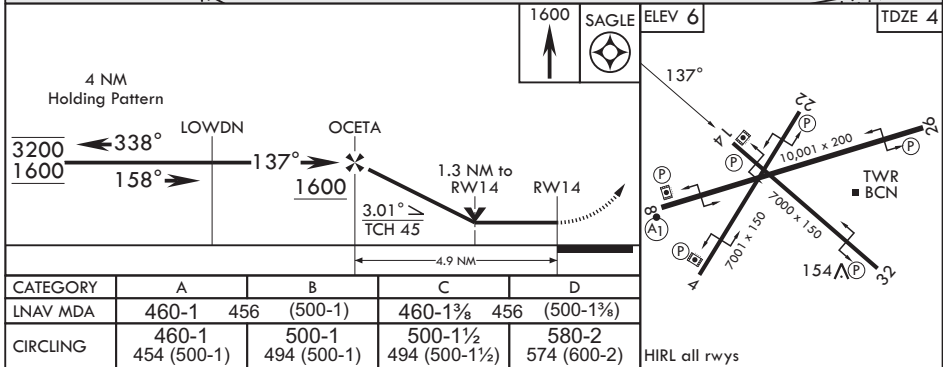

KEY WEST, FLORIDA

RNAV (GPS) RWY 14

APCH CRS	Rwy Idg	7000
137°	TDZE	4
	Arprt Elev	6

(USN)

KEY WEST NAS (BOCA CHICA FLD) (KNQX)

RNP APCH-GPS	MISSED APPROACH: Climb to 1600 direct SAGLE and hold.
--------------	---

ATIS★ 307.025	APP CON★ 124.025 313.7	NAVY KEY WEST TOWER★ 118.575 340.25	GND CON 121.7 336.45	ASR/PAR
------------------	---------------------------	--	-------------------------	---------

SE-3, 14 MAY 2026 to 11 JUN 2026

SE-3, 14 MAY 2026 to 11 JUN 2026

KEY WEST, FLORIDA

24°34'N - 81°41'W KEY WEST NAS (BOCA CHICA FLD) (KNQX)

Amdt 3 14MAY26

RNAV (GPS) RWY 14