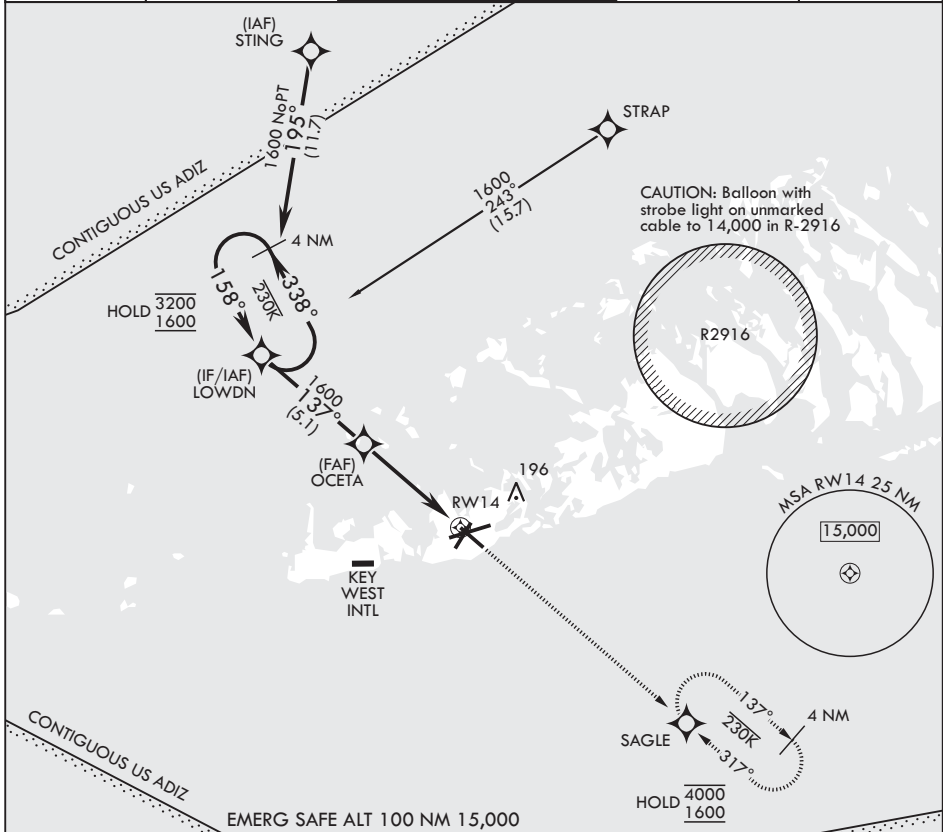

KEY WEST, FLORIDA

RNAV (GPS) RWY 14

APCH CRS	Rwy Idg	7000
137°	TDZE	4
	Arprt Elev	6

(USN)

KEY WEST NAS (BOCA CHICA FLD) (KNQX)

RNP APCH-GPS	MISSED APPROACH: Climb to 1600 direct SAGLE and hold.
--------------	---

ATIS★ 307.025	APP CON★ 124.025 313.7	NAVY KEY WEST TOWER★ 118.575 340.25	GND CON 121.7 336.45	ASR/PAR
------------------	---------------------------	--	-------------------------	---------

SE-3, 14 MAY 2026 to 11 JUN 2026

SE-3, 14 MAY 2026 to 11 JUN 2026

KEY WEST, FLORIDA

24°34'N - 81°41'W KEY WEST NAS (BOCA CHICA FLD) (KNQX)

Amdt 3 14MAY26

RNAV (GPS) RWY 14