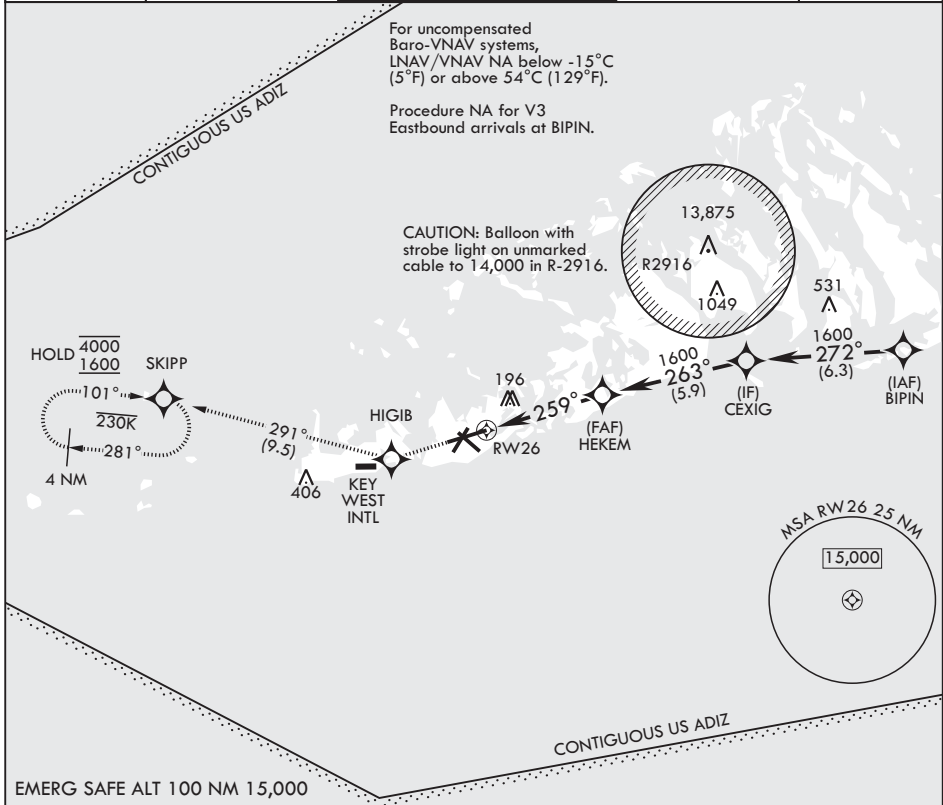

KEY WEST, FLORIDA

RNAV (GPS) RWY 26

APCH CRS	Rwy Idg	10,001
259°	TDZE	5
	Arprt Elev	6

(USN)

KEY WEST NAS (BOCA CHICA FLD) (KNQX)

RNP APCH-GPS

MISSED APPROACH: Climb to 1600 direct HIGIB, track 291° to SKIPP and hold.

ATIS★ 307.025	APP CON★ 124.025 313.7	NAVY KEY WEST TOWER★ 118.575 340.25	GND CON 121.7 336.45	ASR/PAR
------------------	---------------------------	--	-------------------------	---------

SE-3, 14 MAY 2026 to 11 JUN 2026

SE-3, 14 MAY 2026 to 11 JUN 2026

CATEGORY	A		B		C		D		
LNAV/VNAV DA	383-1		378		(400-1)				
LNAV MDA	520-1	515	(600-1)		520-1½	515	(600-1%)		
CIRCLING	520-1	514	(600-1)		520-1½	514	(600-1½)		
					580-2	574		(600-2)	

HIRL all rwys

KEY WEST, FLORIDA
Amdt 3 14MAY26

24°34'N - 81°41'W KEY WEST NAS (BOCA CHICA FLD) (KNQX)

RNAV (GPS) RWY 26