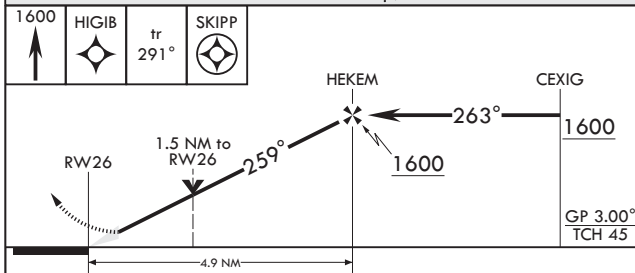

CATEGORY	A		B		C		D		
LNAV/VNAV DA	383-1		378		(400-1)				
LNAV MDA	520-1	515	(600-1)		520-1½	515	(600-1%)		
CIRCLING	520-1	514	(600-1)		520-1½	514	(600-1½)		
					580-2	574		(600-2)	

HIRL all rwys

KEY WEST, FLORIDA
Amdt 3 14MAY26

24°34'N - 81°41'W KEY WEST NAS (BOCA CHICA FLD) (KNQX)

RNAV (GPS) RWY 26