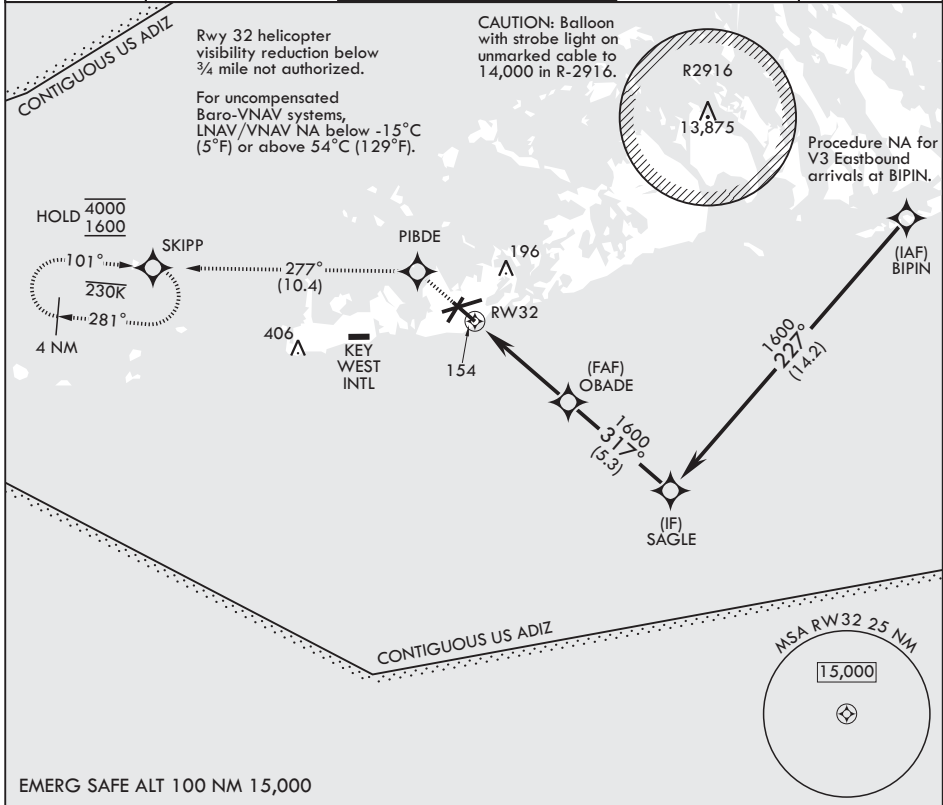

KEY WEST, FLORIDA

# RNAV (GPS) RWY 32

APCH CRS 317°	Rwy Idg TDZE Arprt Elev	7000 4 6
------------------	-------------------------------	----------------

(USN)

KEY WEST NAS (BOCA CHICA FLD) (KNQX)

RNP APCH-GPS

MISSED APPROACH: (Do not exceed 230 KIAS until PIBDE.) Climb to 1600 direct PIBDE, track 277° to SKIPP and hold, continue climb-in-hold to 1600.

ATIS★ 307.025	APP CON★ 124.025 313.7	NAVY KEY WEST TOWER★ 118.575 340.25	GND CON 121.7 336.45	ASR/PAR
------------------	---------------------------	--	-------------------------	---------

SE-3, 14 MAY 2026 to 11 JUN 2026

SE-3, 14 MAY 2026 to 11 JUN 2026

EMERG SAFE ALT 100 NM 15,000

KEY WEST, FLORIDA

24°34'N - 81°41'W KEY WEST NAS (BOCA CHICA FLD) (KNQX)

Amdt 3 14MAY26