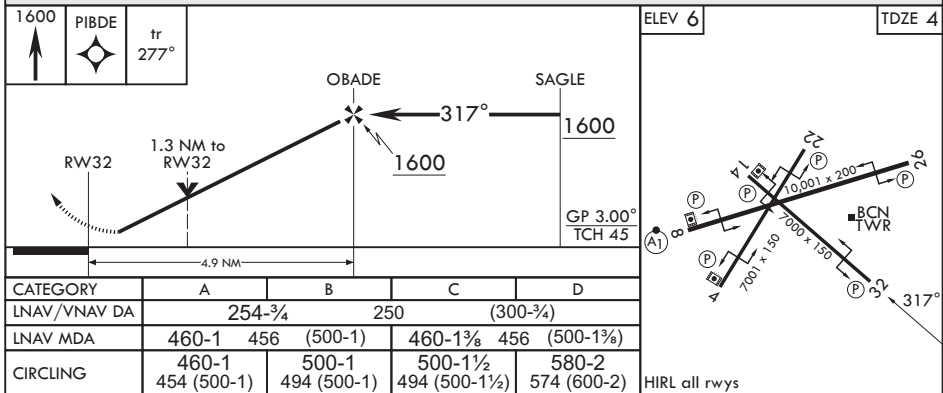

# RNAV (GPS) RWY 32

APCH CRS 317°	Rwy Idg TDZE Arprt Elev	7000 4 6
------------------	-------------------------------	----------------

(USN)

KEY WEST NAS (BOCA CHICA FLD) (KNQX)

RNP APCH-GPS

MISSED APPROACH: (Do not exceed 230 KIAS until PIBDE.) Climb to 1600 direct PIBDE, track 277° to SKIPP and hold, continue climb-in-hold to 1600.

ATIS★ 307.025	APP CON★ 124.025 313.7	NAVY KEY WEST TOWER★ 118.575 340.25	GND CON 121.7 336.45	ASR/PAR
------------------	---------------------------	--	-------------------------	---------

SE-3, 14 MAY 2026 to 11 JUN 2026

SE-3, 14 MAY 2026 to 11 JUN 2026

EMERG SAFE ALT 100 NM 15,000

KEY WEST, FLORIDA

24°34'N - 81°41'W KEY WEST NAS (BOCA CHICA FLD) (KNQX)

Amdt 3 14MAY26