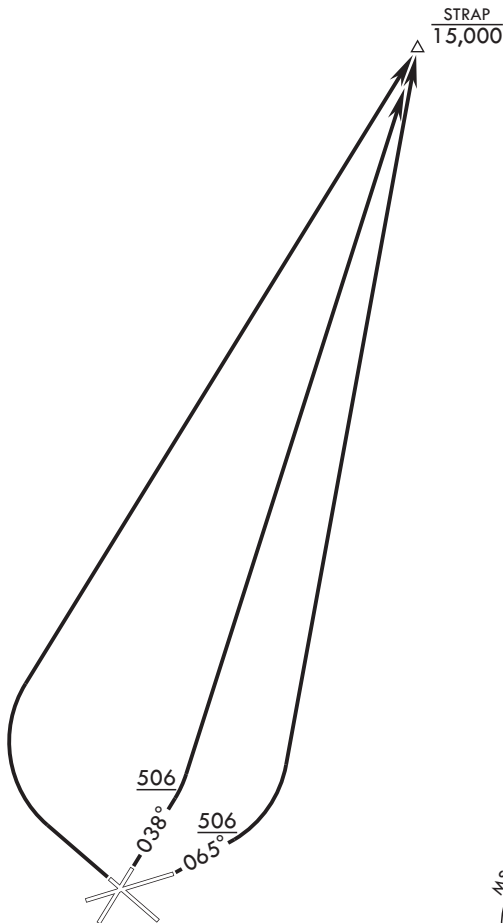

# STRAP TWO DEPARTURE

KEY WEST NAS (BOCA CHICA FLD) (KNQX)

(USN)

KEY WEST, FLORIDA

DEP CON \*  
124.025 313.7

RNAV1-GPS

Rwy	Knots	60	120	180	240	300	360
8	V/V(fpm)	389	778	1167	1556	1945	2334

Minimum Climb Rate to 520

## DEPARTURE ROUTE DESCRIPTION

**TAKEOFF RWY 4:** Climb on heading 038° to 506, then climbing direct to cross STRAP at or below 15,000, maintain 3000 or higher as assigned.

**TAKEOFF RWY 8:** Climb on heading 065° to 506, then climbing left turn direct to cross STRAP at or below 15,000, maintain 3000 or higher as assigned

**TAKEOFF RWY 32:** Climbing right turn direct to cross STRAP at or below 15,000, maintain 3000 or higher as assigned.

# STRAP TWO DEPARTURE

Orig 14MAY26

KEY WEST, FLORIDA  
KEY WEST NAS (BOCA CHICA FLD) (KNQX)

SE-3, 14 MAY 2026 to 11 JUN 2026

SE-3, 14 MAY 2026 to 11 JUN 2026