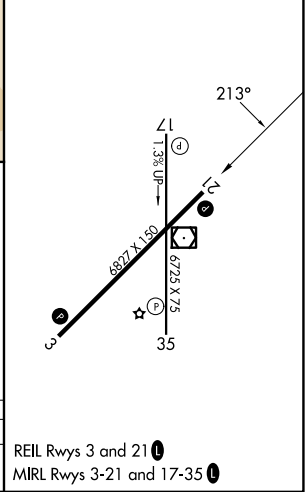

WAAS CH 70612 W21A	APP CRS 213°	Rwy Ldg TDZE Apt Elev	6827 3403 3449
--	------------------------	-----------------------------	---

RNAV (GPS) Z RWY 21

KINGMAN (IGM)

RNP APCH - GPS. ▽ ▲ NA	MISSED APPROACH: Climb to 9000 direct IRDUQ and on track 303° to TOPRY and on track 029° to PRFUM and hold.
------------------------------	---

ASOS 119.275	LOS ANGELES CENTER 124.85 319.2	UNICOM 122.8 (CTAF) 0
------------------------	---	---------------------------------

SW-4, 14 MAY 2026 to 11 JUN 2026

SW-4, 14 MAY 2026 to 11 JUN 2026

ELEV 3449	D	TDZE 3403
-----------	---	-----------

9000	IRDUQ	tr 303°	TOPRY	tr 029°	PRFUM	JAKLO
						7200
						6300
						6300
						GP 3.00°
						TCH 45
CATEGORY	A	B	C	D		
LPV DA	3678-1		275 (300-1)			

REIL Rwy 3 and 21
MIRL Rwy 3-21 and 17-35