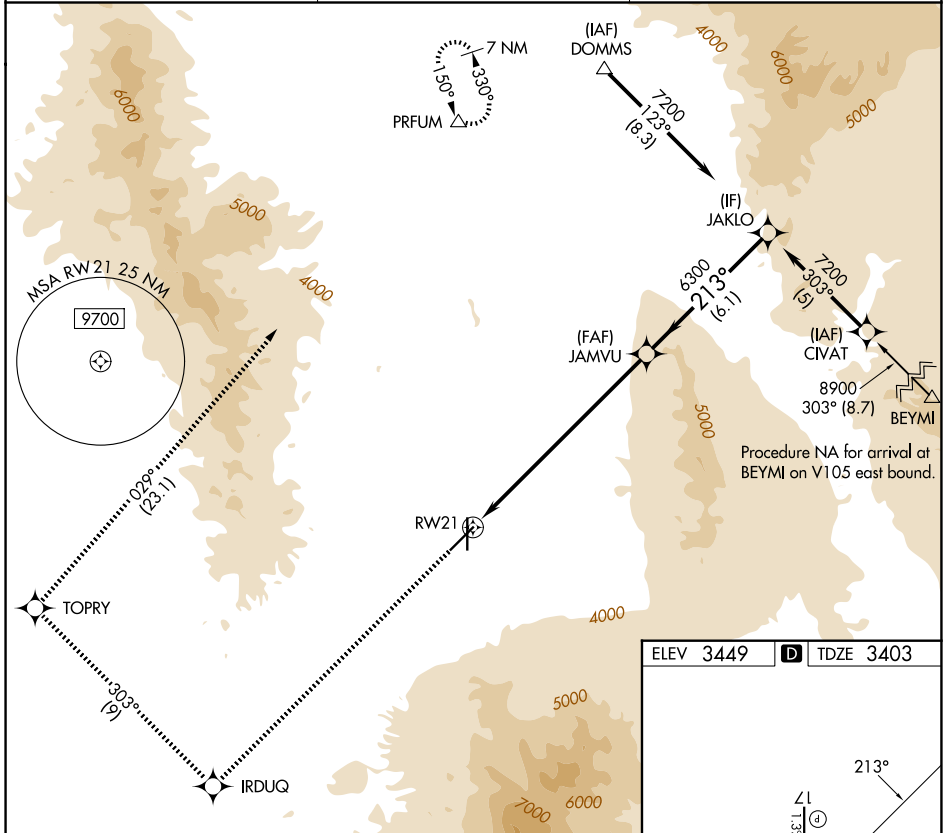

WAAS CH 70612 W21A	APP CRS 213°	Rwy Ldg TDZE Apt Elev	6827 3403 3449
--	------------------------	-----------------------------	---

RNAV (GPS) Z RWY 21

KINGMAN (IGM)

RNP APCH - GPS. ▽ ▲ NA	MISSED APPROACH: Climb to 9000 direct IRDUQ and on track 303° to TOPRY and on track 029° to PRFUM and hold.
------------------------------	---

ASOS 119.275	LOS ANGELES CENTER 124.85 319.2	UNICOM 122.8 (CTAF) 0
------------------------	---	---------------------------------

SW-4, 14 MAY 2026 to 11 JUN 2026

SW-4, 14 MAY 2026 to 11 JUN 2026

ELEV 3449	D	TDZE 3403
-----------	---	-----------

9000	IRDUQ	tr 303°	TOPRY	tr 029°	PRFUM	JAKLO
						7200
						6300
						6300
						GP 3.00°
						TCH 45
CATEGORY	A	B	C	D		
LPV DA	3678-1		275 (300-1)			

REIL Rwy 3 and 21
MIRL Rwy 3-21 and 17-35