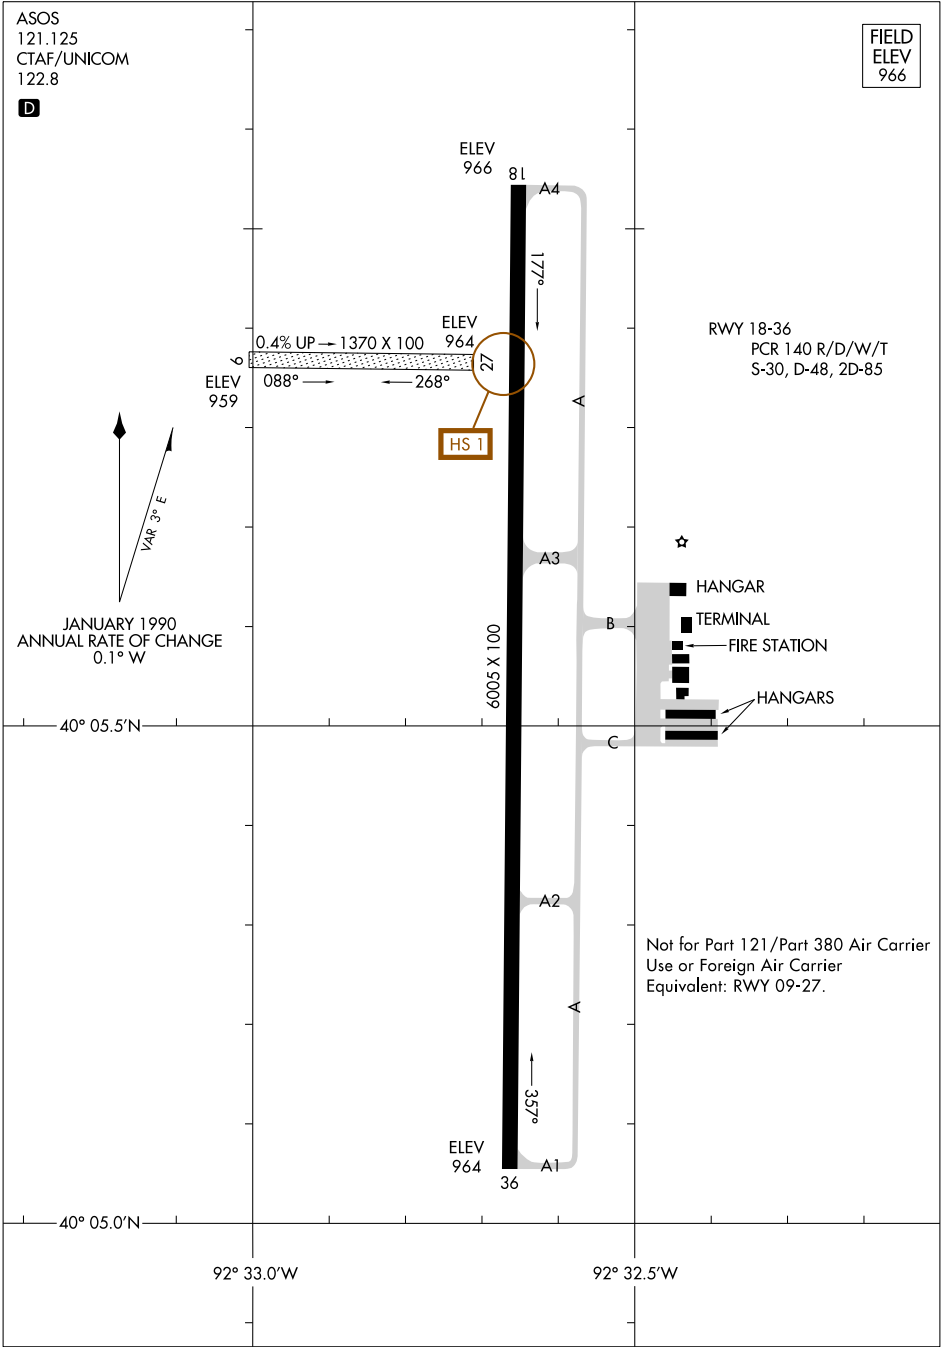

# AIRPORT DIAGRAM

AL-217 (FAA)

KIRKSVILLE RGNL (IRK)  
KIRKSVILLE, MISSOURI

ASOS  
121.125  
CTAF/UNICOM  
122.8

FIELD  
ELEV  
966

**D**

NC-3, 14 MAY 2026 to 11 JUN 2026

NC-3, 14 MAY 2026 to 11 JUN 2026

RWY 18-36  
PCR 140 R/D/W/T  
S-30, D-48, 2D-85

Not for Part 121/Part 380 Air Carrier  
Use or Foreign Air Carrier  
Equivalent: RWY 09-27.