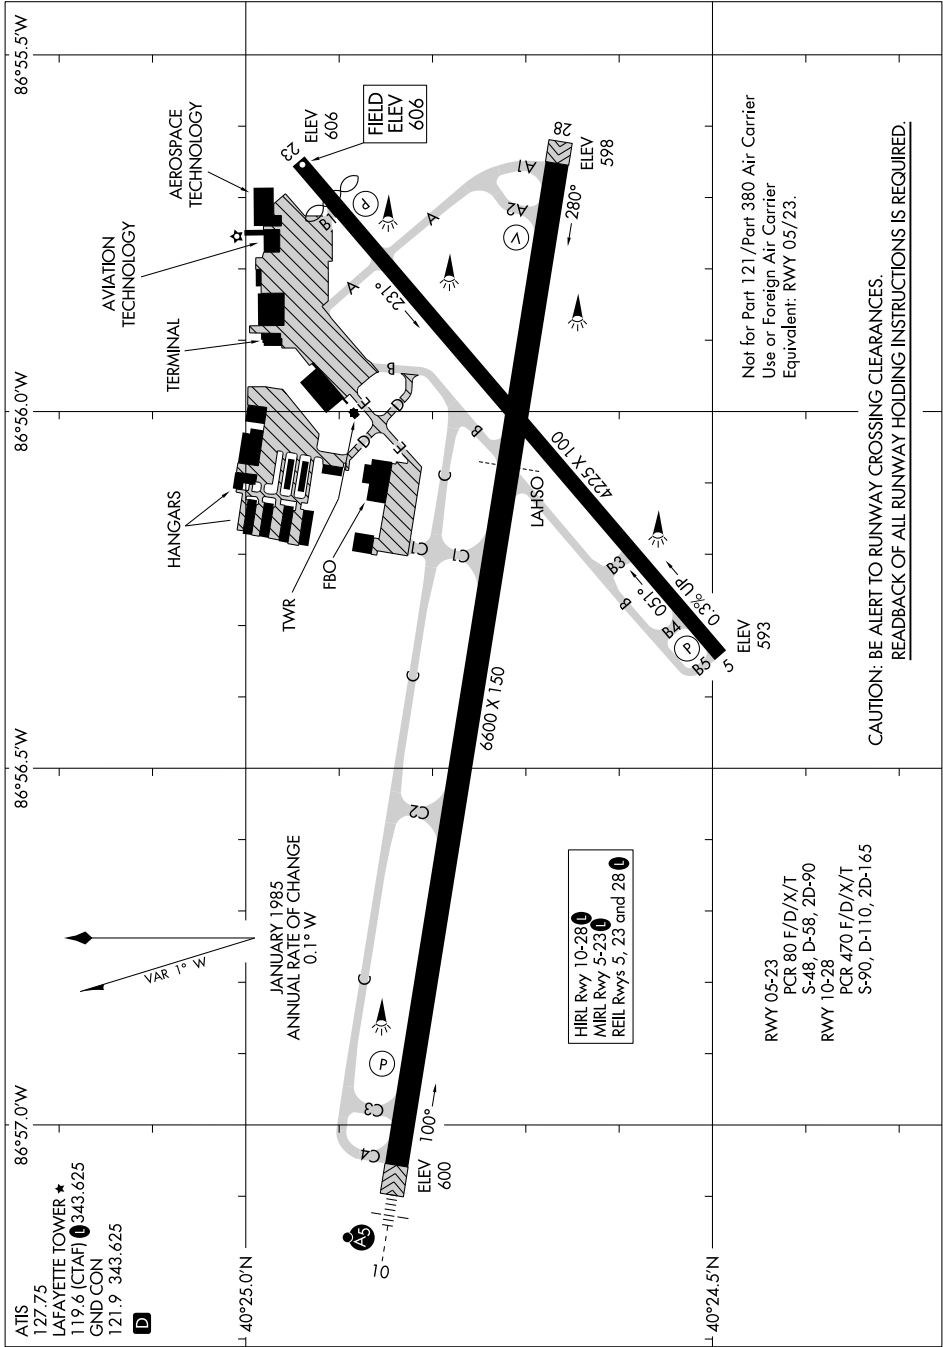

# AIRPORT DIAGRAM

AL-220 (FAA)

PURDUE UNIVERSITY (LAF)  
LAFAYETTE, INDIANA

EC-2, 14 MAY 2026 to 11 JUN 2026

# AIRPORT DIAGRAM

LAFAYETTE, INDIANA  
PURDUE UNIVERSITY (LAF)

Not for Part 121/Part 380 Air Carrier  
Use or Foreign Air Carrier  
Equivalent: RWY 05/23.

CAUTION: BE ALERT TO RUNWAY CROSSING CLEARANCES.  
REARBACK OF ALL RUNWAY HOLDING INSTRUCTIONS IS REQUIRED.

- RWY 05-23  
PCR 80 F/D/X/T  
S-48, D-58, 2D-90
- RWY 10-28  
PCR 470 F/D/X/T  
S-90, D-110, 2D-165

- HIRL Rwy 10-28
- MIRL Rwy 5-23
- REIL Rwys 5, 23 and 28

EC-2, 14 MAY 2026 to 11 JUN 2026