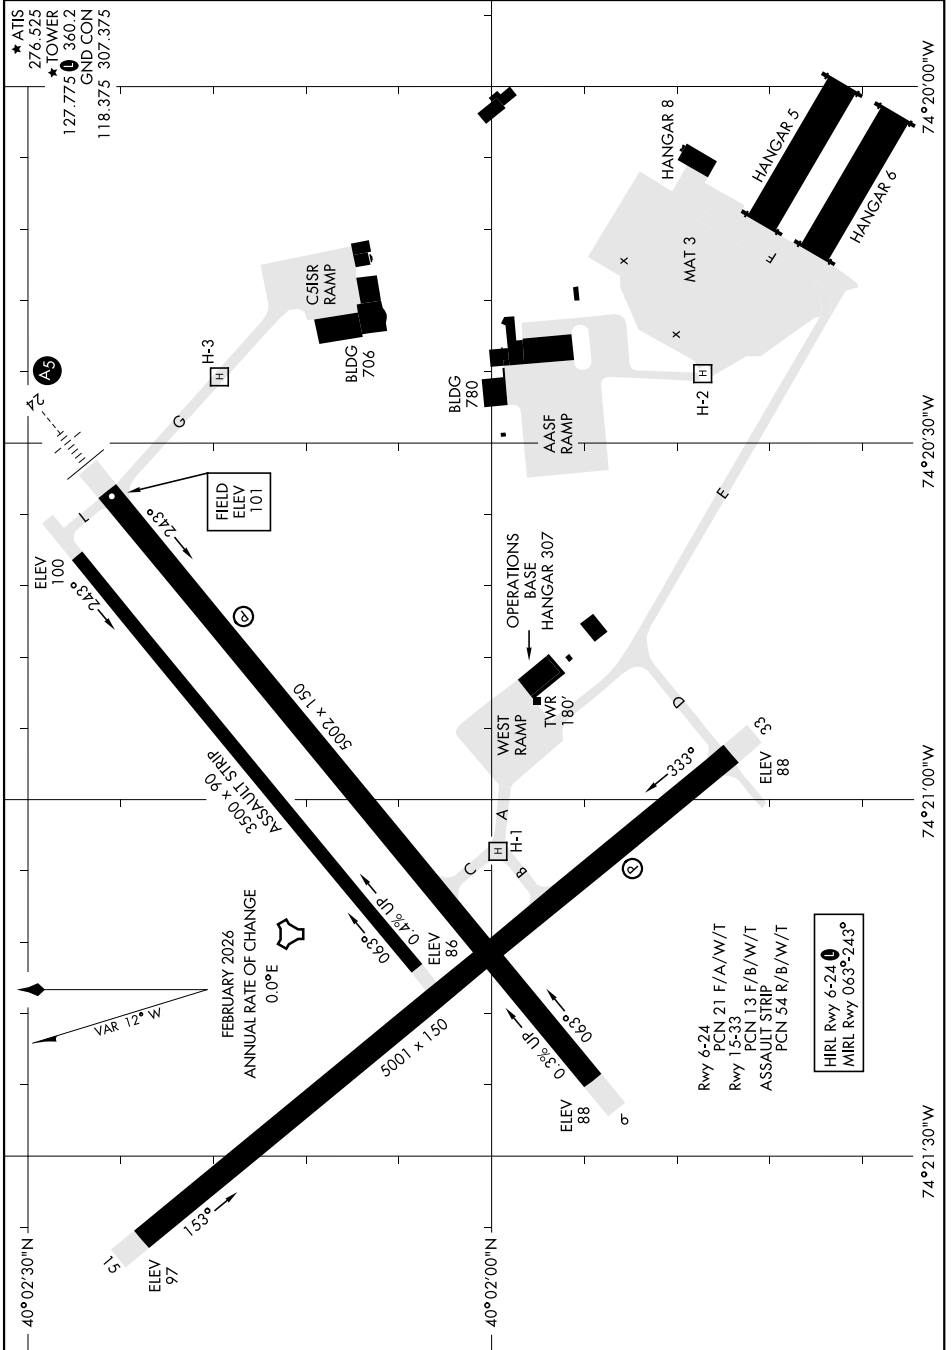

AIRPORT DIAGRAM

LAKEHURST MAXFIELD FLD, (JOINT BASE MC GUIRE DIX LAKEHURST) (KNEL)

[USN]

LAKEHURST, NEW JERSEY

NE-2, 14 MAY 2026 to 11 JUN 2026

NE-2, 14 MAY 2026 to 11 JUN 2026

AIRPORT DIAGRAM

LAKEHURST, NEW JERSEY

LAKEHURST MAXFIELD FLD, (JOINT BASE MC GUIRE DIX LAKEHURST) (KNEL)