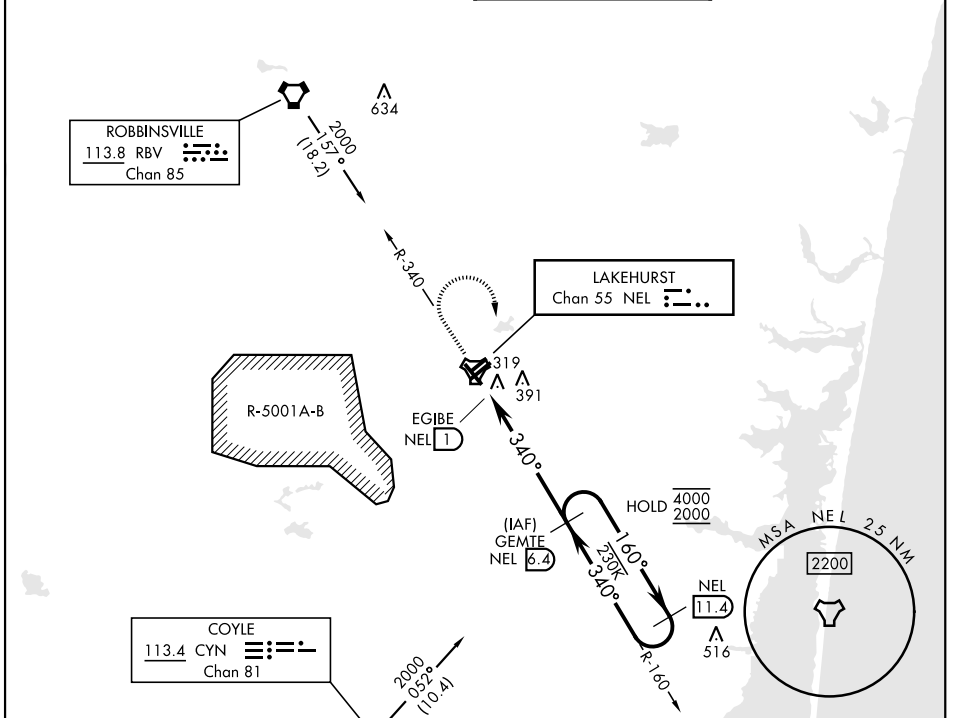

TACAN NEL Chan 55	APCH CRS 340°	Rwy Idg TDZE Arpt Elev 5001 88 101
-----------------------------	-------------------------	--

[USN]

(JOINT BASE MC GUIRE DIX LAKEHURST) (KNEL)

		MISSED APPROACH: Climb to 700, then climbing right turn to 2000 to intercept NEL TACAN R-160 to GEMTE and hold, continue climb in hold to 2000.	
ATIS ★ 276.525	MC GUIRE APP CON 126.475 363.8	TOWER ★ 127.775 360.2	GND CON 118.375 307.375

NE-2, 14 MAY 2026 to 11 JUN 2026

NE-2, 14 MAY 2026 to 11 JUN 2026

ELEV	101	TDZE	88
------	-----	------	----

CATEGORY	A		B		C		D	
S-33	600-1	512	(500-1)		600-1 $\frac{3}{8}$	512	(500-1 $\frac{3}{8}$)	
CIRCLING	660-1	559 (600-1)	720-1	619 (700-1)	720-1 $\frac{3}{4}$	619 (700-1 $\frac{3}{4}$)	720-2	619 (700-2)