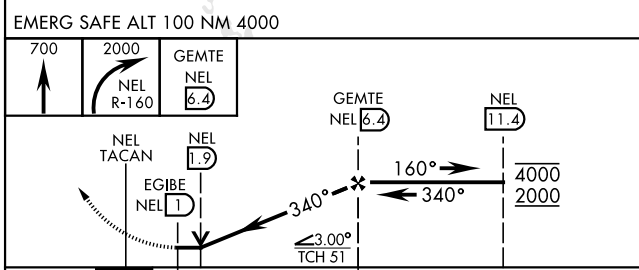

TACAN NEL Chan 55	APCH CRS 340°	Rwy Idg TDZE Arpt Elev 5001 88 101
-----------------------------	-------------------------	--

[USN]

(JOINT BASE MC GUIRE DIX LAKEHURST) (KNEL)

		MISSED APPROACH: Climb to 700, then climbing right turn to 2000 to intercept NEL TACAN R-160 to GEMTE and hold, continue climb in hold to 2000.	
ATIS ★ 276.525	MC GUIRE APP CON 126.475 363.8	TOWER ★ 127.775 360.2	GND CON 118.375 307.375

NE-2, 14 MAY 2026 to 11 JUN 2026

NE-2, 14 MAY 2026 to 11 JUN 2026

ELEV	101	TDZE	88
------	-----	------	----

CATEGORY	A		B		C		D	
S-33	600-1	512	(500-1)		600-1 $\frac{3}{8}$	512	(500-1 $\frac{3}{8}$)	
CIRCLING	660-1	559 (600-1)	720-1	619 (700-1)	720-1 $\frac{3}{4}$	619 (700-1 $\frac{3}{4}$)	720-2	619 (700-2)