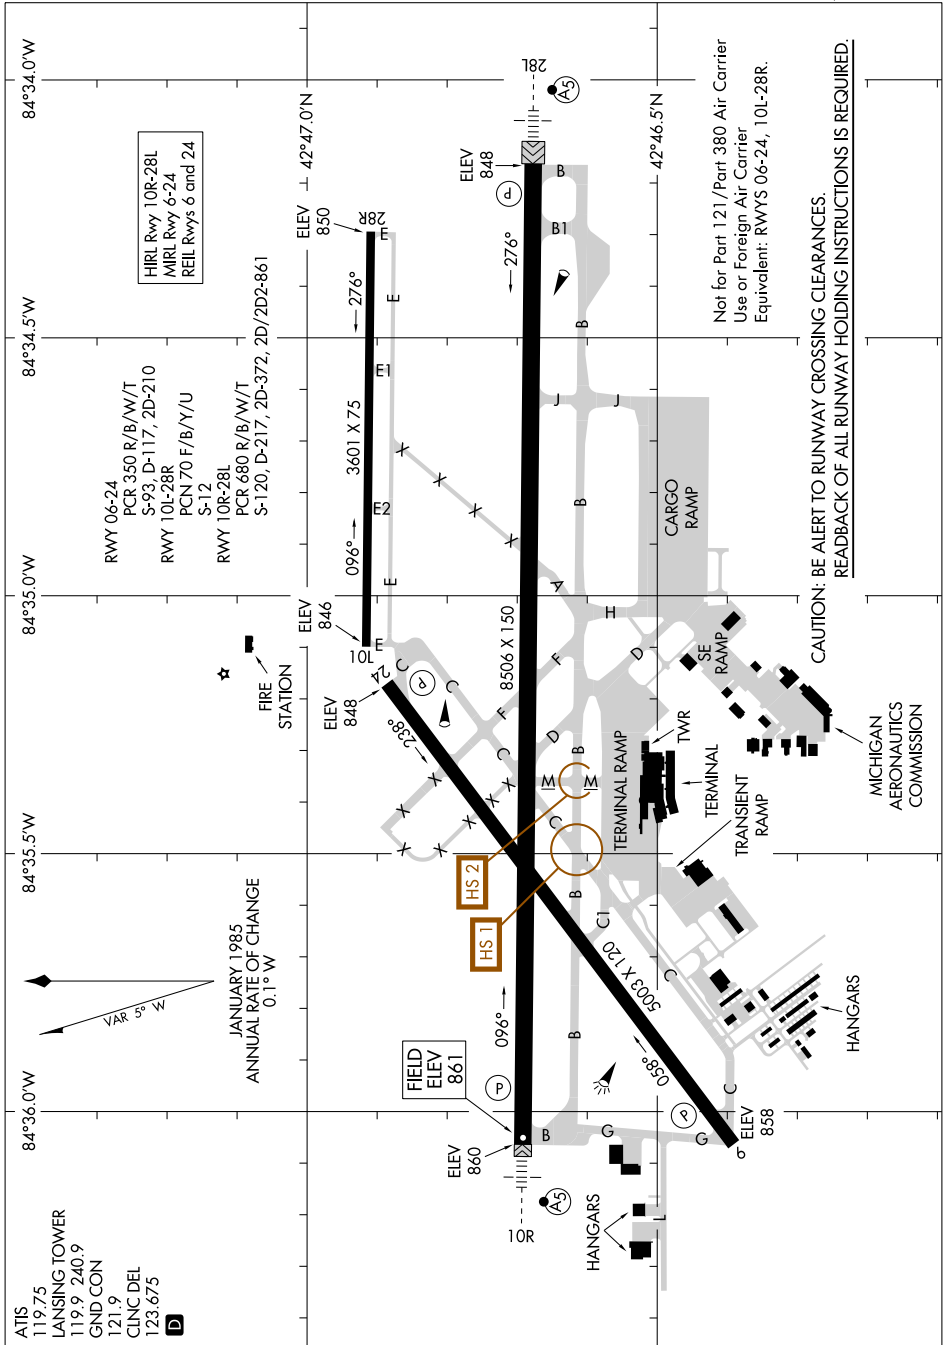

AIRPORT DIAGRAM

AL-224 (FAA)

CAPITAL REGION INTL (L.A.N)
LANSING, MICHIGAN

EC-1, 14 MAY 2026 to 11 JUN 2026

AIRPORT DIAGRAM

LANSING, MICHIGAN
CAPITAL REGION INTL (L.A.N)

EC-1, 14 MAY 2026 to 11 JUN 2026