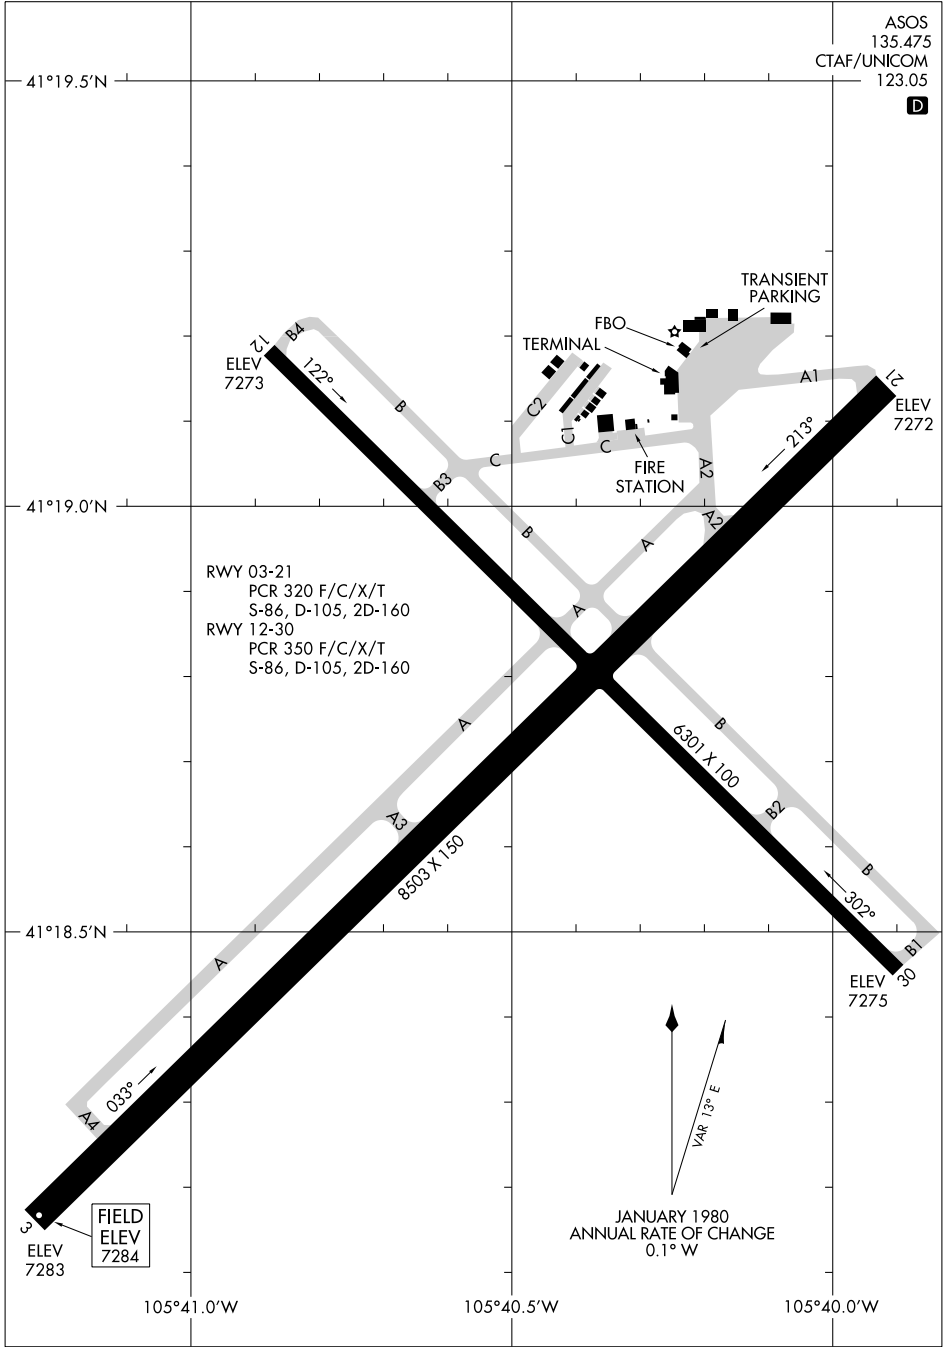

26134

AIRPORT DIAGRAM

AL-225 (FAA)

LARAMIE RGNL (LAR)
LARAMIE, WYOMING

ASOS
135.475
CTAF/UNICOM
123.05

D

NW-1, 14 MAY 2026 to 11 JUN 2026

NW-1, 14 MAY 2026 to 11 JUN 2026

AIRPORT DIAGRAM

26134

LARAMIE, WYOMING
LARAMIE RGNL (LAR)