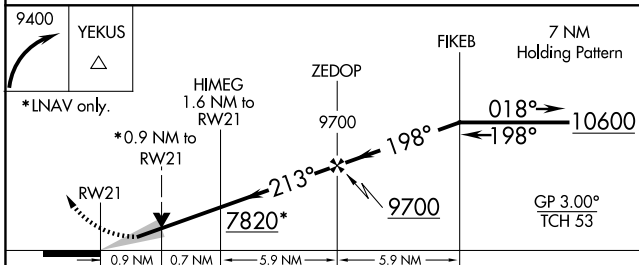

WAAS CH 72825 W21A	APP CRS 213°	Rwy Ldg TDZE Apt Elev	8503 7277 7284
--	------------------------	-----------------------------	---

RNAV (GPS) RWY 21

LARAMIE RGNL (L.A.R.)

<p>⚠ Circling to Rwy 30 NA at night. Baro-VNAV NA. DME/DME RNP-0.3 NA.</p>	<p>MISSED APPROACH: Climbing right turn to 9400 direct YEKUS and hold.</p>
---	--

<p>ASOS 135.475</p>	<p>DENVER CENTER 125.9 284.7</p>	<p>UNICOM 123.05 (CTAF) 📻</p>
--------------------------------	---	---

NW-1, 14 MAY 2026 to 11 JUN 2026

NW-1, 14 MAY 2026 to 11 JUN 2026

ELEV 7284	D	TDZE 7277
-----------	----------	-----------