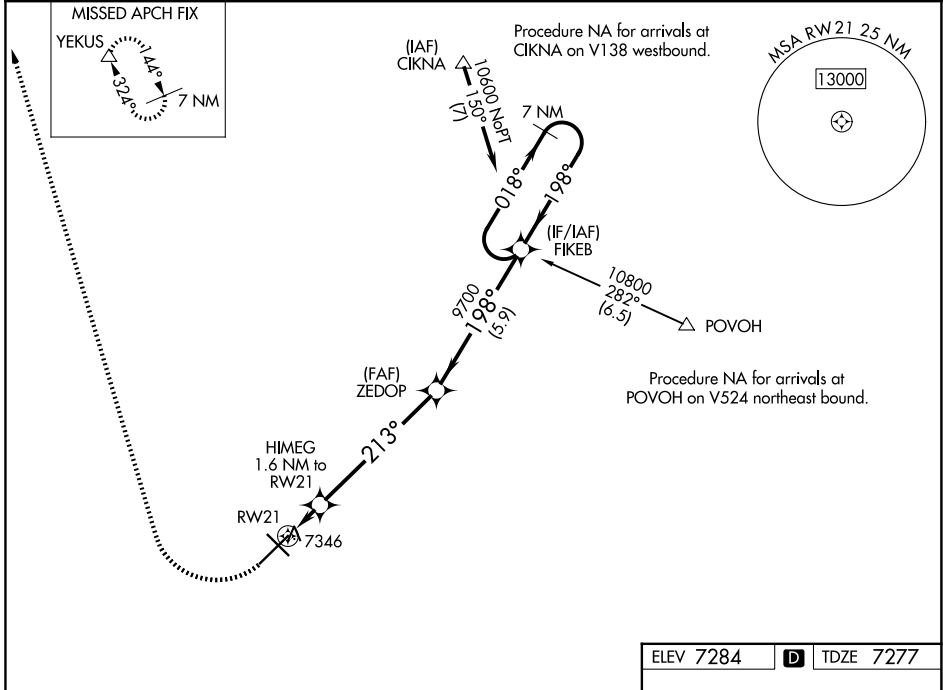

WAAS CH 72825 W21A	APP CRS 213°	Rwy Ldg TDZE Apt Elev	8503 7277 7284
--	------------------------	-----------------------------	---

RNAV (GPS) RWY 21

LARAMIE RGNL (L.A.R.)

<p>⚠ Circling to Rwy 30 NA at night. Baro-VNAV NA. DME/DME RNP-0.3 NA.</p>	<p>MISSED APPROACH: Climbing right turn to 9400 direct YEKUS and hold.</p>
---	--

<p>ASOS 135.475</p>	<p>DENVER CENTER 125.9 284.7</p>	<p>UNICOM 123.05 (CTAF) 📻</p>
--------------------------------	---	---

NW-1, 14 MAY 2026 to 11 JUN 2026

NW-1, 14 MAY 2026 to 11 JUN 2026

ELEV 7284	D	TDZE 7277
-----------	----------	-----------

CATEGORY	A	B	C	D
LPV DA		7527- ³ / ₄	250 (300- ³ / ₄)	
LNAV/VNAV DA		7527- ³ / ₄	250 (300- ³ / ₄)	
LNAV MDA		7600-1	323 (400-1)	
CIRCLING	7660-1 376 (400-1)	7760-1 476 (500-1)	7880-1½ 596 (600-1½)	7920-2 636 (700-2)

REIL Rwy 3, 12 and 21 **📻**
MIRL Rwy 3-21 and 12-30 **📻**