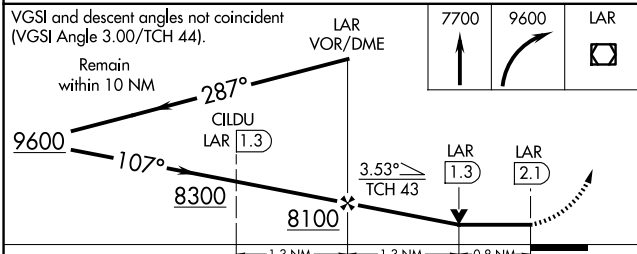

VOR/DME LAR 117.6 Chan 123	APP CRS 107°	Rwy Ldg TDZE 6301 7275 Apt Elev 7284
---	------------------------	---

VOR/DME RWY 12

LARAMIE RGNL (L.A.R.)

MISSED APPROACH: Climb to 7700 then climbing right turn to 9600 direct LAR VOR/DME and hold, continue climb-in-hold to 9600.

ASOS 135.475	DENVER CENTER 125.9 284.7	UNICOM 123.05 (CTAF)
------------------------	-------------------------------------	--------------------------------

IAF
LARAMIE
117.6 LAR :≡:
Chan 123

NW-1, 14 MAY 2026 to 11 JUN 2026

NW-1, 14 MAY 2026 to 11 JUN 2026

ELEV 7284	TDZE 7275
-----------	-----------

CATEGORY	A	B	C	D
S-12	7580-1 305 (300-1)			
CIRCLING	7660-1 376 (400-1)	7760-1 476 (500-1)	7880-1½ 596 (600-1½)	7920-2 636 (700-2)