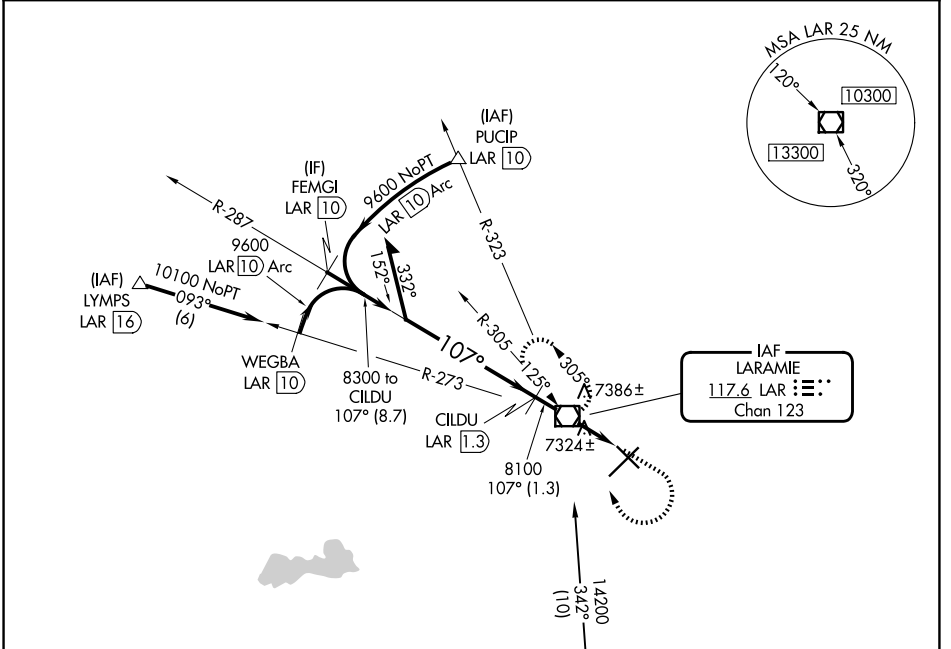

VOR/DME LAR 117.6 Chan 123	APP CRS 107°	Rwy Ldg TDZE 6301 7275 Apt Elev 7284
---	------------------------	---

VOR/DME RWY 12

LARAMIE RGNL (L.A.R.)

MISSED APPROACH: Climb to 7700 then climbing right turn to 9600 direct LAR VOR/DME and hold, continue climb-in-hold to 9600.

ASOS 135.475	DENVER CENTER 125.9 284.7	UNICOM 123.05 (CTAF)
------------------------	-------------------------------------	--------------------------------

IAF
LARAMIE
117.6 LAR :≡:
Chan 123

NW-1, 14 MAY 2026 to 11 JUN 2026

NW-1, 14 MAY 2026 to 11 JUN 2026

ELEV 7284	TDZE 7275
-----------	-----------

CATEGORY	A	B	C	D
S-12	7580-1 305 (300-1)			
CIRCLING	7660-1 376 (400-1)	7760-1 476 (500-1)	7880-1½ 596 (600-1½)	7920-2 636 (700-2)

REIL Rwy's 3, 12 and 21
MIRL Rwy's 3-21 and 12-30