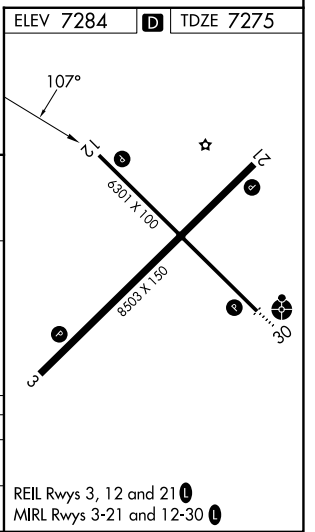

IAF
LARAMIE
117.6 LAR :≡:
Chan 123

NW-1, 14 MAY 2026 to 11 JUN 2026

NW-1, 14 MAY 2026 to 11 JUN 2026

ELEV 7284	TDZE 7275