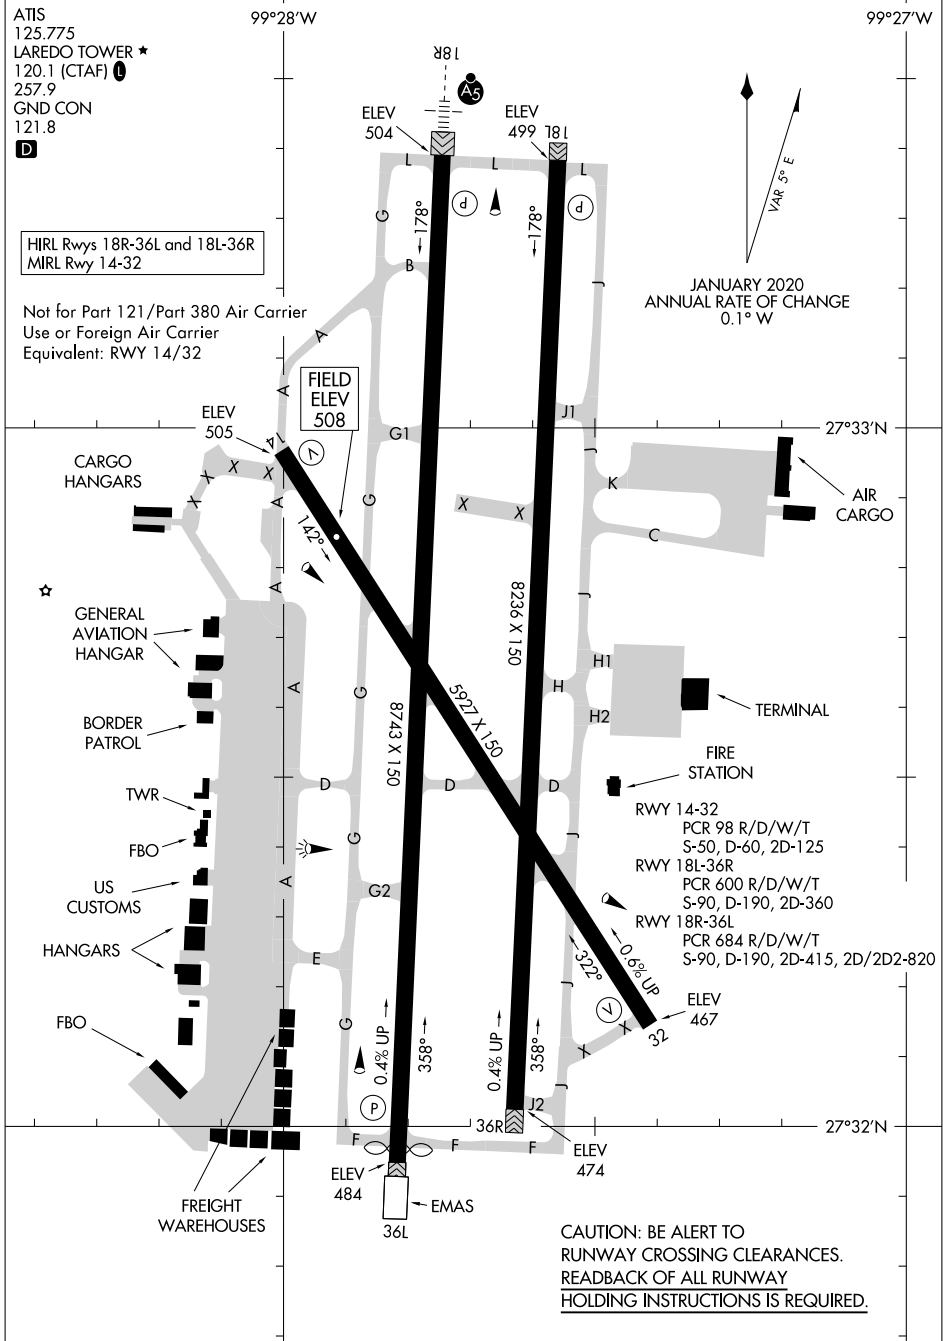

AIRPORT DIAGRAM

AL-226 (FAA)

LAREDO INTL (L.R.D)
LAREDO, TEXAS

SC-3, 14 MAY 2026 to 11 JUN 2026

SC-3, 14 MAY 2026 to 11 JUN 2026

AIRPORT DIAGRAM

LAREDO, TEXAS
LAREDO INTL (L.R.D)

CAUTION: BE ALERT TO
RUNWAY CROSSING CLEARANCES.
READBACK OF ALL RUNWAY
HOLDING INSTRUCTIONS IS REQUIRED.