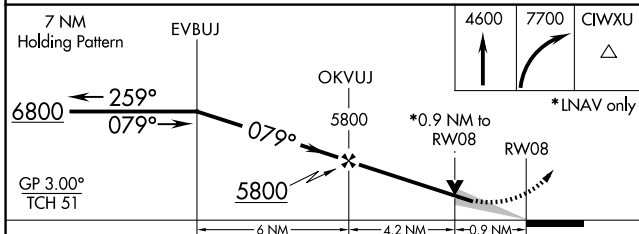

MISSED APPROACH: Climb to 4600, then climbing right turn to 7700 direct CIWXU and hold, continue climb-in-hold to 7700.

ASOS 118.375	SALT LAKE CENTER 133.4 285.4	UNICOM 123.0 (CTAF) ①
------------------------	--	---------------------------------

NW-1, 14 MAY 2026 to 11 JUN 2026

NW-1, 14 MAY 2026 to 11 JUN 2026

ELEV 4170	D TDZE 4129
------------------	---------------------------

CATEGORY	A	B	C	D
LPV DA		4379- ³ / ₄	250 (300- ³ / ₄)	
LNAV/VNAV DA		4419- ⁷ / ₈	290 (300- ⁷ / ₈)	
LNAV MDA		4460-1	331 (300-1)	
CIRCLING	4680-1 510 (600-1)	4820-1 650 (700-1)	4980-2 ¹ / ₄ 810 (900-2 ¹ / ₄)	5240-3 1070 (1100-3)