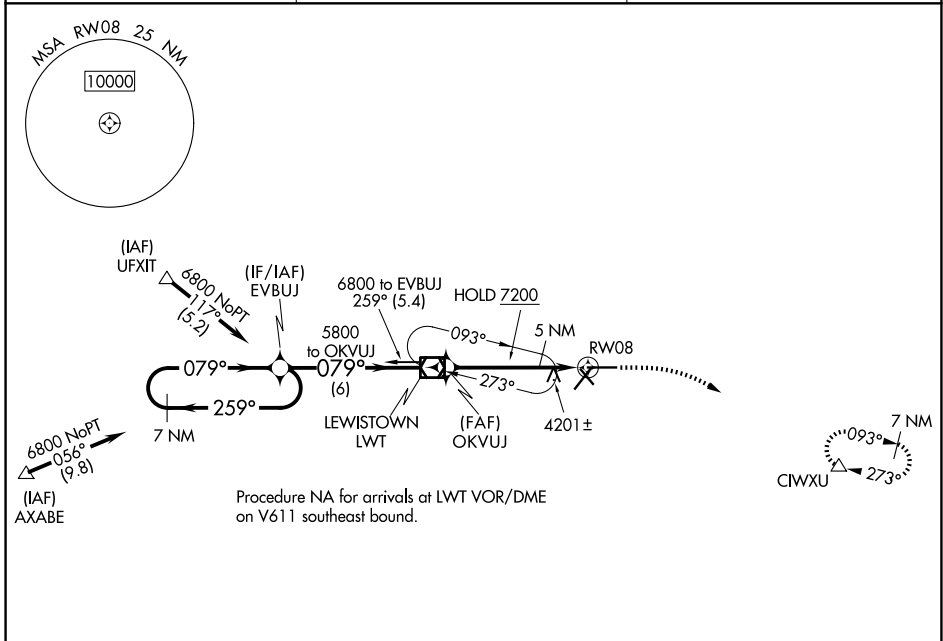

WAAS CH 86700 W08A	APP CRS 079°	Rwy Ldg 6100 TDZE 4129 Apt Elev 4170
--	------------------------	---

RNAV (GPS) RWY 8

LEWISTOWN MUNI (LWT)

⚠ For uncompensated Baro-VNAV systems, LNAV/VNAV NA below -26°C (-14°F) or above 50°C (123°F).
DME/DME RNP-0.3 NA.

MISSED APPROACH: Climb to 4600, then climbing right turn to 7700 direct CIWXU and hold, continue climb-in-hold to 7700.

ASOS 118.375	SALT LAKE CENTER 133.4 285.4	UNICOM 123.0 (CTAF) ①
------------------------	--	---------------------------------

NW-1, 14 MAY 2026 to 11 JUN 2026

NW-1, 14 MAY 2026 to 11 JUN 2026

ELEV 4170	D TDZE 4129
------------------	---------------------------

CATEGORY	A	B	C	D
LPV DA		4379- ³ / ₄	250 (300- ³ / ₄)	
LNAV/VNAV DA		4419- ⁷ / ₈	290 (300- ⁷ / ₈)	
LNAV MDA		4460-1	331 (300-1)	
CIRCLING	4680-1 510 (600-1)	4820-1 650 (700-1)	4980-2 ¹ / ₄ 810 (900-2 ¹ / ₄)	5240-3 1070 (1100-3)

REIL Rwy 8 and 26 ①
MIRL Rwy 8-26 and 13-31 ①