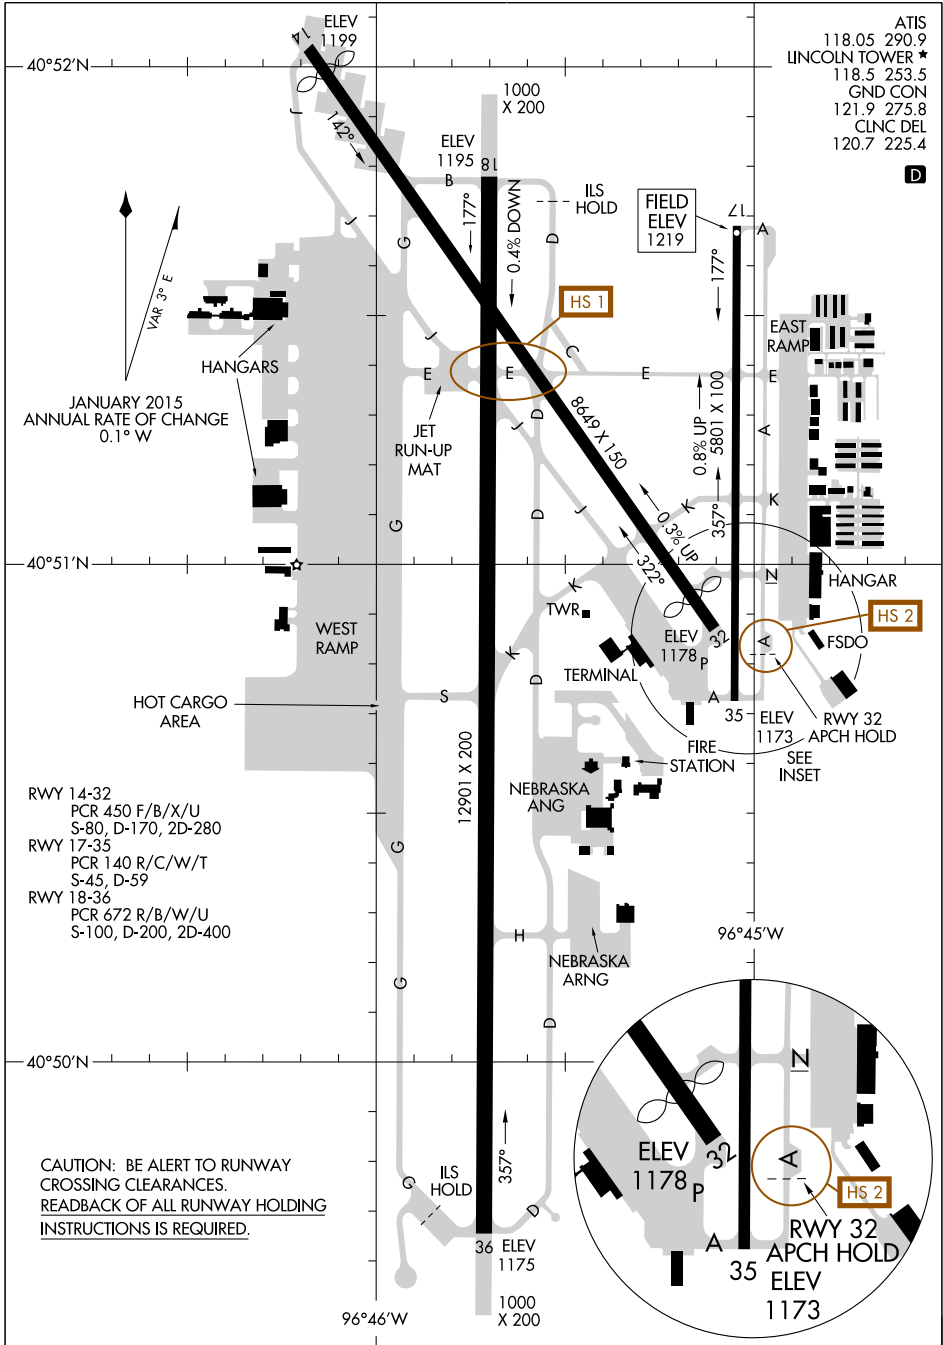

# AIRPORT DIAGRAM

AL-232 (FAA)

LINCOLN (LNK)  
LINCOLN, NEBRASKA

ATIS 118.05 290.9  
 LINCOLN TOWER ★ 118.5 253.5  
 GND CON 121.9 273.8  
 CLNC DEL 120.7 225.4

D

NC-2, 14 MAY 2026 to 11 JUN 2026

NC-2, 14 MAY 2026 to 11 JUN 2026

# AIRPORT DIAGRAM

LINCOLN, NEBRASKA  
LINCOLN (LNK)