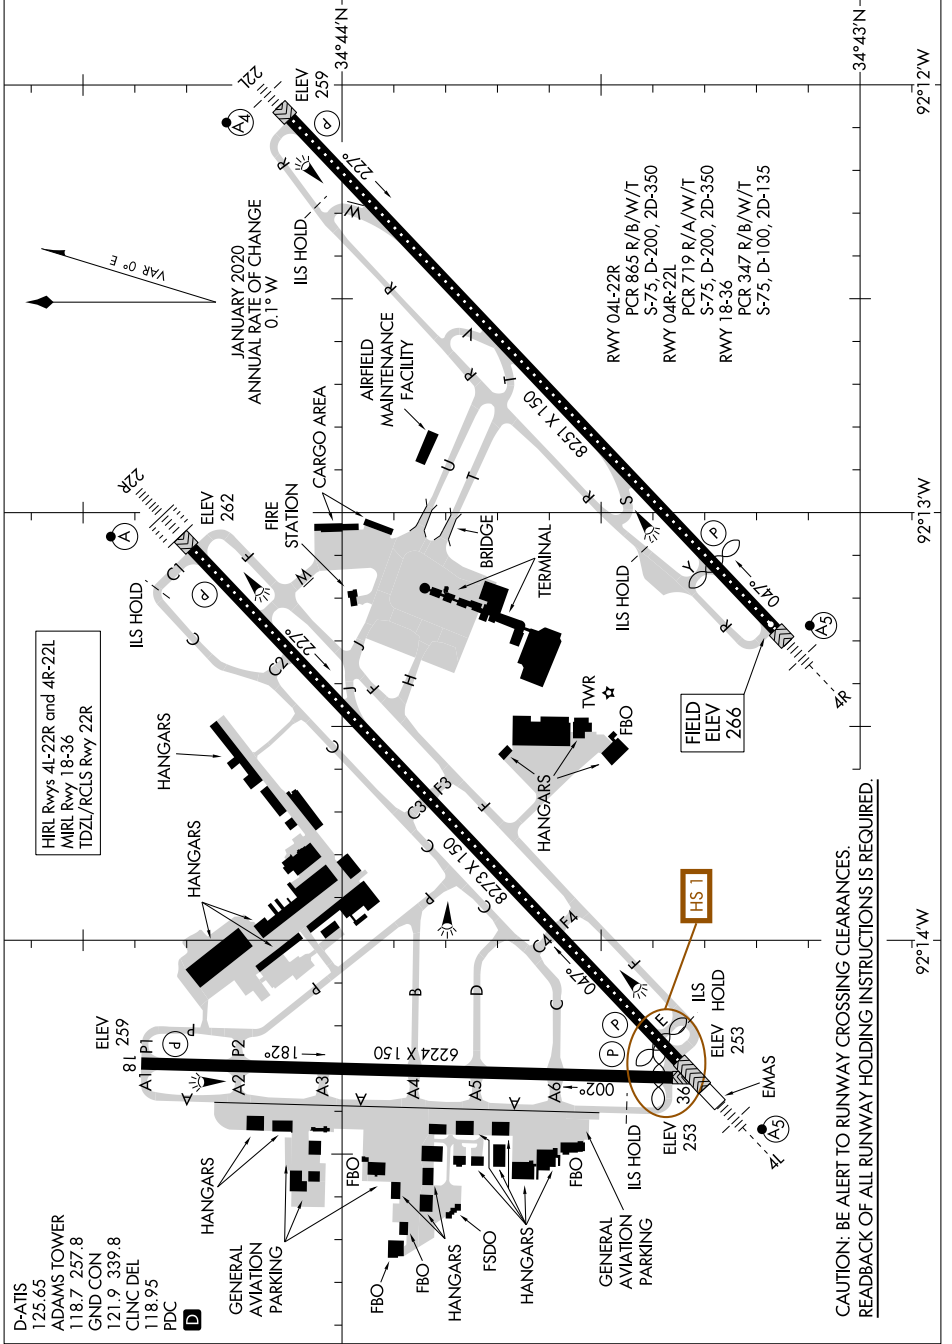

# AIRPORT DIAGRAM

BILL AND HILLARY CLINTON NTL/ADAMS FLD (LIT)  
AL-233 (FAA)  
LITTLE ROCK, ARKANSAS

SC-1, 14 MAY 2026 to 11 JUN 2026

SC-1, 14 MAY 2026 to 11 JUN 2026

# AIRPORT DIAGRAM

LITTLE ROCK, ARKANSAS  
BILL AND HILLARY CLINTON NTL/ADAMS FLD (LIT)

CAUTION: BE ALERT TO RUNWAY CROSSING CLEARANCES.  
REARBACK OF ALL RUNWAY HOLDING INSTRUCTIONS IS REQUIRED.