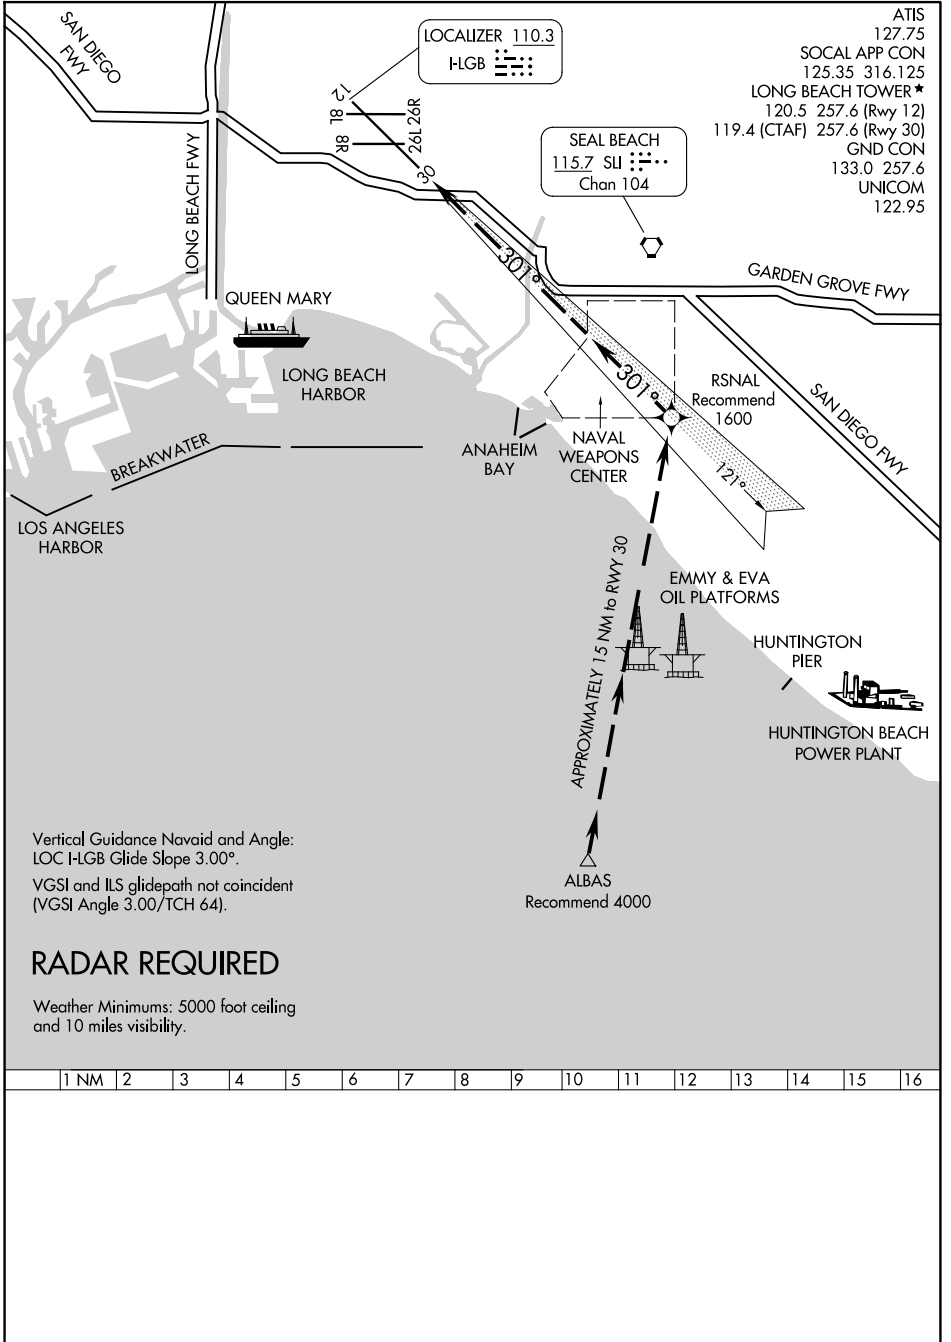

# ARSENAL VISUAL RWY 30

AL-236 (FAA)

LONG BEACH (DAUGHERTY FLD) (LGB)

LONG BEACH, CALIFORNIA

SW-3, 14 MAY 2026 to 11 JUN 2026

SW-3, 14 MAY 2026 to 11 JUN 2026

# ARSENAL VISUAL RWY 30

Orig-A 19JUL18

33°49'N-118°09'W

LONG BEACH, CALIFORNIA

LONG BEACH (DAUGHERTY FLD) (LGB)