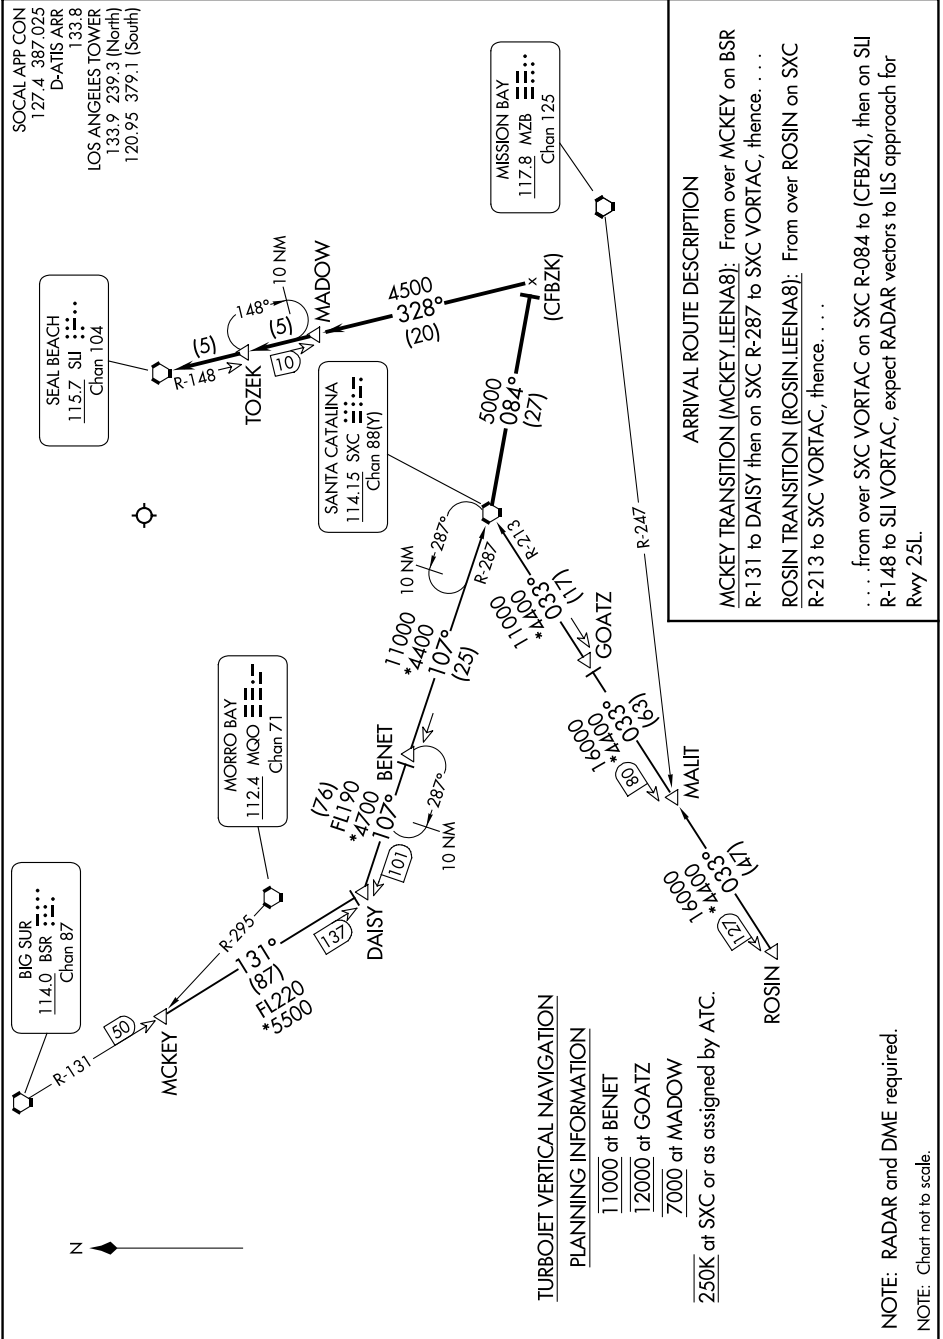

# LEENA EIGHT ARRIVAL

SW-3, 14 MAY 2026 to 11 JUN 2026

SW-3, 14 MAY 2026 to 11 JUN 2026

# LEENA EIGHT ARRIVAL

NOTE: RADAR and DME required.  
NOTE: Chart not to scale.