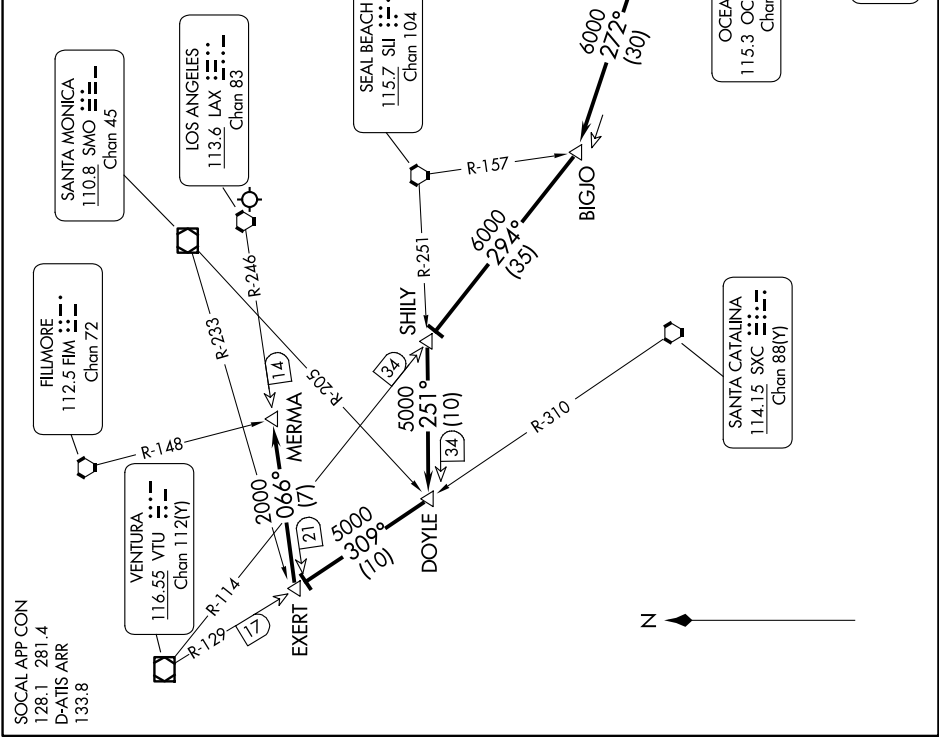

OCEAN THREE ARRIVAL

AL-237 (FAA)

LOS ANGELES INTL (LAX)
LOS ANGELES, CALIFORNIA

SW-3, 14 MAY 2026 to 11 JUN 2026

ARRIVAL ROUTE DESCRIPTION

From over JLI VORTAC on JLI R-263 and OCN R-083 to VISTA, then on OCN R-083 to CYNDE DME, then on OCN R-083 to OCN VORTAC, then on OCN R-272 and VTU R-114 to SHILY INT, then on SLI R-251 to DOYLE INT, then on VTU R-129 to EXERT INT, then on LAX R-246 to MERMA INT. Expect RADAR vectors to final approach course for Runways 6 or 7.

NOTE: Chart not to scale.

OCEAN THREE ARRIVAL

LOS ANGELES, CALIFORNIA
LOS ANGELES INTL (LAX)

SW-3, 14 MAY 2026 to 11 JUN 2026