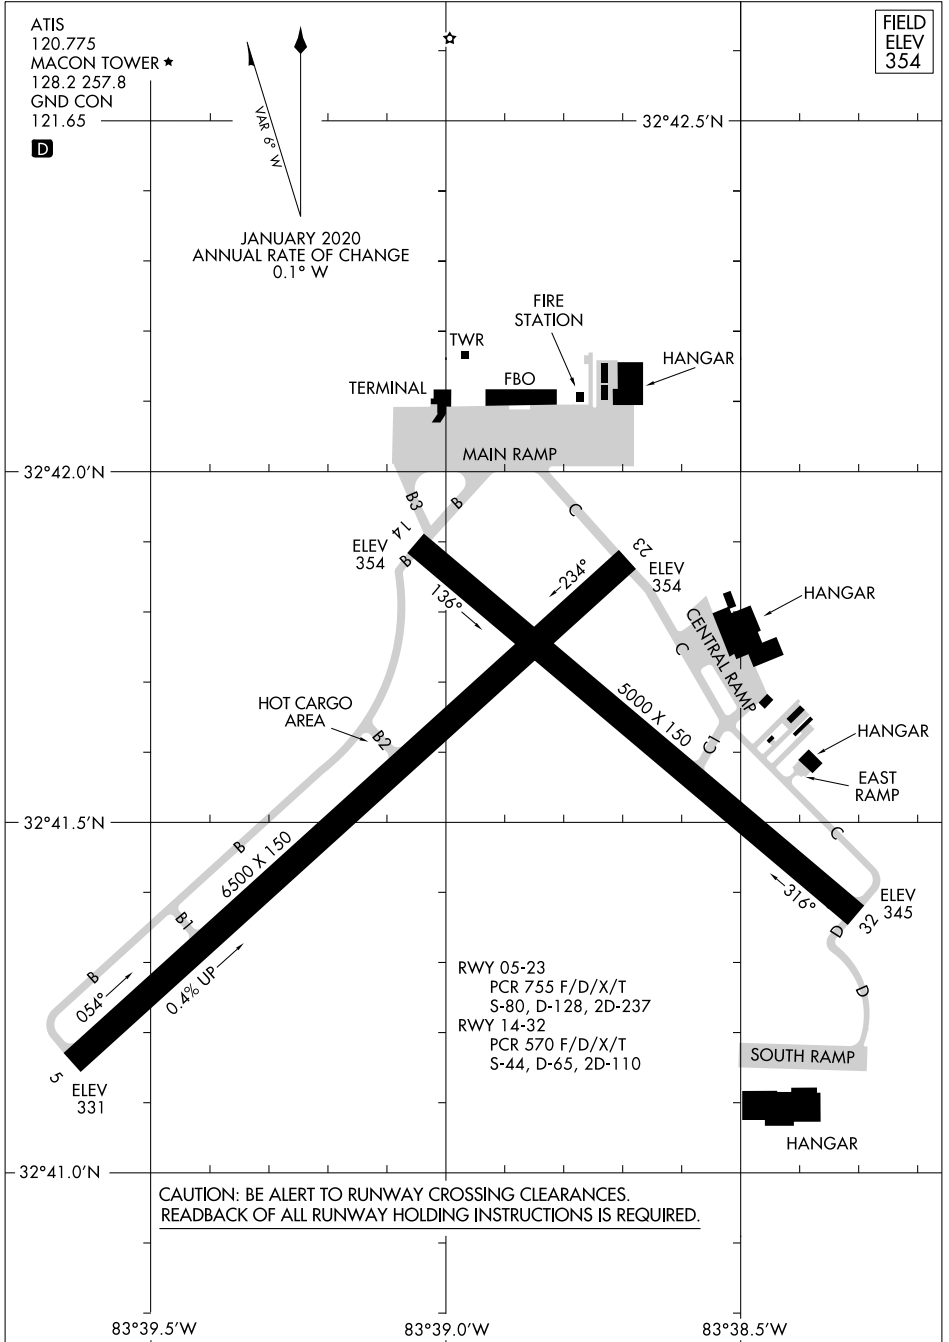

AIRPORT DIAGRAM

MIDDLE GEORGIA RGNL (MCN)
MACON, GEORGIA

AL-243 (FAA)

SE-4, 14 MAY 2026 to 11 JUN 2026

SE-4, 14 MAY 2026 to 11 JUN 2026

AIRPORT DIAGRAM

MACON, GEORGIA
MIDDLE GEORGIA RGNL (MCN)