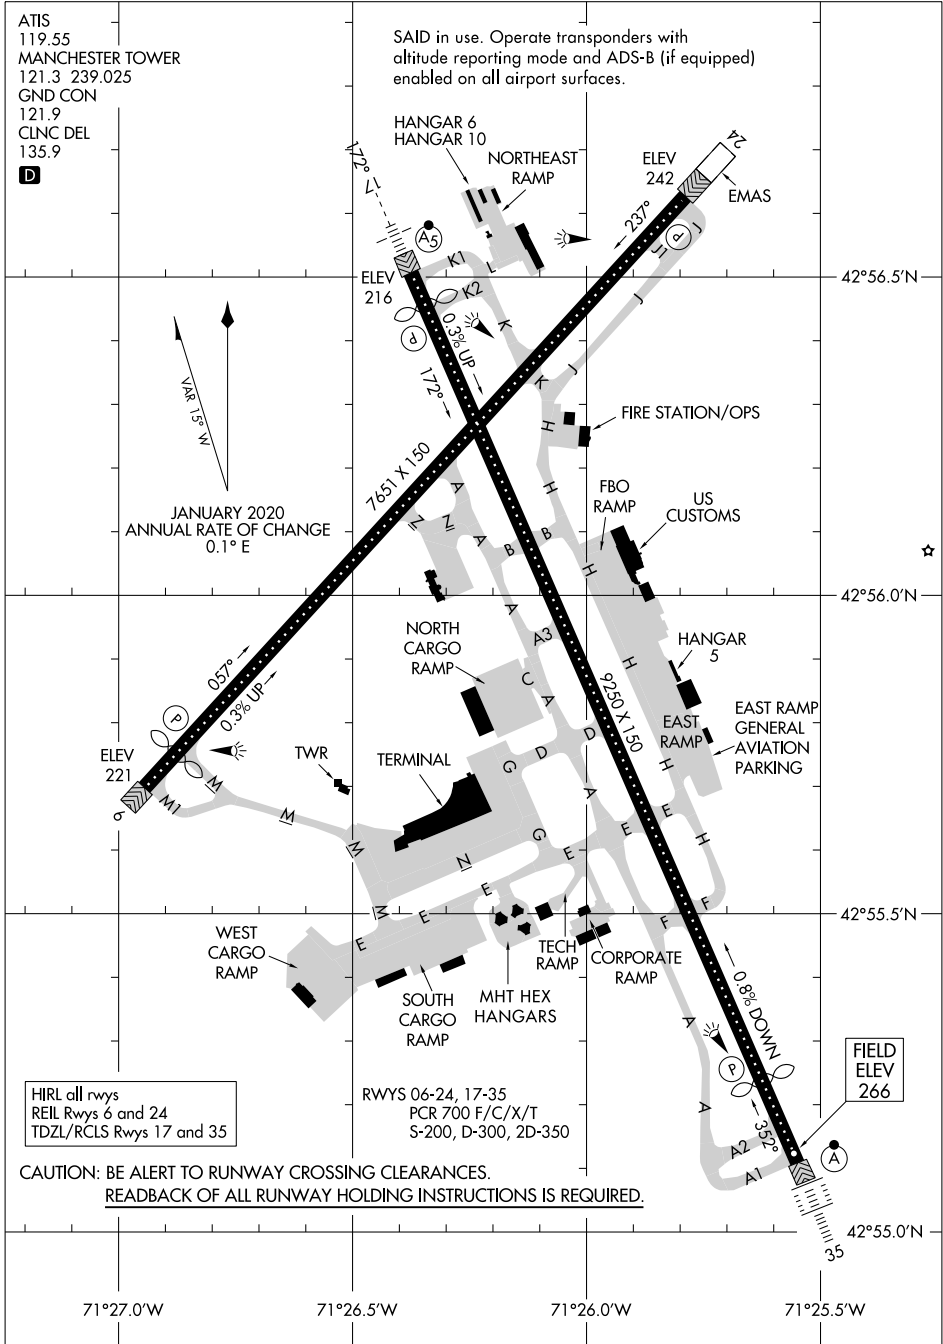

AIRPORT DIAGRAM

MANCHESTER BOSTON RGNL (MHT)
MANCHESTER, NEW HAMPSHIRE

AL-246 (FAA)

NE-1, 14 MAY 2026 to 11 JUN 2026

NE-1, 14 MAY 2026 to 11 JUN 2026

AIRPORT DIAGRAM

MANCHESTER, NEW HAMPSHIRE
MANCHESTER BOSTON RGNL (MHT)