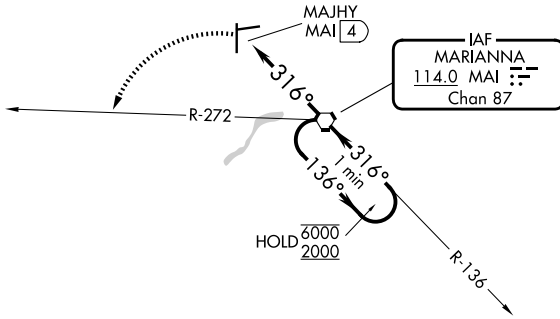

VORTAC MAI 114.0 Chan 87	APP CRS 316°	Rwy Ldg TDZE Apt Elev 111	N/A N/A 111
--	------------------------	--	--

VOR-A
MARIANNA MUNI (MAI)

<p>⚠ Circling to Rwy 8, 26 NA at night. When local altimeter setting not received, use BGE altimeter setting: increase all MDAs 80 feet and Circling Cat D visibility ¼ SM.</p>	<p>MISSED APPROACH: Climbing left turn to 2000 on heading 230° and MAI VORTAC R-272 to CHEWS INT/MAI 21.5 DME and hold.</p>
--	--

ASOS
133.525

CAIRNS APP CON ★
133.75 270.35

UNICOM
123.0 (CTAF) 0

FAF to MAP 4 NM

Knots	60	90	120	150	180
Min:Sec	4:00	2:40	2:00	1:36	1:20

CATEGORY	A	B	C	D
CIRCLING	620-1	509 (600-1)	620-1½ 509 (600-1½)	900-2½ 789 (800-2½)