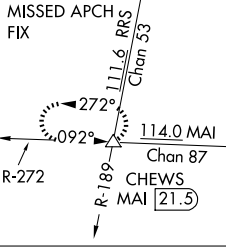

VORTAC MAI 114.0 Chan 87	APP CRS 316°	Rwy Ldg TDZE Apt Elev 111	N/A N/A 111
--	------------------------	--	--

VOR-A
MARIANNA MUNI (MAI)

<p>⚠ Circling to Rwy 8, 26 NA at night. When local altimeter setting not received, use BGE altimeter setting: increase all MDAs 80 feet and Circling Cat D visibility ¼ SM.</p>	<p>MISSED APPROACH: Climbing left turn to 2000 on heading 230° and MAI VORTAC R-272 to CHEWS INT/MAI 21.5 DME and hold.</p>
--	--

ASOS
133.525

CAIRNS APP CON ★
133.75 270.35

UNICOM
123.0 (CTAF) 0

FAF to MAP 4 NM

Knots	60	90	120	150	180
Min:Sec	4:00	2:40	2:00	1:36	1:20

CATEGORY	A	B	C	D
CIRCLING	620-1	509 (600-1)	620-1½ 509 (600-1½)	900-2½ 789 (800-2½)