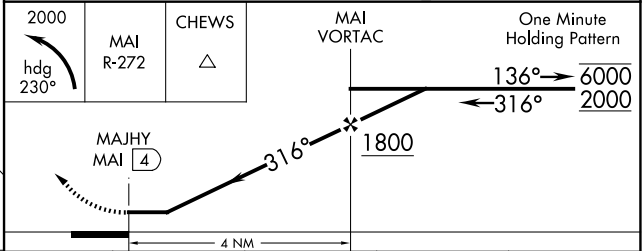

VORTAC MAI 114.0 Chan 87	APP CRS 316°	Rwy Ldg TDZE Apt Elev 111	N/A N/A 111
--	------------------------	--	--

VOR-A
MARIANNA MUNI (MAI)

<p>⚠ Circling to Rwy 8, 26 NA at night. When local altimeter setting not received, use BGE altimeter setting: increase all MDAs 80 feet and Circling Cat D visibility ¼ SM.</p>	<p>MISSED APPROACH: Climbing left turn to 2000 on heading 230° and MAI VORTAC R-272 to CHEWS INT/MAI 21.5 DME and hold.</p>
--	--

ASOS
133.525

CAIRNS APP CON ★
133.75 270.35

UNICOM
123.0 (CTAF) 0

FAF to MAP 4 NM

Knots	60	90	120	150	180
Min:Sec	4:00	2:40	2:00	1:36	1:20

CATEGORY	A	B	C	D
CIRCLING	620-1	509 (600-1)	620-1½ 509 (600-1½)	900-2½ 789 (800-2½)