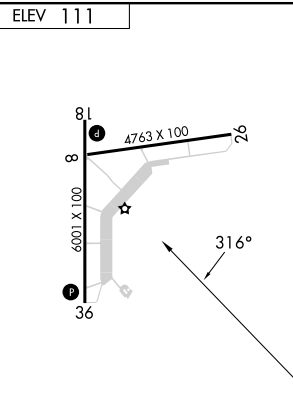

VORTAC MAI 114.0 Chan 87	APP CRS 316°	Rwy Ldg TDZE Apt Elev 111	N/A N/A 111
--	------------------------	--	--

VOR-A
MARIANNA MUNI (MAI)

<p>⚠ Circling to Rwy 8, 26 NA at night. When local altimeter setting not received, use BGE altimeter setting: increase all MDAs 80 feet and Circling Cat D visibility ¼ SM.</p>	<p>MISSED APPROACH: Climbing left turn to 2000 on heading 230° and MAI VORTAC R-272 to CHEWS INT/MAI 21.5 DME and hold.</p>
--	--

ASOS
133.525

CAIRNS APP CON ★
133.75 270.35

UNICOM
123.0 (CTAF) 0

FAF to MAP 4 NM

Knots	60	90	120	150	180
Min:Sec	4:00	2:40	2:00	1:36	1:20

CATEGORY	A	B	C	D
CIRCLING	620-1	509 (600-1)	620-1½ 509 (600-1½)	900-2½ 789 (800-2½)