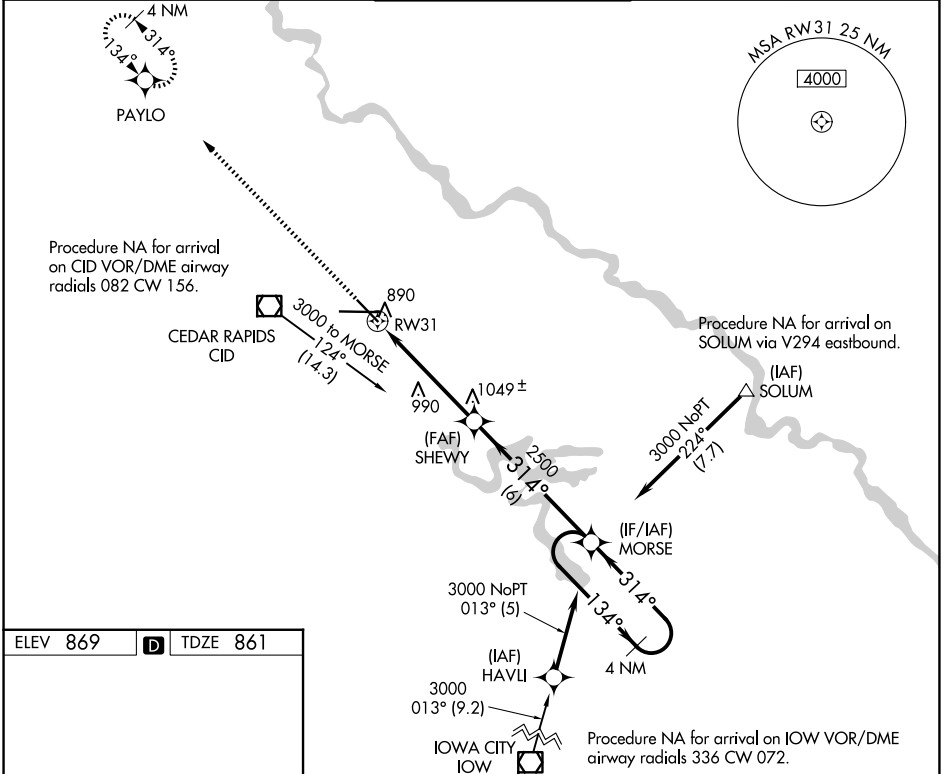

WAAS CH 77503 W31A	APP CRS 314°	Rwy Ldg TDZE Apt Elev	6200 861 869
--	------------------------	-----------------------------	---

RNAV (GPS) RWY 31

THE EASTERN IOWA (CID)

RNP APCH. ▼ Baro-VNAV NA below -16°C (4°F).		MALSR ⚡	MISSED APPROACH: Climb to 3000 direct PAYLO and hold.	
ATIS 124.15	CEDAR RAPIDS APP CON* 119.7 266.8	CEDAR RAPIDS TOWER* 118.7 (CTAF) 266.8	GND CON 121.6	UNICOM 122.95

ELEV 869	D	TDZE 861		
3000	PAYLO	MORSE	4 NM Holding Pattern	
*LNNAV only	*1.1 NM to RW31			
RW31	SHEWY	MORSE	3000	
1.1	3.9 NM	6 NM	GP 3.00° TCH 43	
CATEGORY	A	B	C	D
LPV DA	1120-½ 259 (300-½)			
LNNAV/VNAV DA	1140-½	279 (300-½)	1140-¾ 279 (300-¾)	
LNNAV MDA	1240-½	379 (400-½)	1240-1 379 (400-1)	

NC-3, 14 MAY 2026 to 11 JUN 2026

NC-3, 14 MAY 2026 to 11 JUN 2026