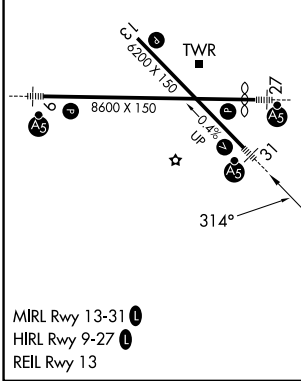

WAAS CH 77503 W31A	APP CRS 314°	Rwy Ldg TDZE Apt Elev	6200 861 869
--	------------------------	-----------------------------	---

RNAV (GPS) RWY 31

THE EASTERN IOWA (CID)

RNP APCH. ▼ Baro-VNAV NA below -16°C (4°F).		MALSR ⚡	MISSED APPROACH: Climb to 3000 direct PAYLO and hold.	
ATIS 124.15	CEDAR RAPIDS APP CON* 119.7 266.8	CEDAR RAPIDS TOWER* 118.7 (CTAF) 266.8	GND CON 121.6	UNICOM 122.95

ELEV 869	D	TDZE 861		
3000	PAYLO	MORSE	4 NM Holding Pattern	
*LNNAV only	*1.1 NM to RW31			
RW31	SHEWY	MORSE	3000	
1.1	3.9 NM	6 NM	GP 3.00° TCH 43	
CATEGORY	A	B	C	D
LPV DA	1120-½ 259 (300-½)			
LNNAV/VNAV DA	1140-½	279 (300-½)	1140-¾ 279 (300-¾)	
LNNAV MDA	1240-½	379 (400-½)	1240-1 379 (400-1)	