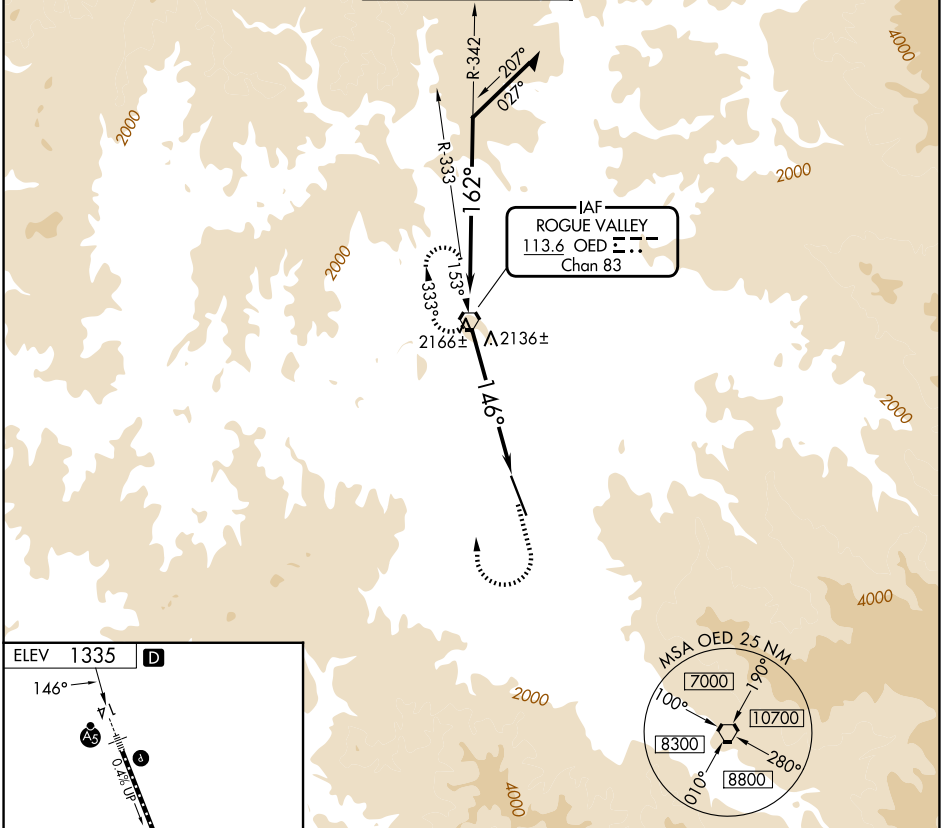

VORTAC OED 113.6 Chan 83	APP CRS 146°	Rwy Ldg TDZE Apt Elev N/A N/A 1335
--	------------------------	--

VOR-A

ROGUE VALLEY INTL/MEDFORD (MFR)

⚠ If local altimeter setting not received, procedure NA.
⚠ Circling NA for Cats C and D northeast of Rwy 14-32.
⚠ -2°C

MISSED APPROACH: Climb to 2900 then climbing right turn to 6400 direct OED VORTAC and hold, continue climb-in-hold to 6400.

ATIS 127.25	CASCADE APP CON * 124.3 379.9	MEDFORD TOWER * 119.4 (CTAF) 257.8	GND CON 121.8	UNICOM 122.95
-----------------------	---	--	-------------------------	-------------------------

NW-1, 14 MAY 2026 to 11 JUN 2026

NW-1, 14 MAY 2026 to 11 JUN 2026

FAF to MAP 5.8 NM					
Knots	60	90	120	150	180
Min:Sec	5:48	3:52	2:54	2:19	1:56

CATEGORY	A	B	C	D
CIRCLING	2680-1¼ 1345 (1400-1¼)	2680-1½ 1345 (1400-1½)	2680-3	1345 (1400-3)