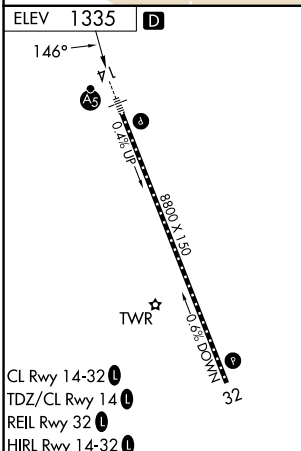

VORTAC OED 113.6 Chan 83	APP CRS 146°	Rwy Ldg TDZE Apt Elev N/A N/A 1335
--	------------------------	--

VOR-A

ROGUE VALLEY INTL/MEDFORD (MFR)

⚠ If local altimeter setting not received, procedure NA.
⚠ Circling NA for Cats C and D northeast of Rwy 14-32.
⚠ -2°C

MISSED APPROACH: Climb to 2900 then climbing right turn to 6400 direct OED VORTAC and hold, continue climb-in-hold to 6400.

ATIS 127.25	CASCADE APP CON * 124.3 379.9	MEDFORD TOWER * 119.4 (CTAF) 257.8	GND CON 121.8	UNICOM 122.95
-----------------------	---	--	-------------------------	-------------------------

NW-1, 14 MAY 2026 to 11 JUN 2026

NW-1, 14 MAY 2026 to 11 JUN 2026

FAF to MAP 5.8 NM					
Knots	60	90	120	150	180
Min:Sec	5:48	3:52	2:54	2:19	1:56

CATEGORY	A	B	C	D
CIRCLING	2680-1¼ 1345 (1400-1¼)	2680-1½ 1345 (1400-1½)	2680-3	1345 (1400-3)