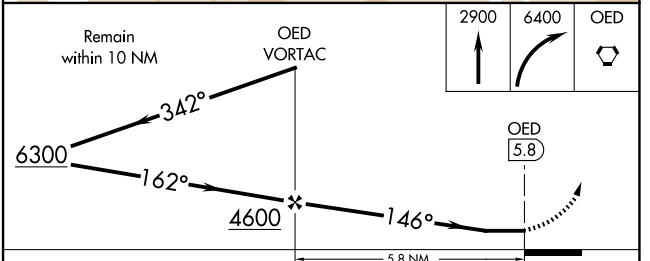

VORTAC OED 113.6 Chan 83	APP CRS 146°	Rwy Ldg TDZE Apt Elev N/A N/A 1335
--	------------------------	--

VOR-A

ROGUE VALLEY INTL/MEDFORD (MFR)

⚠ If local altimeter setting not received, procedure NA.
⚠ Circling NA for Cats C and D northeast of Rwy 14-32.
⚠ -2°C

MISSED APPROACH: Climb to 2900 then climbing right turn to 6400 direct OED VORTAC and hold, continue climb-in-hold to 6400.

ATIS 127.25	CASCADE APP CON * 124.3 379.9	MEDFORD TOWER * 119.4 (CTAF) 257.8	GND CON 121.8	UNICOM 122.95
-----------------------	---	--	-------------------------	-------------------------

NW-1, 14 MAY 2026 to 11 JUN 2026

NW-1, 14 MAY 2026 to 11 JUN 2026

FAF to MAP 5.8 NM					
Knots	60	90	120	150	180
Min:Sec	5:48	3:52	2:54	2:19	1:56

CATEGORY	A	B	C	D
CIRCLING	2680-1¼ 1345 (1400-1¼)	2680-1½ 1345 (1400-1½)	2680-3	1345 (1400-3)