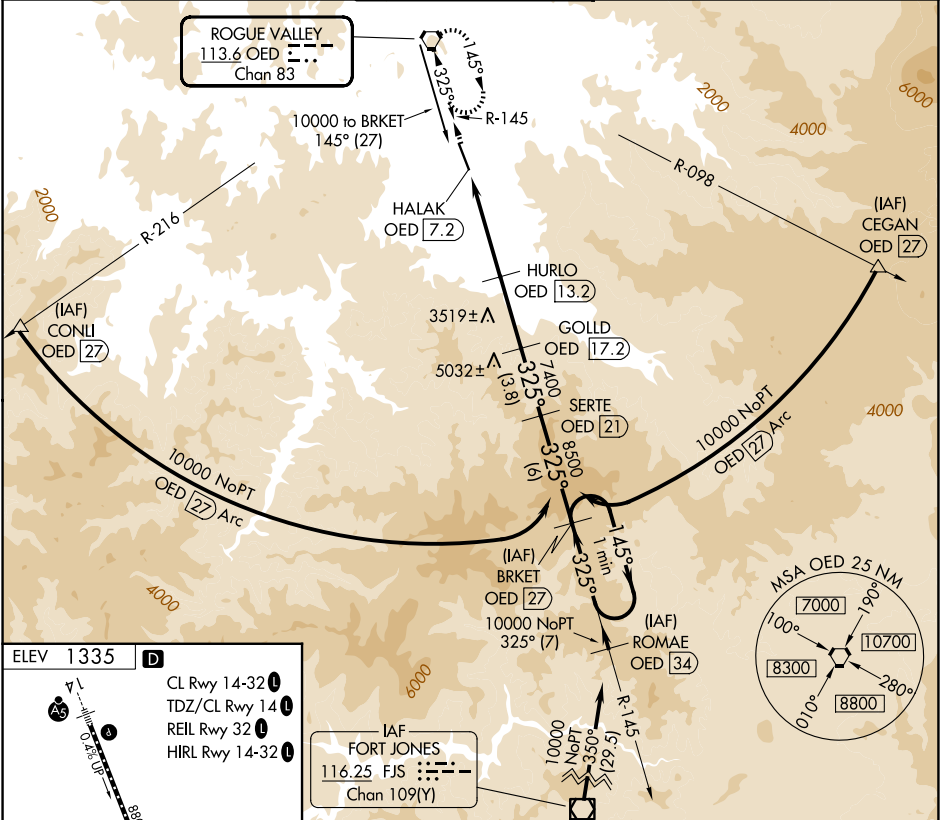

VORTAC OED 113.6 Chan 83	APP CRS 325°	Rwy Ldg TDZE Apt Elev 1335	N/A N/A
---------------------------------------	------------------------	--	------------

VOR/DME-C

ROGUE VALLEY INTL/MEDFORD (MFR)

V Circling NA for Cats C and D northeast of Rwy 14-32.

A -2°C

MISSED APPROACH: Climb to 7600 direct OED VORTAC and hold, continue climb-in-hold to 7600.

ATIS 127.25	CASCADE APP CON * 124.3 379.9	MEDFORD TOWER * 119.4 (CTAF) 257.8	GND CON 121.8	UNICOM 122.95
-----------------------	---	--	-------------------------	-------------------------

ELEV 1335 **D**

- CL Rwy 14-32
- TDZ/CL Rwy 14
- REIL Rwy 32
- HIRL Rwy 14-32

CATEGORY	A	B	C	D
CIRCLING	3600-1¼ 2265 (2300-1¼)	3600-1½ 2265 (2300-1½)	3600-3	2265 (2300-3)

NW-1, 14 MAY 2026 to 11 JUN 2026

NW-1, 14 MAY 2026 to 11 JUN 2026