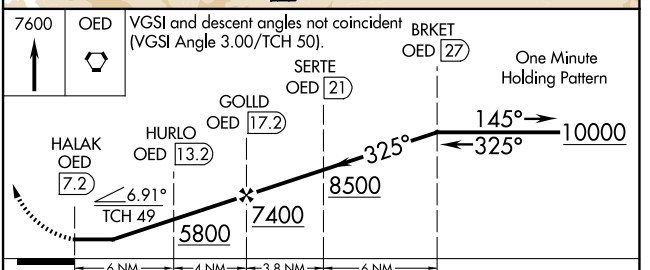

A -2°C

MISSED APPROACH: Climb to 7600 direct OED VORTAC and hold, continue climb-in-hold to 7600.

ATIS 127.25	CASCADE APP CON * 124.3 379.9	MEDFORD TOWER * 119.4 (CTAF) 257.8	GND CON 121.8	UNICOM 122.95
-----------------------	---	--	-------------------------	-------------------------

ELEV 1335 **D**

- CL Rwy 14-32
- TDZ/CL Rwy 14
- REIL Rwy 32
- HIRL Rwy 14-32

CATEGORY	A	B	C	D
CIRCLING	3600-1¼ 2265 (2300-1¼)	3600-1½ 2265 (2300-1½)	3600-3	2265 (2300-3)

NW-1, 14 MAY 2026 to 11 JUN 2026