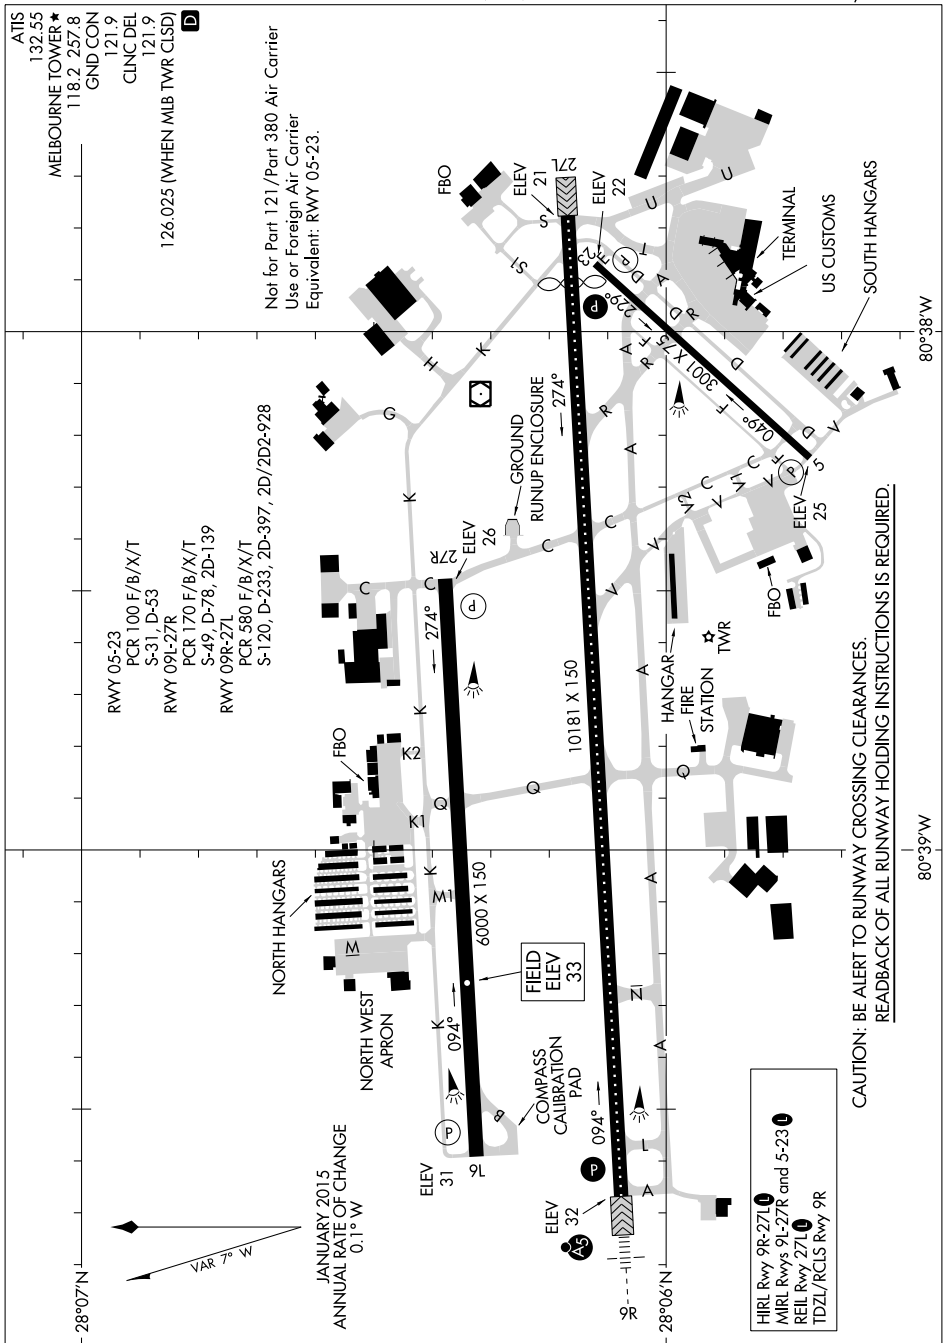

AIRPORT DIAGRAM

AL-252 (FAA)

MELBOURNE ORLANDO INTL (MLB)
MELBOURNE, FLORIDA

SE-3, 14 MAY 2026 to 11 JUN 2026

SE-3, 14 MAY 2026 to 11 JUN 2026

AIRPORT DIAGRAM

MELBOURNE, FLORIDA
MELBOURNE ORLANDO INTL (MLB)