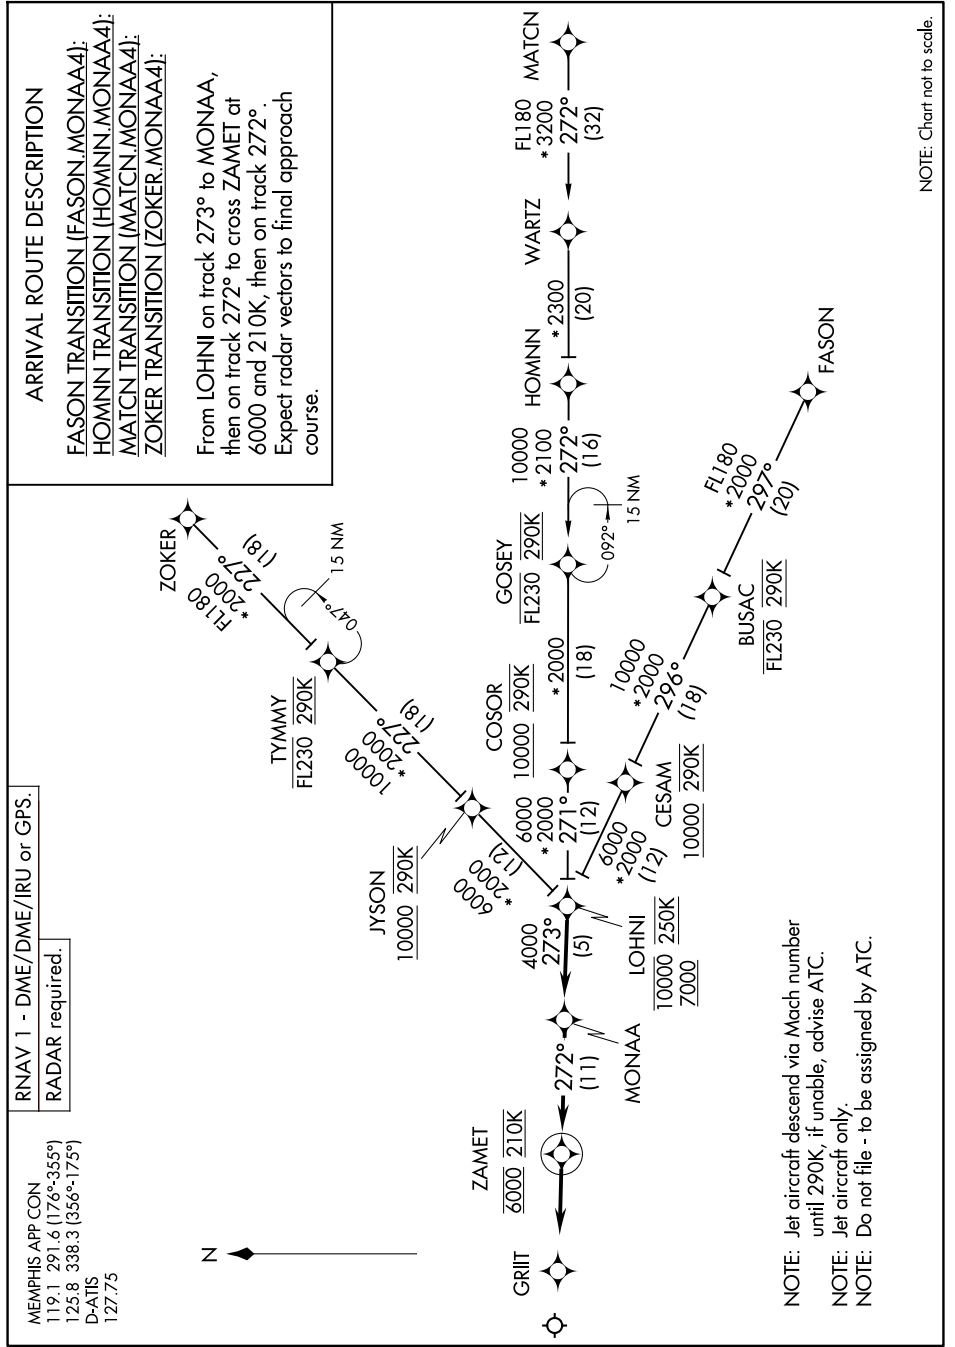

MONAA FOUR ARRIVAL (RNAV)

NOTE: Chart not to scale.

SE-1, 14 MAY 2026 to 11 JUN 2026

SE-1, 14 MAY 2026 to 11 JUN 2026