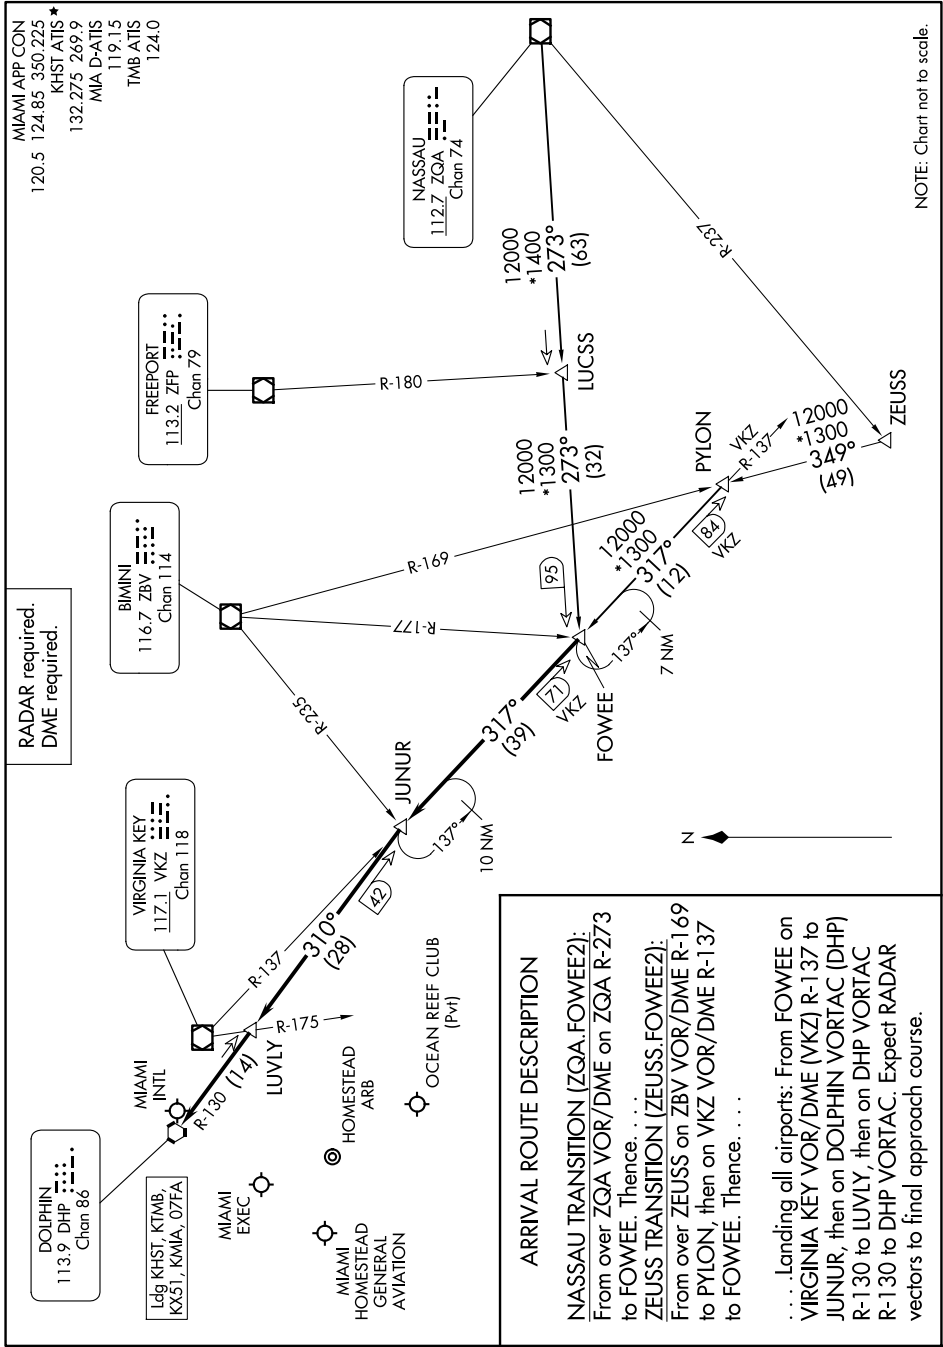

FOWEE TWO ARRIVAL

FOWEE TWO ARRIVAL

SE-3, 14 MAY 2026 to 11 JUN 2026

SE-3, 14 MAY 2026 to 11 JUN 2026

NOTE: Chart not to scale.

MIAMI APP CON
120.5 124.85 350 225
KHST ATIS *
132.275 269.9
MIA D-ATIS
119.15
TMB ATIS
124.0

NASSAU
112.7 ZQA
Chen 7.4

FREERPORT
113.2 ZFP
Chen 7.9

Bimini
116.7 ZBV
Chen 11.4

VIRGINIA KEY
117.1 VKZ
Chen 11.8

DOLPHIN
113.9 DHP
Chen 8.6

Ldg KHST, KIMB,
KX51, KMIA, 07FA

MIAMI EXEC

MIAMI HOMESTEAD GENERAL AVIATION