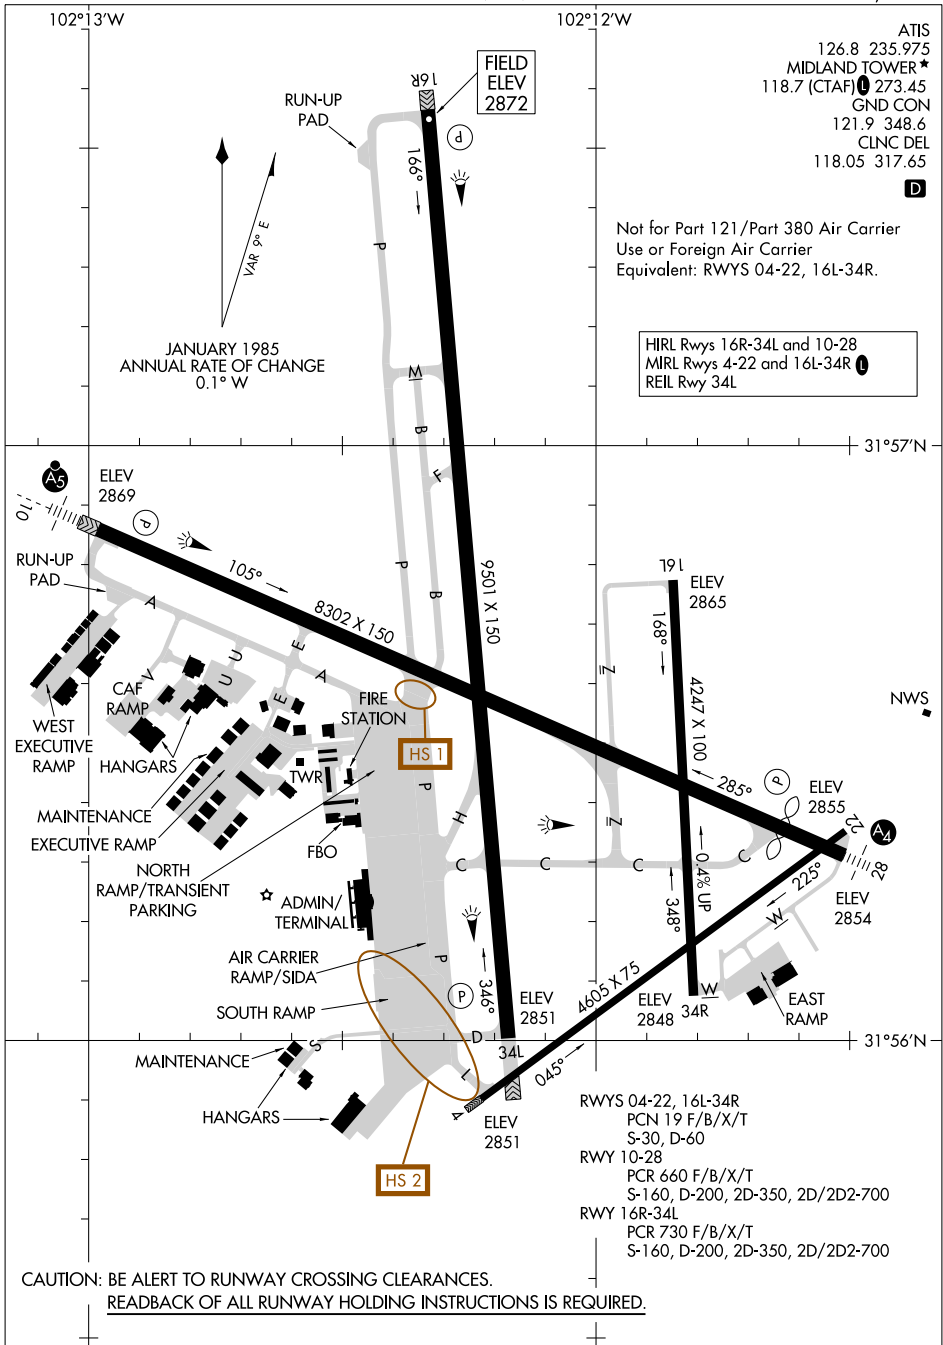

# AIRPORT DIAGRAM

MIDLAND INTL AIR AND SPACE PORT (M.I.F.)  
MIDLAND, TEXAS

AL-258 (FAA)

SC-3, 14 MAY 2026 to 11 JUN 2026

SC-3, 14 MAY 2026 to 11 JUN 2026

# AIRPORT DIAGRAM

MIDLAND, TEXAS  
MIDLAND INTL AIR AND SPACE PORT (M.I.F.)