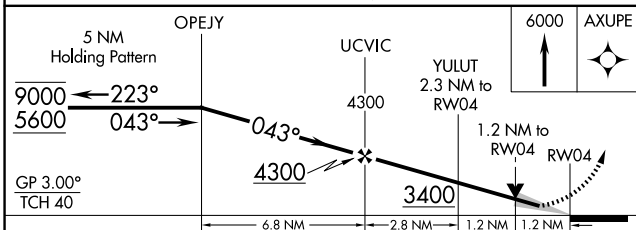

MISSED APPROACH: Climb to 6000 direct AXUPE and hold, continue climb-in-hold to 6000.

ASOS 135.575	SALT LAKE CENTER 126.85 305.2	UNICOM 123.0 (CTAF) 0
------------------------	---	---------------------------------

NW-1, 14 MAY 2026 to 11 JUN 2026

NW-1, 14 MAY 2026 to 11 JUN 2026

ELEV 2634	D TDZE 2634
-----------	--------------------

CATEGORY	A	B	C	D
LPV DA		2884-1	250 (300-1)	
LNAV/VNAV DA		2884-1	250 (300-1)	
LNAV MDA	3040-1	406 (500-1)	3040-1 1/8	406 (500-1 1/8)
CIRCLING	3060-1 426 (500-1)	3100-1 466 (500-1)	3160-1 1/2 526 (600-1 1/2)	3320-2 1/4 686 (700-2 1/4)