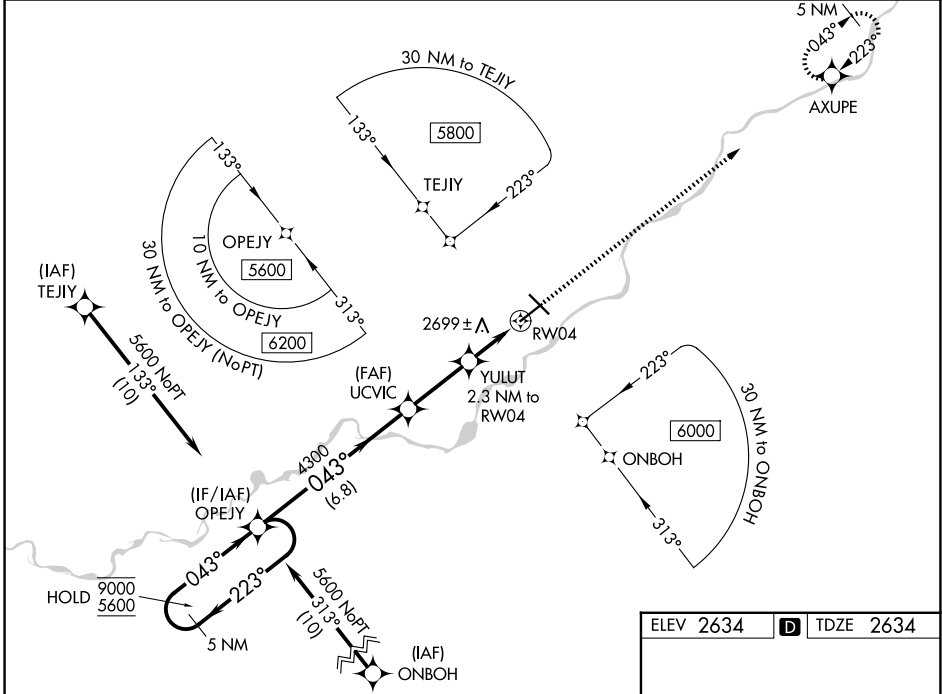

WAAS CH 42600 W04A	APP CRS 043°	Rwy Ldg TDZE Apt Elev	5764 2634 2634
--	------------------------	-----------------------------	---

RNAV (GPS) RWY 4

FRANK WILEY FLD (MLS)

RNP APCH-GPS.

⚠ For uncompensated Baro-VNAV systems, LNAV/VNAV NA below -25°C or above 54°C. When local altimeter setting not received, use Glendive altimeter setting: increase LPV and LNAV/VNAV DA to 3051 and all visibilities ½ SM. Increase all MDA 180 feet and LNAV Cat C and D visibilities ¾ SM and Circling Cat C and D visibilities ½ SM. Baro-VNAV and VDP NA when using Glendive altimeter setting.

MISSED APPROACH: Climb to 6000 direct AXUPE and hold, continue climb-in-hold to 6000.

ASOS 135.575	SALT LAKE CENTER 126.85 305.2	UNICOM 123.0 (CTAF) 0
------------------------	---	---------------------------------

NW-1, 14 MAY 2026 to 11 JUN 2026

NW-1, 14 MAY 2026 to 11 JUN 2026

ELEV 2634	D TDZE 2634
-----------	--------------------

CATEGORY	A	B	C	D
LPV DA		2884-1	250 (300-1)	
LNAV/VNAV DA		2884-1	250 (300-1)	
LNAV MDA	3040-1	406 (500-1)	3040-1 1/8	406 (500-1 1/8)
CIRCLING	3060-1 426 (500-1)	3100-1 466 (500-1)	3160-1 1/2 526 (600-1 1/2)	3320-2 1/4 686 (700-2 1/4)