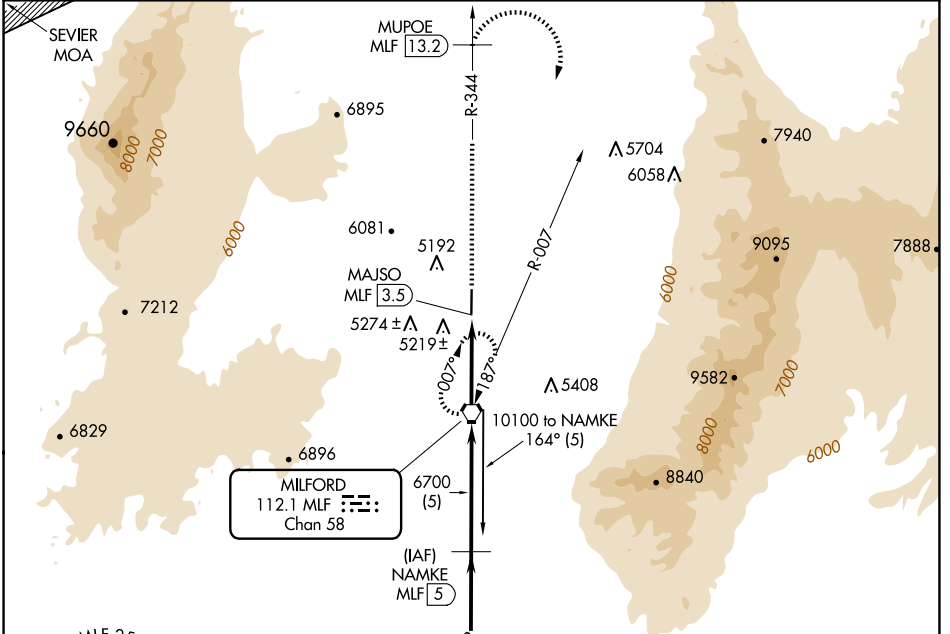

VORTAC MLF 112.1 Chan 58	APP CRS 344°	Rwy Ldg TDZE Apt Elev 5042	N/A N/A
--	------------------------	--	--------------------------

VOR/DME-A

MILFORD MUNI/BEN AND JUDY BRISCOE FLD (MLF)

⚠ When local altimeter setting not received, use Cedar City altimeter setting and increase all MDAs 180 feet, Circling Cat D NA. When VGSI inop, procedure NA at night. Visibility reduction by helicopters NA.

⚠ MISSED APPROACH: Climb on MLF VORTAC R-344 to MUPOE/MLF 13.2 DME then climbing right turn to 9600 on heading 150° and MLF VORTAC R-007 to MILFORD VORTAC and hold.

ASOS 135.025	SALT LAKE CENTER 125.575 379.275	UNICOM 122.8 (CTAF) 0
------------------------	--	---------------------------------

Remain within 10 NM	NAMKE MLF 5		MUPOE MLF 13.2	9600	MLF R-007	MLF
	10100	MLF R-344	hdg 150°			
9100	164°	10100	MLF VORTAC	MAJSO MLF 3.5		
8100	344°	6700	4.28° TCH 42			
		5 NM	3.5 NM			
CATEGORY	A	B	C	D		
CIRCLING	5660-1	618 (700-1)	6300-3 1258 (1300-3)	6540-3 1498 (1500-3)		

SW-4, 14 MAY 2026 to 11 JUN 2026

SW-4, 14 MAY 2026 to 11 JUN 2026