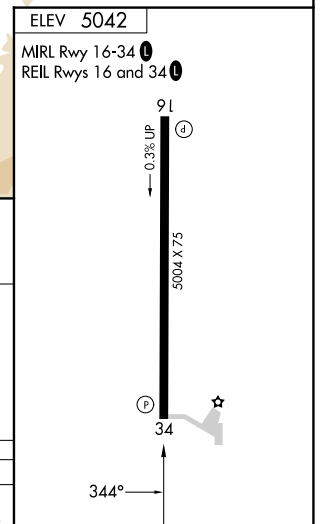

⚠ MISSED APPROACH: Climb on MLF VORTAC R-344 to MUPOE/MLF 13.2 DME then climbing right turn to 9600 on heading 150° and MLF VORTAC R-007 to MILFORD VORTAC and hold.

ASOS 135.025	SALT LAKE CENTER 125.575 379.275	UNICOM 122.8 (CTAF) 0
------------------------	--	---------------------------------