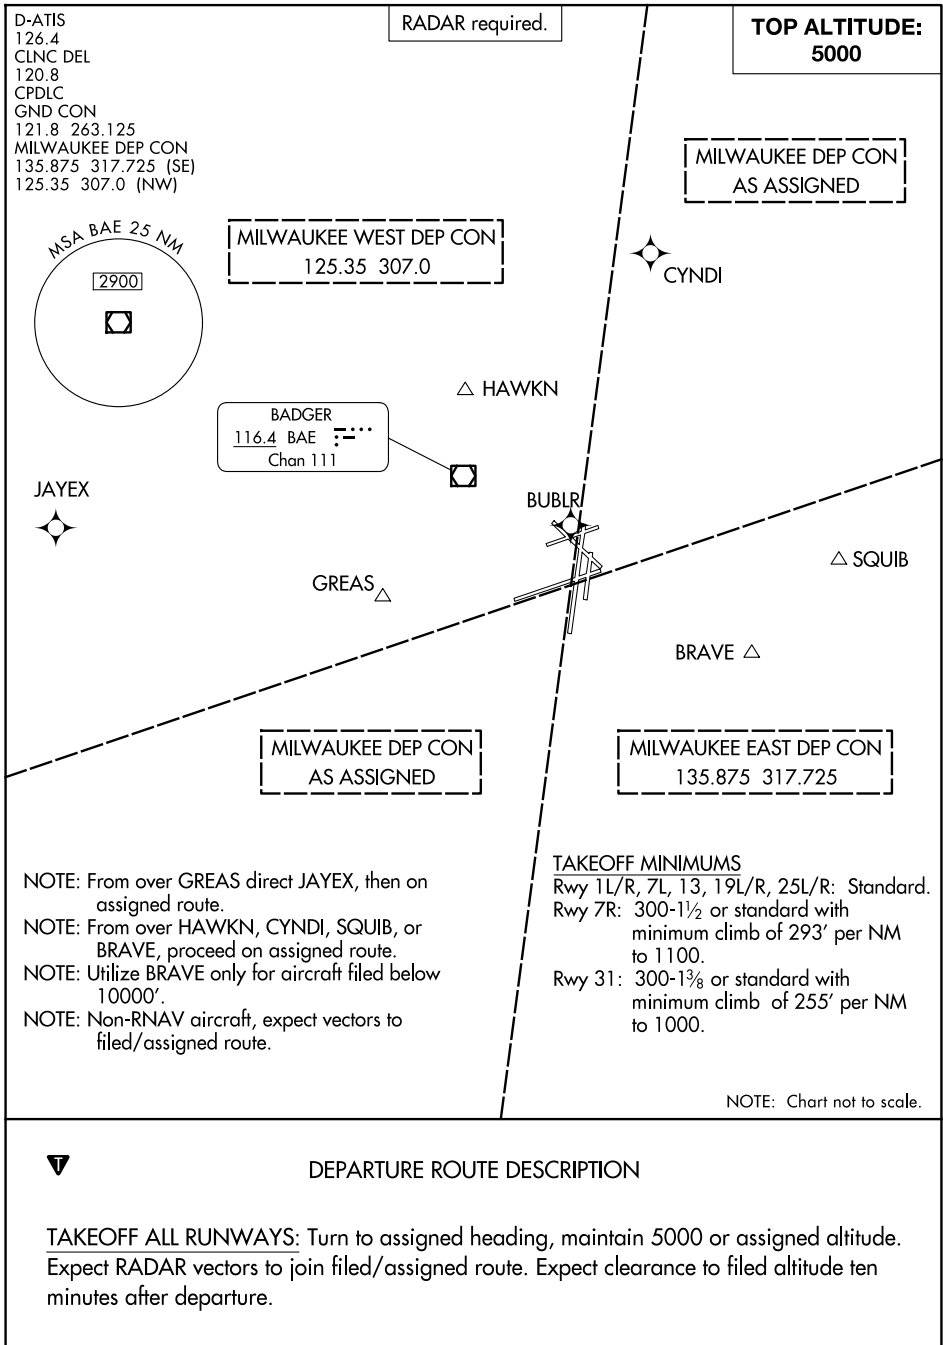

# MITCHELL NINE DEPARTURE

AL-262 (FAA)

GENERAL MITCHELL INTL (MKE)  
MILWAUKEE, WISCONSIN

EC-3, 14 MAY 2026 to 11 JUN 2026

EC-3, 14 MAY 2026 to 11 JUN 2026

# MITCHELL NINE DEPARTURE