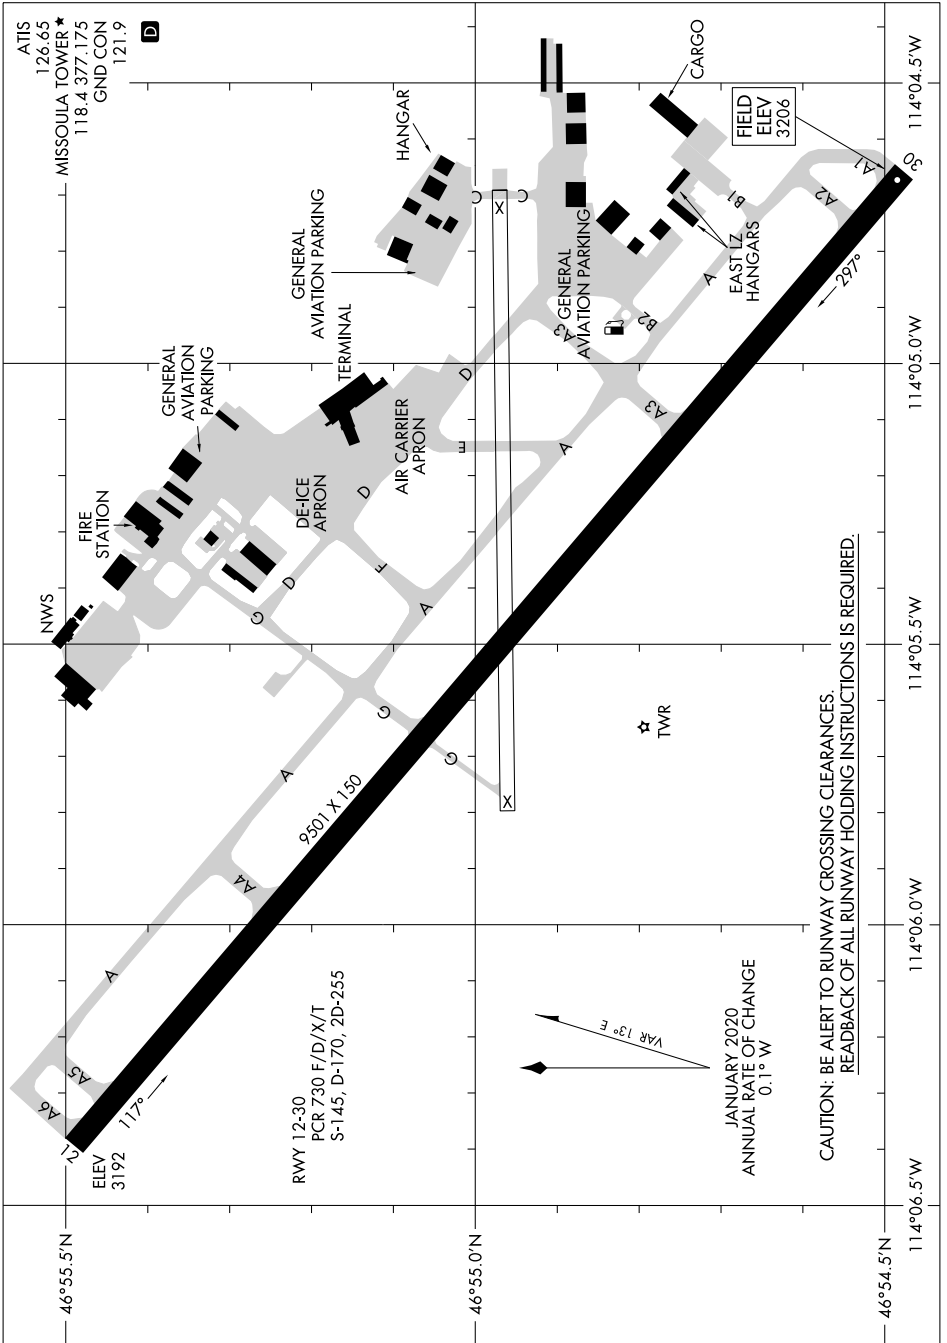

AIRPORT DIAGRAM

MISSOULA MONTANA (MISO)
MISSOULA, MONTANA

AL-266 (FAA)

NW-1, 14 MAY 2026 to 11 JUN 2026

NW-1, 14 MAY 2026 to 11 JUN 2026

AIRPORT DIAGRAM

MISSOULA, MONTANA
MISSOULA MONTANA (MISO)

CAUTION: BE ALERT TO RUNWAY CROSSING CLEARANCES.
READBACK OF ALL RUNWAY HOLDING INSTRUCTIONS IS REQUIRED.