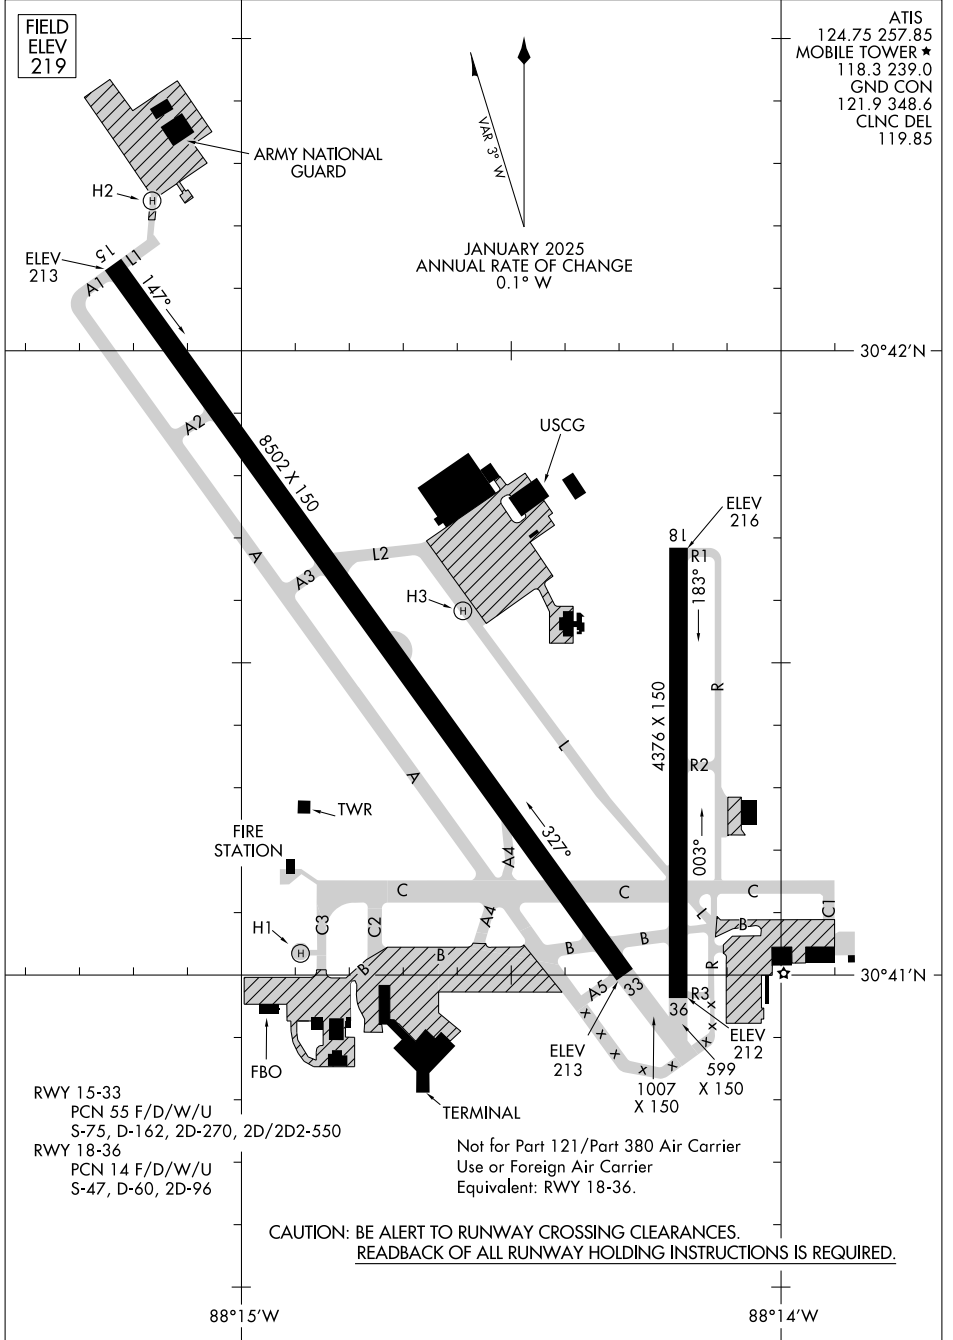

AIRPORT DIAGRAM

AL-267 (FAA)

MOBILE RGNL (MOB)
MOBILE, ALABAMA

SE-4, 14 MAY 2026 to 11 JUN 2026

SE-4, 14 MAY 2026 to 11 JUN 2026

AIRPORT DIAGRAM

MOBILE, ALABAMA
MOBILE RGNL (MOB)