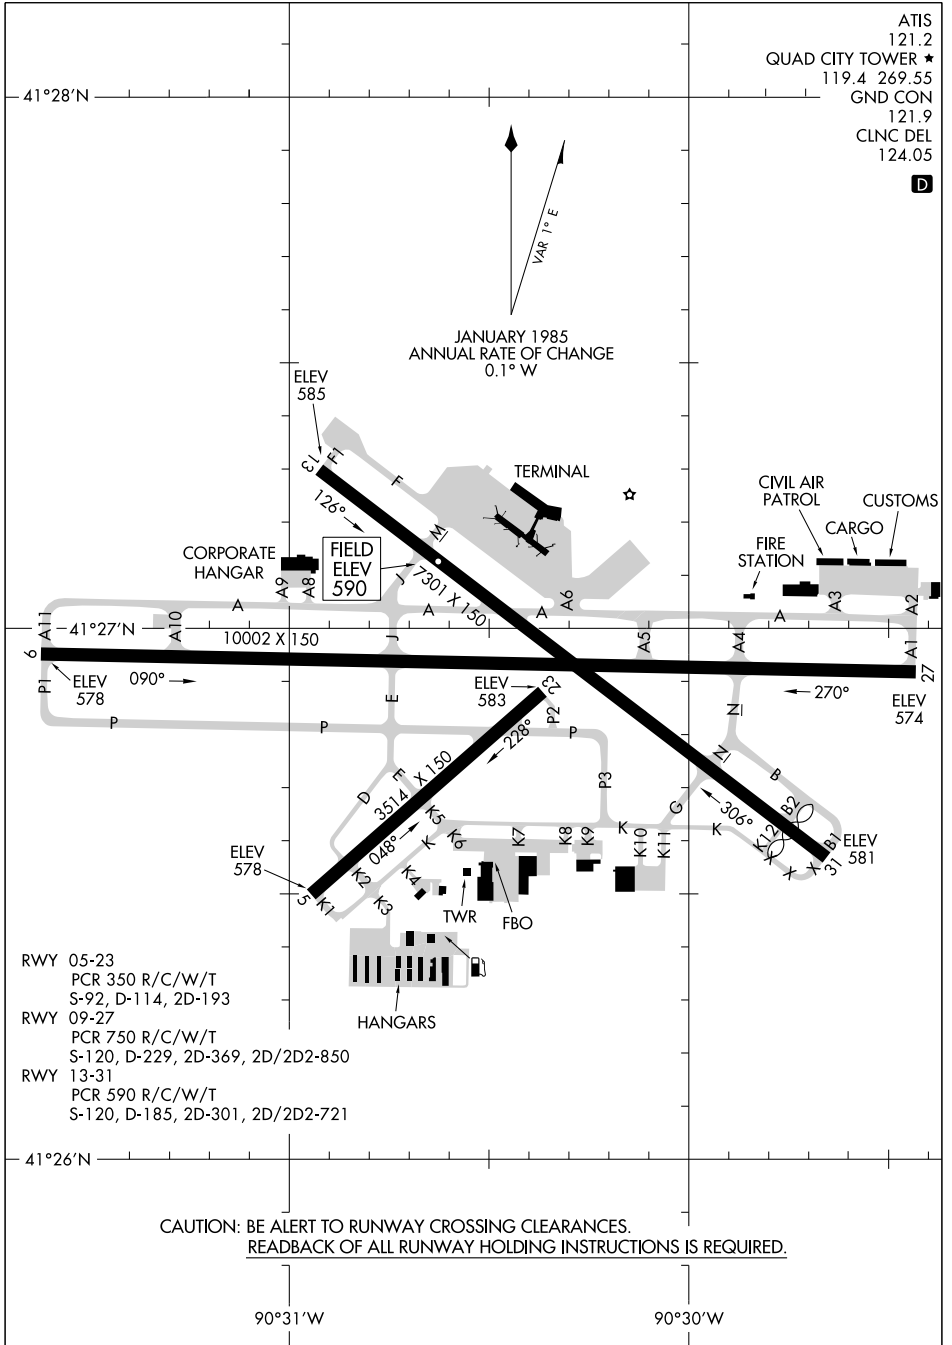

AIRPORT DIAGRAM

AL-269 (FAA)

QUAD CITIES INTL (MLI)
MOLINE, ILLINOIS

EC-3, 14 MAY 2026 to 11 JUN 2026

EC-3, 14 MAY 2026 to 11 JUN 2026

AIRPORT DIAGRAM

MOLINE, ILLINOIS
QUAD CITIES INTL (MLI)