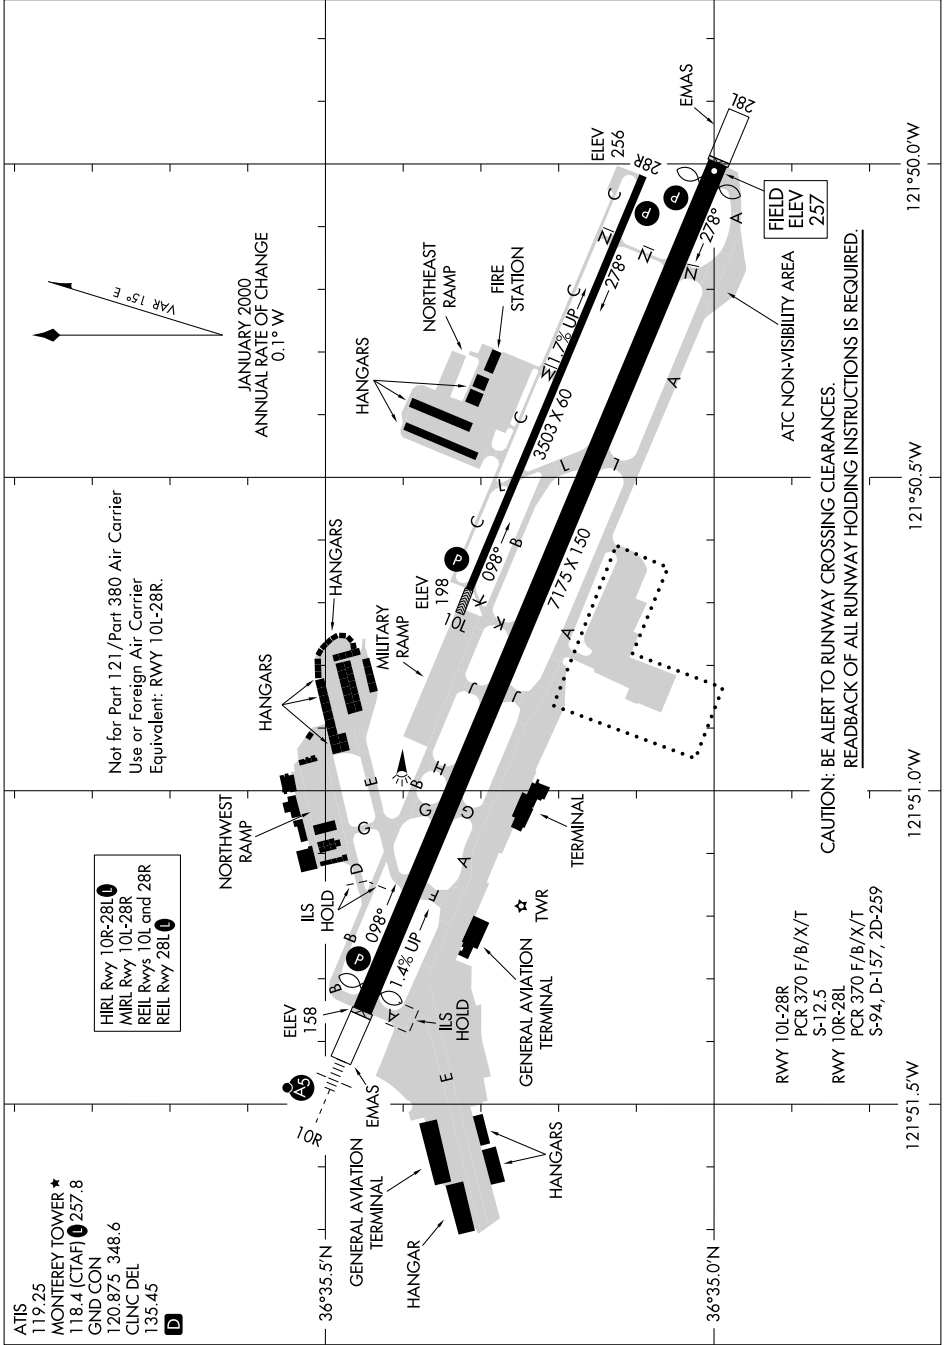

AIRPORT DIAGRAM

AL-271 (FAA)

MONTEREY RGNL (MRY)
MONTEREY, CALIFORNIA

SW-2, 14 MAY 2026 to 11 JUN 2026

CAUTION: BE ALERT TO RUNWAY CROSSING CLEARANCES.
READBACK OF ALL RUNWAY HOLDING INSTRUCTIONS IS REQUIRED.

AIRPORT DIAGRAM

MONTEREY, CALIFORNIA
MONTEREY RGNL (MRY)

SW-2, 14 MAY 2026 to 11 JUN 2026

Not for Part 121/Part 380 Air Carrier
Use or Foreign Air Carrier
Equivalent: RWY 10L-28R.

HIRL Rwy 10R-28L
MIRL Rwy 10L-28R
REIL RWys 10L and 28R
REIL Rwy 28L

RWY 10L-28R
PCR 370 F/B/X/T
S-12.5
RWY 10R-28L
PCR 370 F/B/X/T
S-9.4, D-157, 2D-259

ATIS 119.25
MONTEREY TOWER ★
118.4 (CTAF) 257.8
GND CON
120.875 348.6
CLNC DEL
135.45