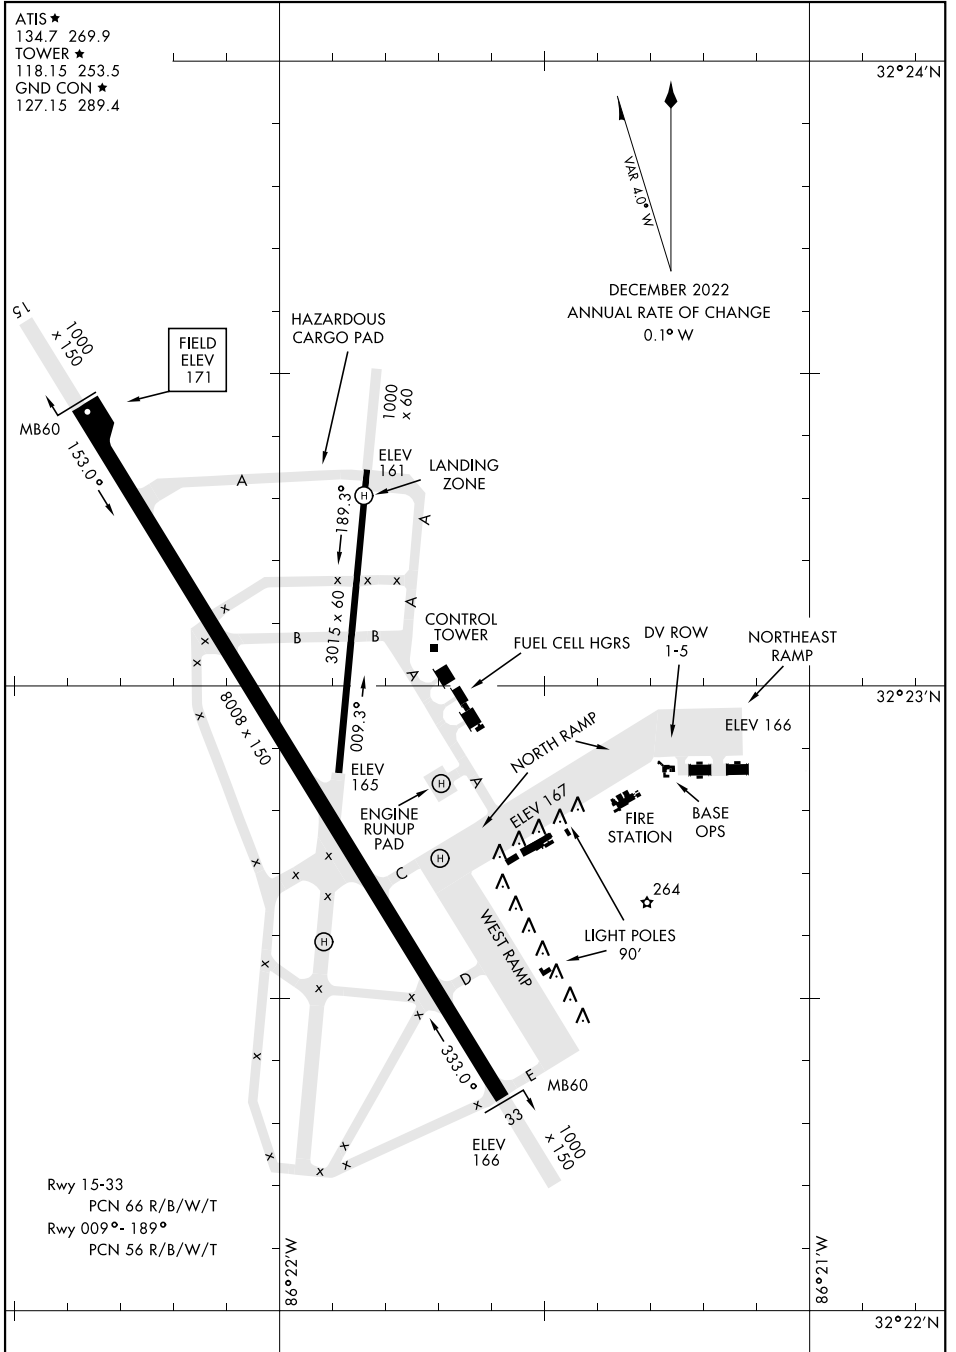

# AIRPORT DIAGRAM

[USAF]

MAXWELL AFB (KMXF)

MONTGOMERY, ALABAMA

ATIS ★  
 134.7 269.9  
 TOWER ★  
 118.15 253.5  
 GND CON ★  
 127.15 289.4

32°24'N

DECEMBER 2022  
 ANNUAL RATE OF CHANGE  
 0.1° W

SE-4, 14 MAY 2026 to 11 JUN 2026

SE-4, 14 MAY 2026 to 11 JUN 2026

Rwy 15-33  
 PCN 66 R/B/W/T  
 Rwy 009°- 189°  
 PCN 56 R/B/W/T

# AIRPORT DIAGRAM

MONTGOMERY, ALABAMA  
MAXWELL AFB (KMXF)