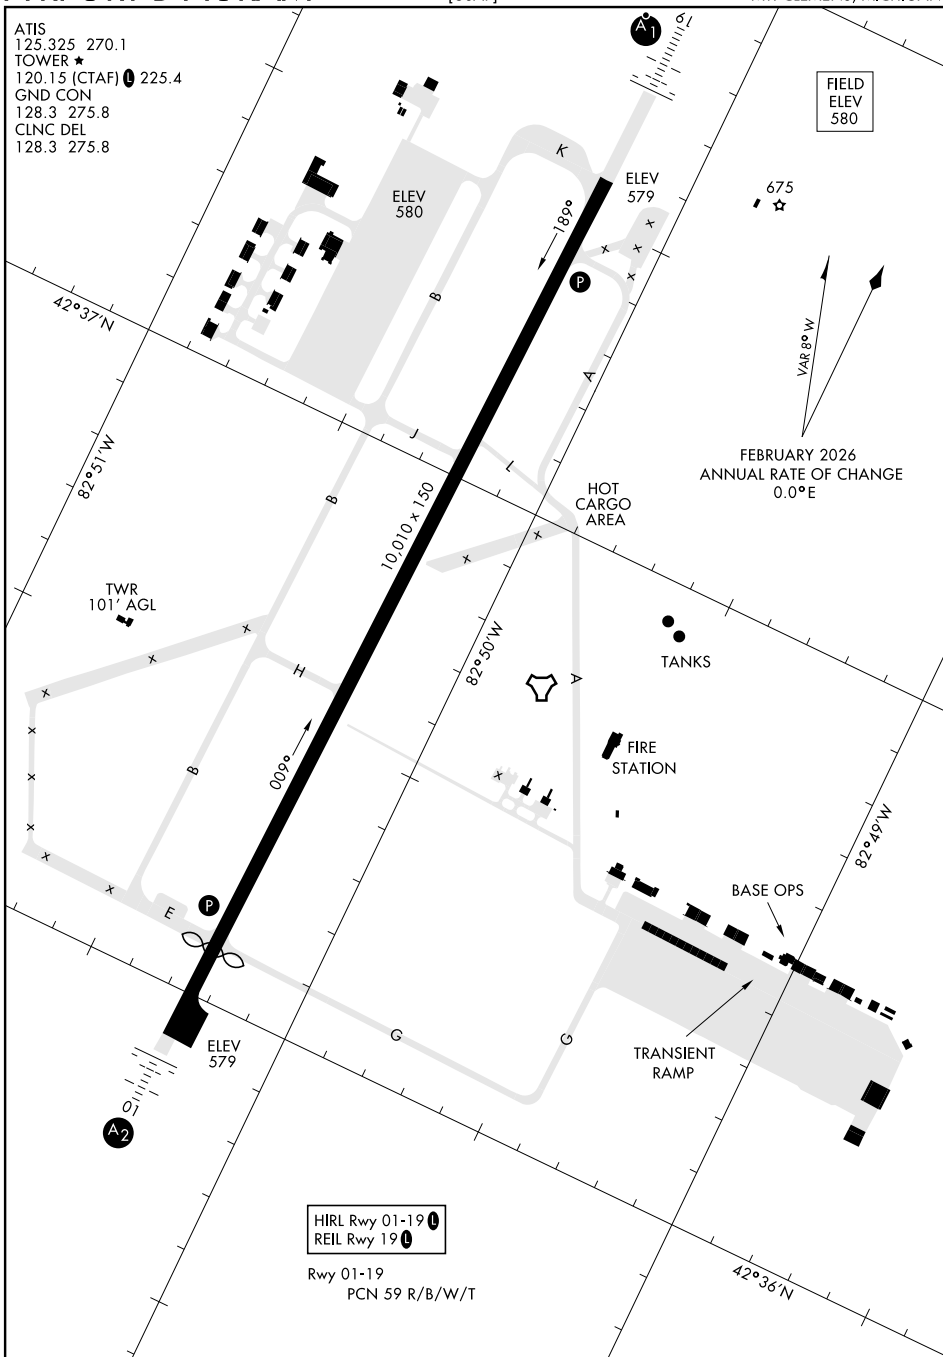

26078

AIRPORT DIAGRAM

[USAF]

SELFRIDGE ANGB (KMTC)

MT. CLEMENS, MICHIGAN

ATIS 125.325 270.1
 TOWER ★ 120.15 (CTAF) 225.4
 GND CON 128.3 275.8
 CLNC DEL 128.3 275.8

FIELD ELEV 580

HIRL Rwy 01-19
 REIL Rwy 19

Rwy 01-19
 PCN 59 R/B/W/T

FEBRUARY 2026
 ANNUAL RATE OF CHANGE
 0.0°E

EC-1, 14 MAY 2026 to 11 JUN 2026

EC-1, 14 MAY 2026 to 11 JUN 2026

AIRPORT DIAGRAM

SELFRIDGE ANGB (KMTC)
MT. CLEMENS, MICHIGAN