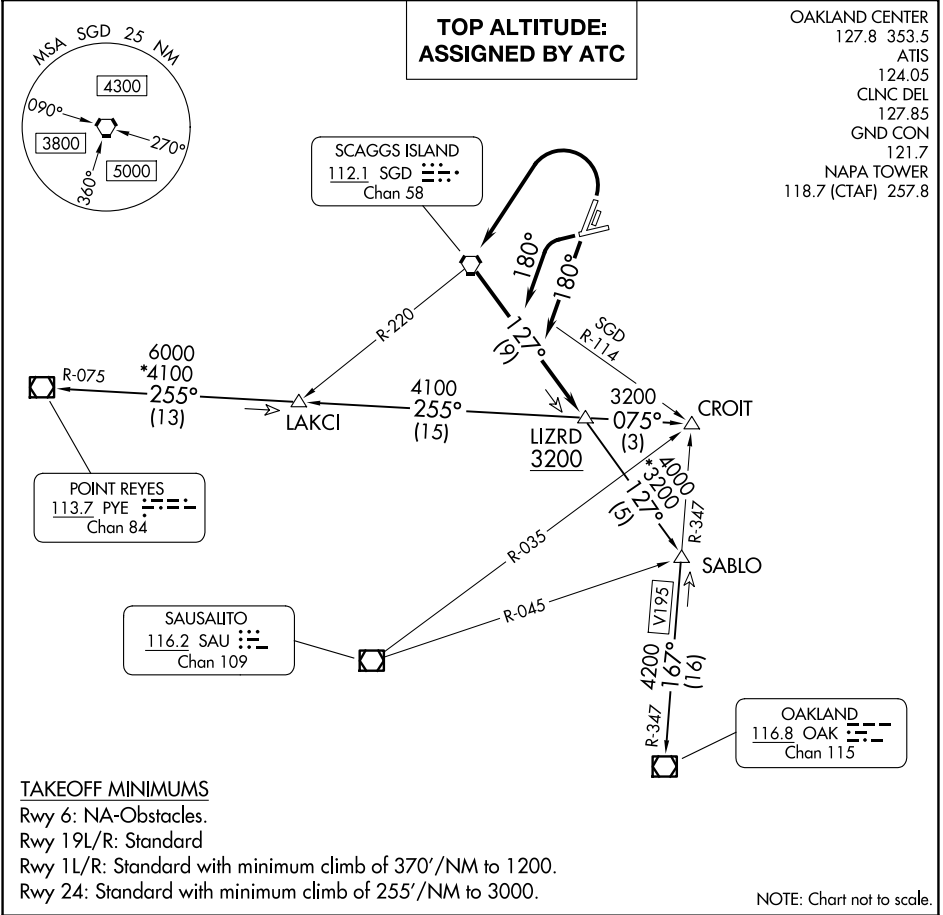

LIZRD SIX DEPARTURE

AL-281 (FAA)

NAPA COUNTY (APC)
NAPA, CALIFORNIA

OAKLAND CENTER
127.8 353.5
ATIS
124.05
CLNC DEL
127.85
GND CON
121.7
NAPA TOWER
118.7 (CTAF) 257.8

**TOP ALTITUDE:
ASSIGNED BY ATC**

SW-2, 14 MAY 2026 to 11 JUN 2026

SW-2, 14 MAY 2026 to 11 JUN 2026

LIZRD SIX DEPARTURE

(LIZRD6.LIZRD) 14MAY26

NAPA, CALIFORNIA
NAPA COUNTY (APC)