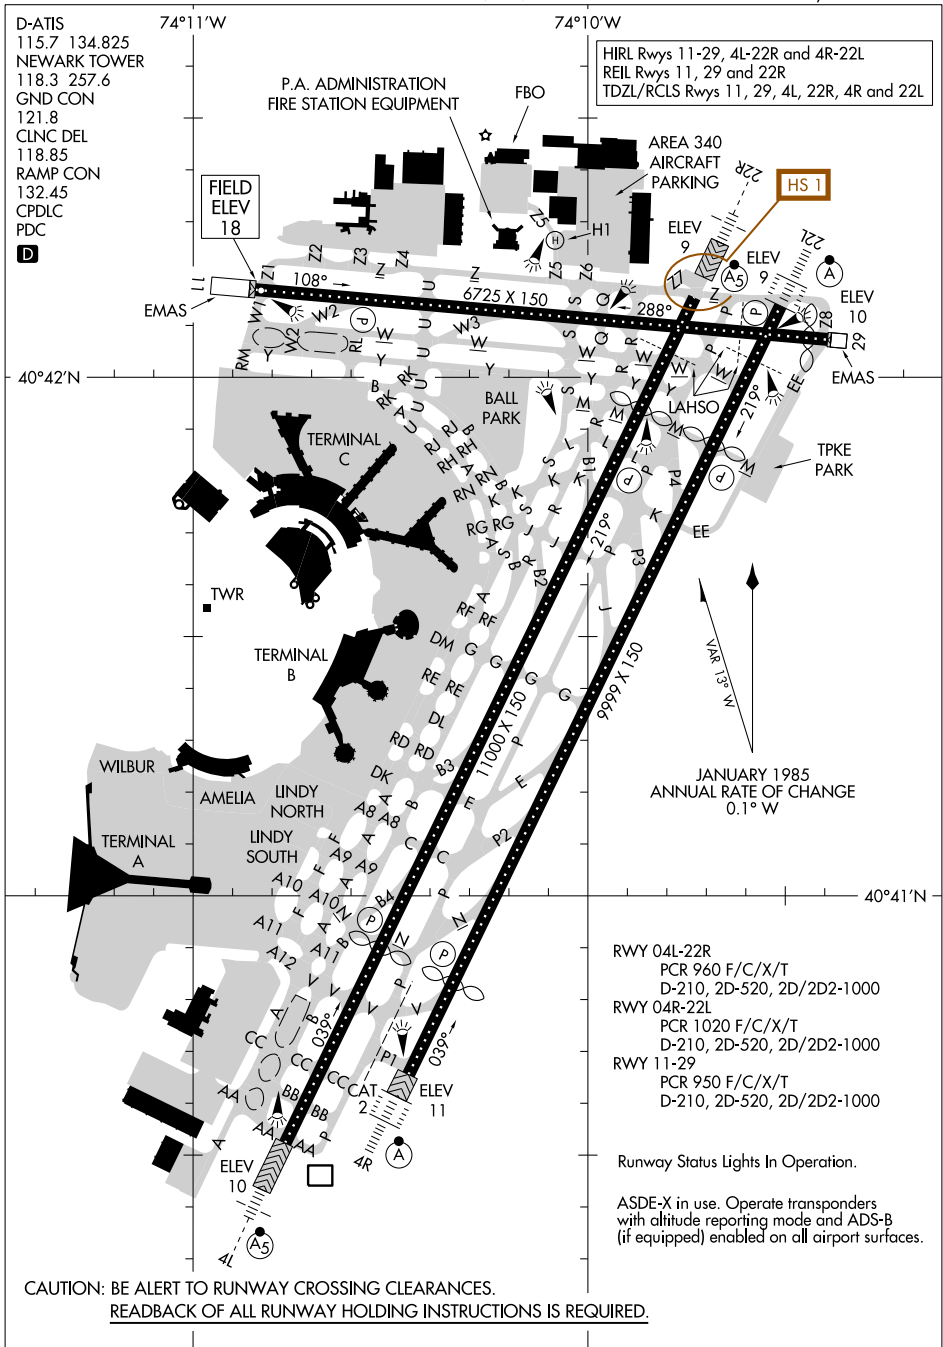

AIRPORT DIAGRAM

AL-285 (FAA)

NEWARK LIBERTY INTL (EWR)
NEWARK, NEW JERSEY

NE-2, 14 MAY 2026 to 11 JUN 2026

NE-2, 14 MAY 2026 to 11 JUN 2026

AIRPORT DIAGRAM

NEWARK, NEW JERSEY
NEWARK LIBERTY INTL (EWR)