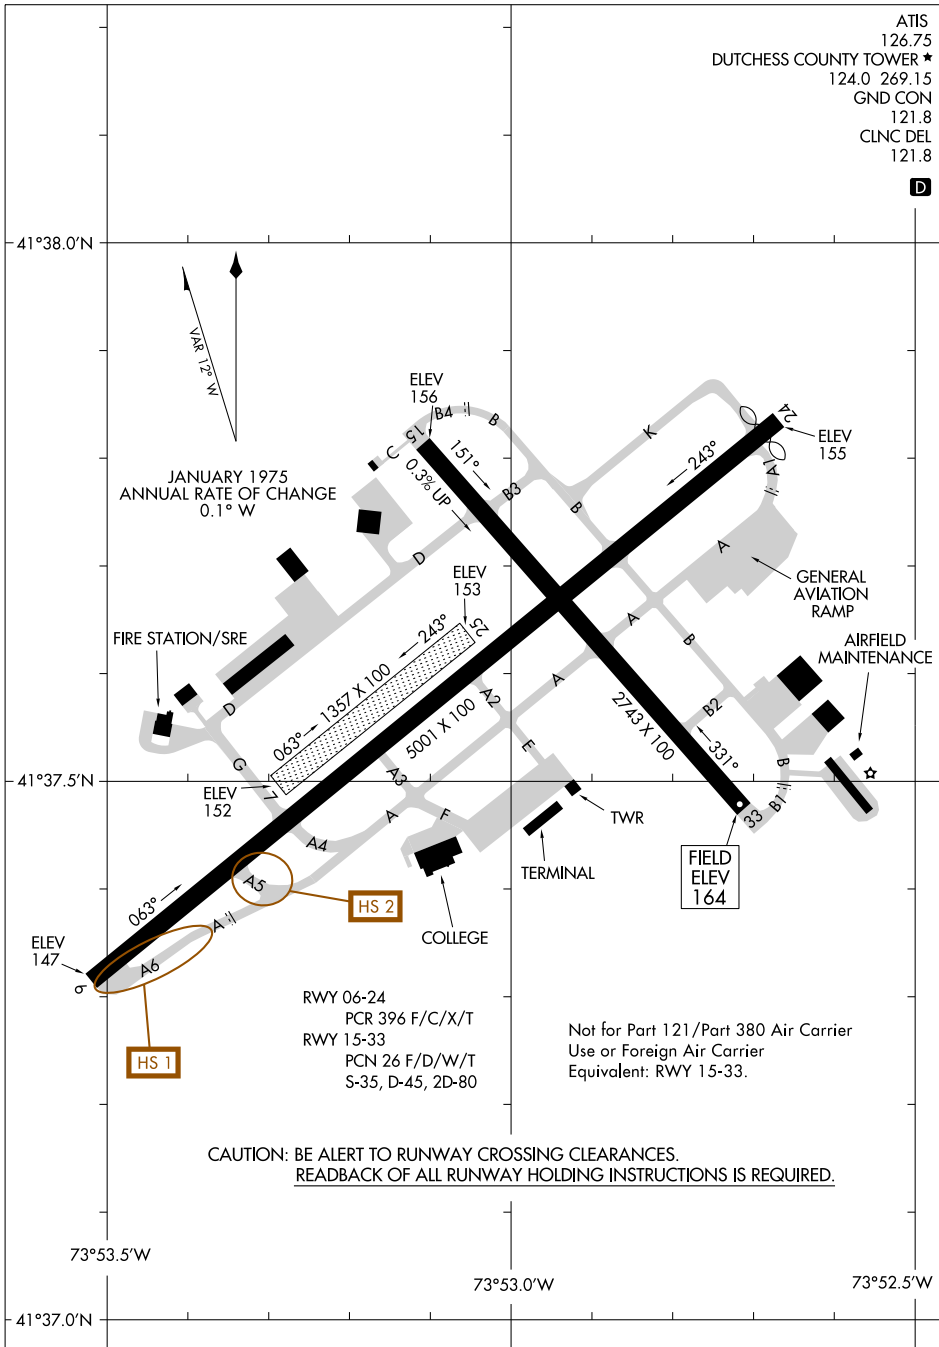

AIRPORT DIAGRAM

AL-286 (FAA)

HUDSON VALLEY RGNL (POU)
POUGHKEEPSIE, NEW YORK

ATIS 126.75
 DUTCHESS COUNTY TOWER ★ 124.0 269.15
 GND CON 121.8
 CLNC DEL 121.8

D

NE-2, 14 MAY 2026 to 11 JUN 2026

NE-2, 14 MAY 2026 to 11 JUN 2026

AIRPORT DIAGRAM

POUGHKEEPSIE, NEW YORK
HUDSON VALLEY RGNL (POU)