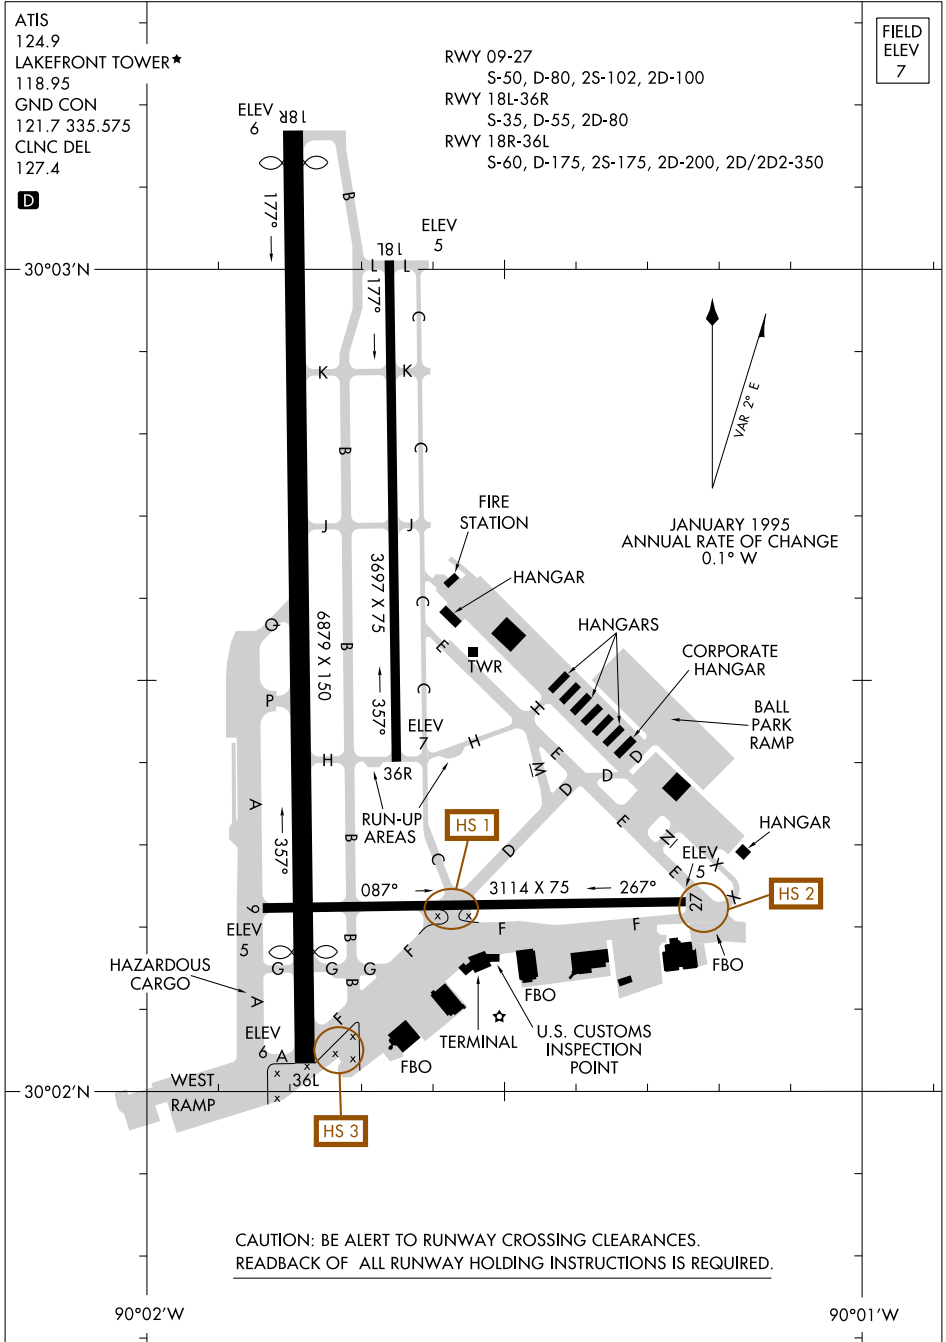

# AIRPORT DIAGRAM

AL-288 (FAA)

LAKEFRONT (NEW)  
NEW ORLEANS, LOUISIANA

ATIS  
124.9  
LAKEFRONT TOWER\*  
118.95  
GND CON  
121.7 335.575  
CLNC DEL  
127.4

RWY 09-27  
S-50, D-80, 2S-102, 2D-100  
RWY 18L-36R  
S-35, D-55, 2D-80  
RWY 18R-36L  
S-60, D-175, 2S-175, 2D-200, 2D/2D2-350

FIELD  
ELEV  
7

SC-4, 14 MAY 2026 to 11 JUN 2026

SC-4, 14 MAY 2026 to 11 JUN 2026

# AIRPORT DIAGRAM

26134

NEW ORLEANS, LOUISIANA  
LAKEFRONT (NEW)