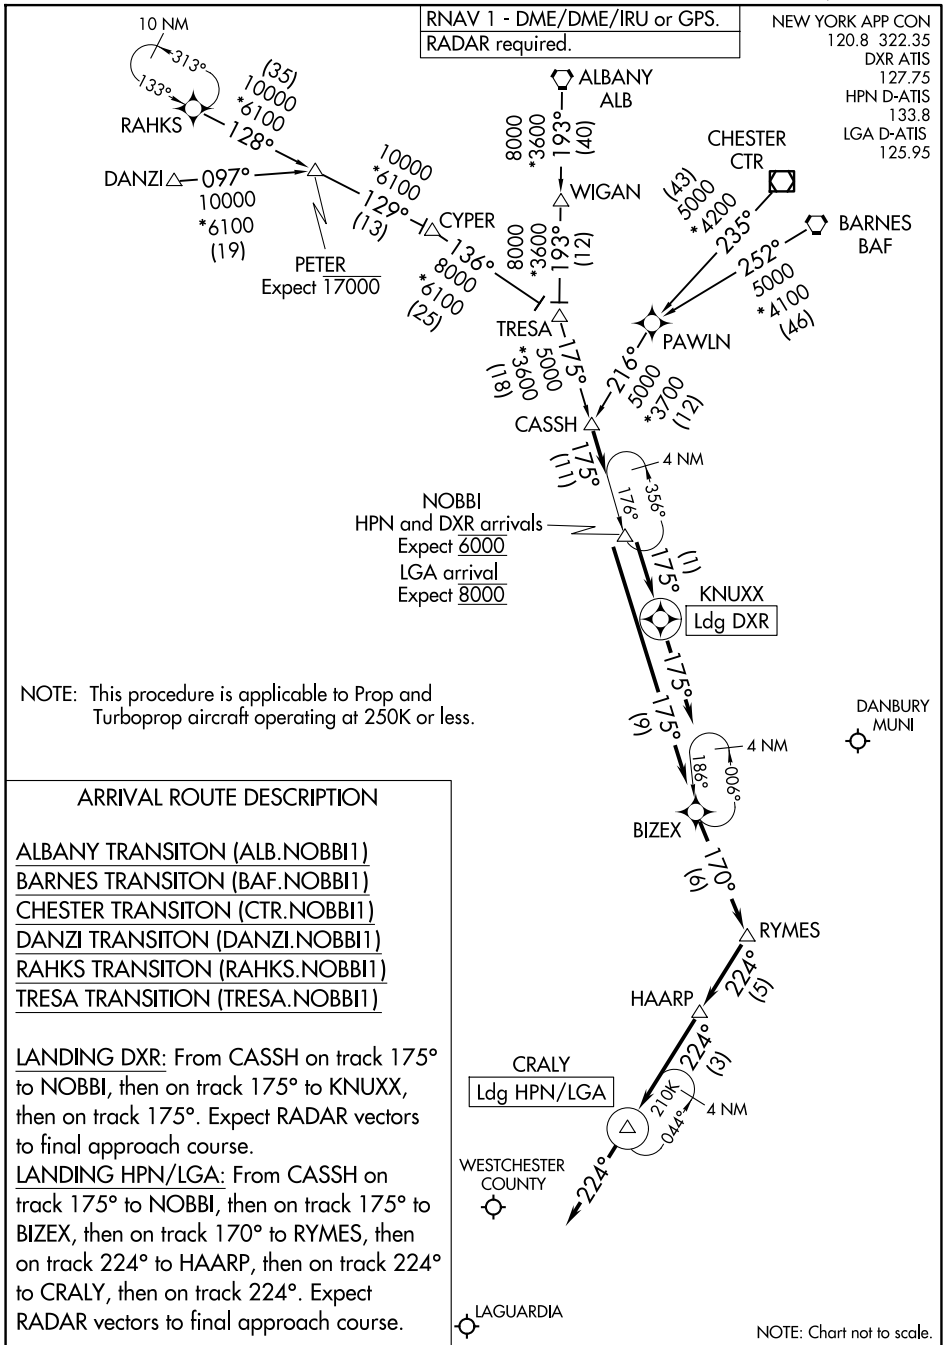

NOBBI ONE ARRIVAL (RNAV)

NEW YORK, NEW YORK

ARRIVAL ROUTE DESCRIPTION

- ALBANY TRANSITON (ALB.NOBB1)
- BARNES TRANSITON (BAF.NOBB1)
- CHESTER TRANSITON (CTR.NOBB1)
- DANZI TRANSITON (DANZI.NOBB1)
- RAHKS TRANSITON (RAHKS.NOBB1)
- TRESA TRANSITON (TRESA.NOBB1)

LANDING DXR: From CASSH on track 175° to NOBBI, then on track 175° to KNUXX, then on track 175°. Expect RADAR vectors to final approach course.

LANDING HPN/LGA: From CASSH on track 175° to NOBBI, then on track 175° to BIZEX, then on track 170° to RYMES, then on track 224° to HAARP, then on track 224° to CRALY, then on track 224°. Expect RADAR vectors to final approach course.

NOTE: Chart not to scale.

NOBBI ONE ARRIVAL (RNAV)

(CASSH.NOBB1) 27NOV25

NEW YORK, NEW YORK

NE-2, 14 MAY 2026 to 11 JUN 2026

NE-2, 14 MAY 2026 to 11 JUN 2026