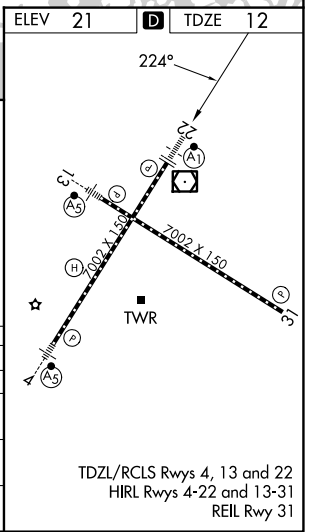

WAAS CH 70318 W22A	APP CRS 224°	Rwy Ldg TDZE 12 Apt Elev 21	7002

RNAV (GPS) Y RWY 22

LAGUARDIA (LGA)

RNP APCH - GPS.	ALSF-1	MISSED APPROACH: Climb to 3000 direct PROUD and hold, continue climb-in-hold to 3000.
▼ For uncompensated Baro-VNAV systems, LNAV/VNAV NA below -11°C or above 54°C. Circling NA northwest of Rwy 4 and southwest of Rwy 13.		

D-ATIS 125.95	NEW YORK APP CON 120.8 322.35	LAGUARDIA TOWER 118.7 322.35	GND CON 121.7 322.35

NE-2, 14 MAY 2026 to 11 JUN 2026

NE-2, 14 MAY 2026 to 11 JUN 2026