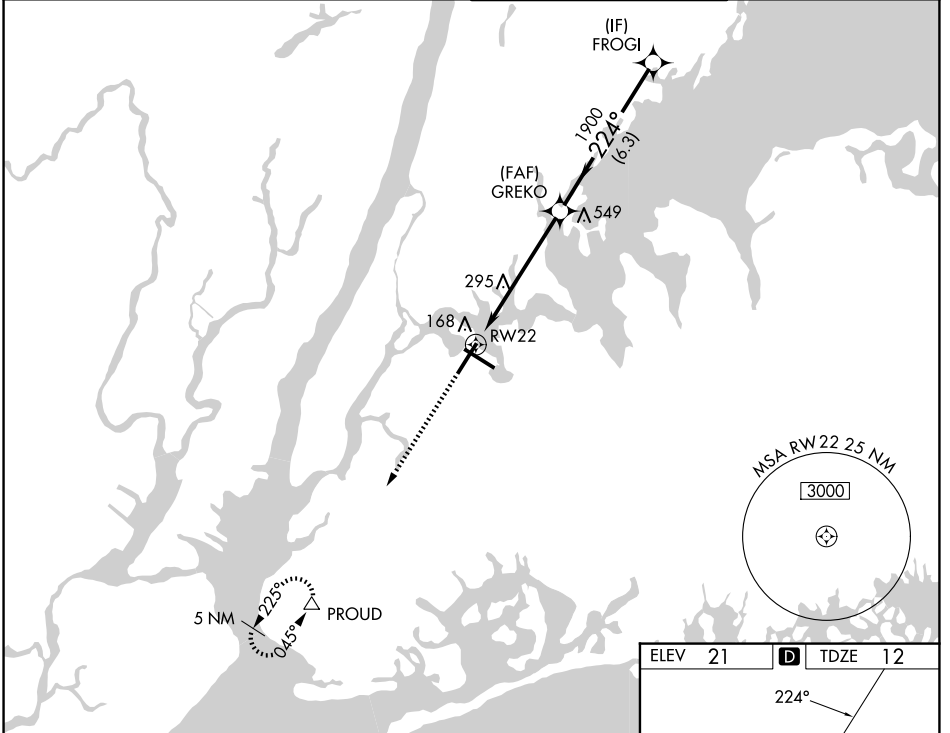

WAAS CH 70318 W22A	APP CRS 224°	Rwy Ldg TDZE 12 Apt Elev 21	7002
----------------------------------------	------------------------	-------------------------------------------------	-------------

RNAV (GPS) Y RWY 22

LAGUARDIA (LGA)

RNP APCH - GPS.	ALSF-1	MISSED APPROACH: Climb to 3000 direct PROUD and hold, continue climb-in-hold to 3000.
▼ For uncompensated Baro-VNAV systems, LNAV/VNAV NA below -11°C or above 54°C. Circling NA northwest of Rwy 4 and southwest of Rwy 13.		

NE-2, 14 MAY 2026 to 11 JUN 2026

NE-2, 14 MAY 2026 to 11 JUN 2026