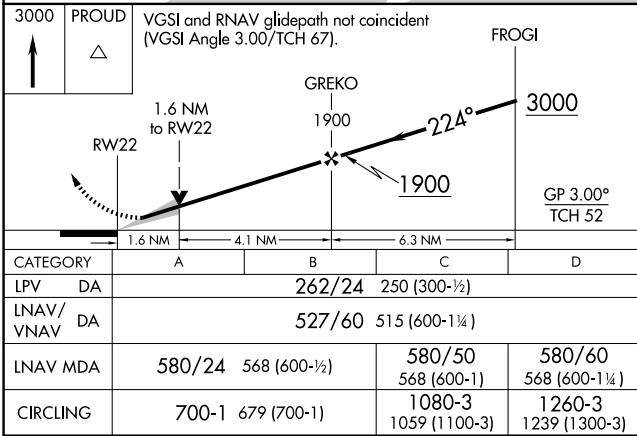

WAAS CH 70318 W22A	APP CRS 224°	Rwy Ldg TDZE 12 Apt Elev 21	7002

RNAV (GPS) Y RWY 22

LAGUARDIA (LGA)

RNP APCH - GPS.	ALSF-1	MISSED APPROACH: Climb to 3000 direct PROUD and hold, continue climb-in-hold to 3000.
▼ For uncompensated Baro-VNAV systems, LNAV/VNAV NA below -11°C or above 54°C. Circling NA northwest of Rwy 4 and southwest of Rwy 13.		

D-ATIS 125.95	NEW YORK APP CON 120.8 322.35	LAGUARDIA TOWER 118.7 322.35	GND CON 121.7 322.35

NE-2, 14 MAY 2026 to 11 JUN 2026

NE-2, 14 MAY 2026 to 11 JUN 2026