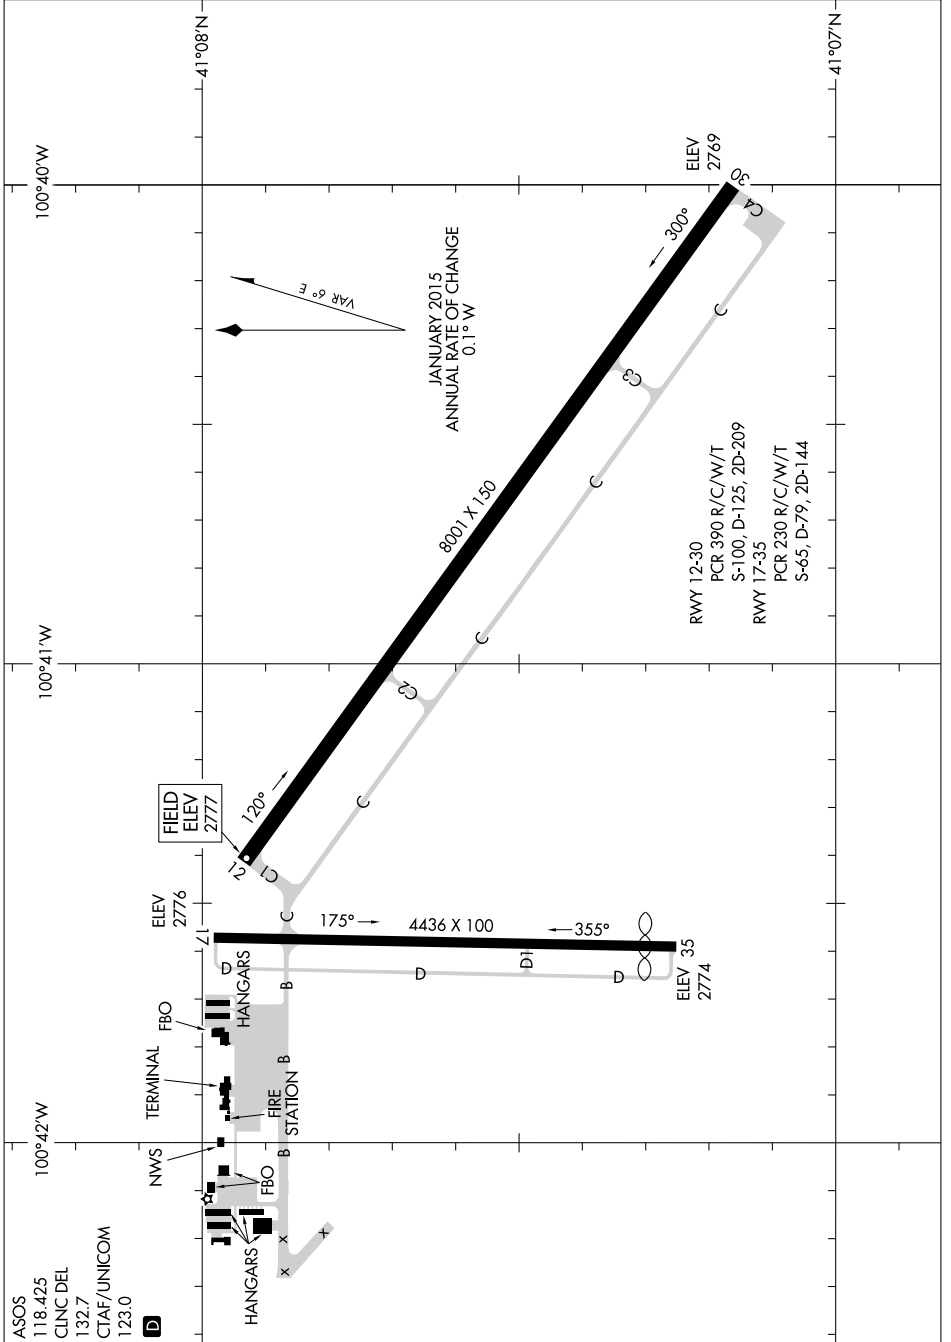

AIRPORT DIAGRAM

NORTH PLATTE RGNL/LEE BIRD FLD (L.B.F)
NORTH PLATTE, NEBRASKA

AL-292 (FAA)

NC-2, 14 MAY 2026 to 11 JUN 2026

NC-2, 14 MAY 2026 to 11 JUN 2026

AIRPORT DIAGRAM

NORTH PLATTE, NEBRASKA
NORTH PLATTE RGNL/LEE BIRD FLD (L.B.F)