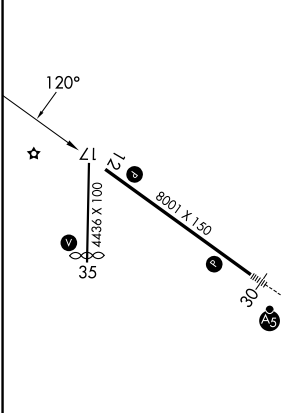

CATEGORY	A	B	C	D
LPV DA	2977-3/4 200 (200-3/4)			
LNAV/VNAV DA	3027-3/4 250 (300-3/4)			
LNAV MDA	3120-1 343 (400-1)			
CIRCLING	3280-1	3340-1	3420-1 3/4	3560-2 1/2
	503 (600-1)	563 (600-1)	643 (700-1 3/4)	783 (800-2 1/2)

- HIRL Rwy 12-30 0
- REIL Rwy 35 0
- MIRL Rwy 17-35 0