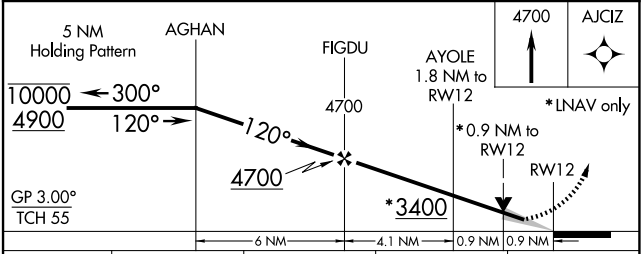

WAAS CH 50434 W12A	APP CRS 120°	Rwy Ldg TDZE Apt Elev	8001 2777 2777
--	------------------------	-----------------------------	---

RNAV (GPS) RWY 12

NORTH PLATTE RGNL/LEE BIRD FLD (LBF)

RNP APCH-GPS.	For uncompensated Baro-VNAV systems, LNAV/VNAV NA below -23°C or above 52°C.	MISSED APPROACH: Climb to 4700 direct AJCIZ and hold.
---------------	--	---

ASOS 118.425	DENVER CENTER 132.7 226.675	UNICOM 123.0 (CTAF) 0
------------------------	---------------------------------------	---------------------------------

NC-2, 14 MAY 2026 to 11 JUN 2026

NC-2, 14 MAY 2026 to 11 JUN 2026

ELEV 2777	D	TDZE 2777
------------------	----------	------------------

CATEGORY	A	B	C	D
LPV DA	2977-3/4 200 (200-3/4)			
LNAV/VNAV DA	3027-3/4 250 (300-3/4)			
LNAV MDA	3120-1 343 (400-1)			
CIRCLING	3280-1	3340-1	3420-1 3/4	3560-2 1/2
	503 (600-1)	563 (600-1)	643 (700-1 3/4)	783 (800-2 1/2)