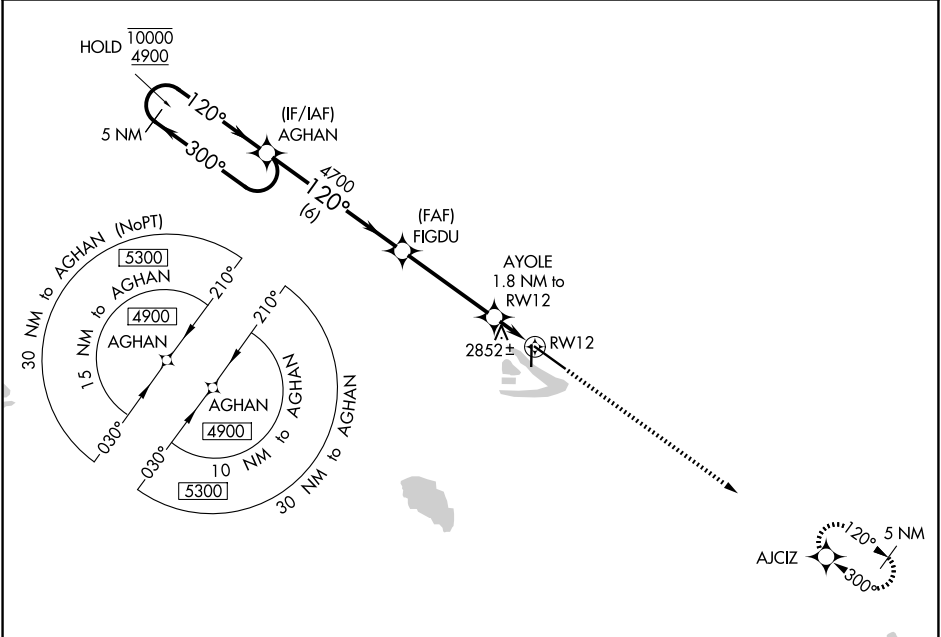

WAAS CH 50434 W12A	APP CRS 120°	Rwy Ldg TDZE Apt Elev	8001 2777 2777
--	------------------------	-----------------------------	---

RNAV (GPS) RWY 12

NORTH PLATTE RGNL/LEE BIRD FLD (LBF)

RNP APCH-GPS.	For uncompensated Baro-VNAV systems, LNAV/VNAV NA below -23°C or above 52°C.	MISSED APPROACH: Climb to 4700 direct AJCIZ and hold.
---------------	--	---

ASOS 118.425	DENVER CENTER 132.7 226.675	UNICOM 123.0 (CTAF) 0
------------------------	---------------------------------------	---------------------------------

NC-2, 14 MAY 2026 to 11 JUN 2026

NC-2, 14 MAY 2026 to 11 JUN 2026

ELEV 2777	D	TDZE 2777
------------------	----------	------------------

CATEGORY	A	B	C	D
LPV DA	2977-3/4 200 (200-3/4)			
LNAV/VNAV DA	3027-3/4 250 (300-3/4)			
LNAV MDA	3120-1 343 (400-1)			
CIRCLING	3280-1	3340-1	3420-1 3/4	3560-2 1/2
	503 (600-1)	563 (600-1)	643 (700-1 3/4)	783 (800-2 1/2)