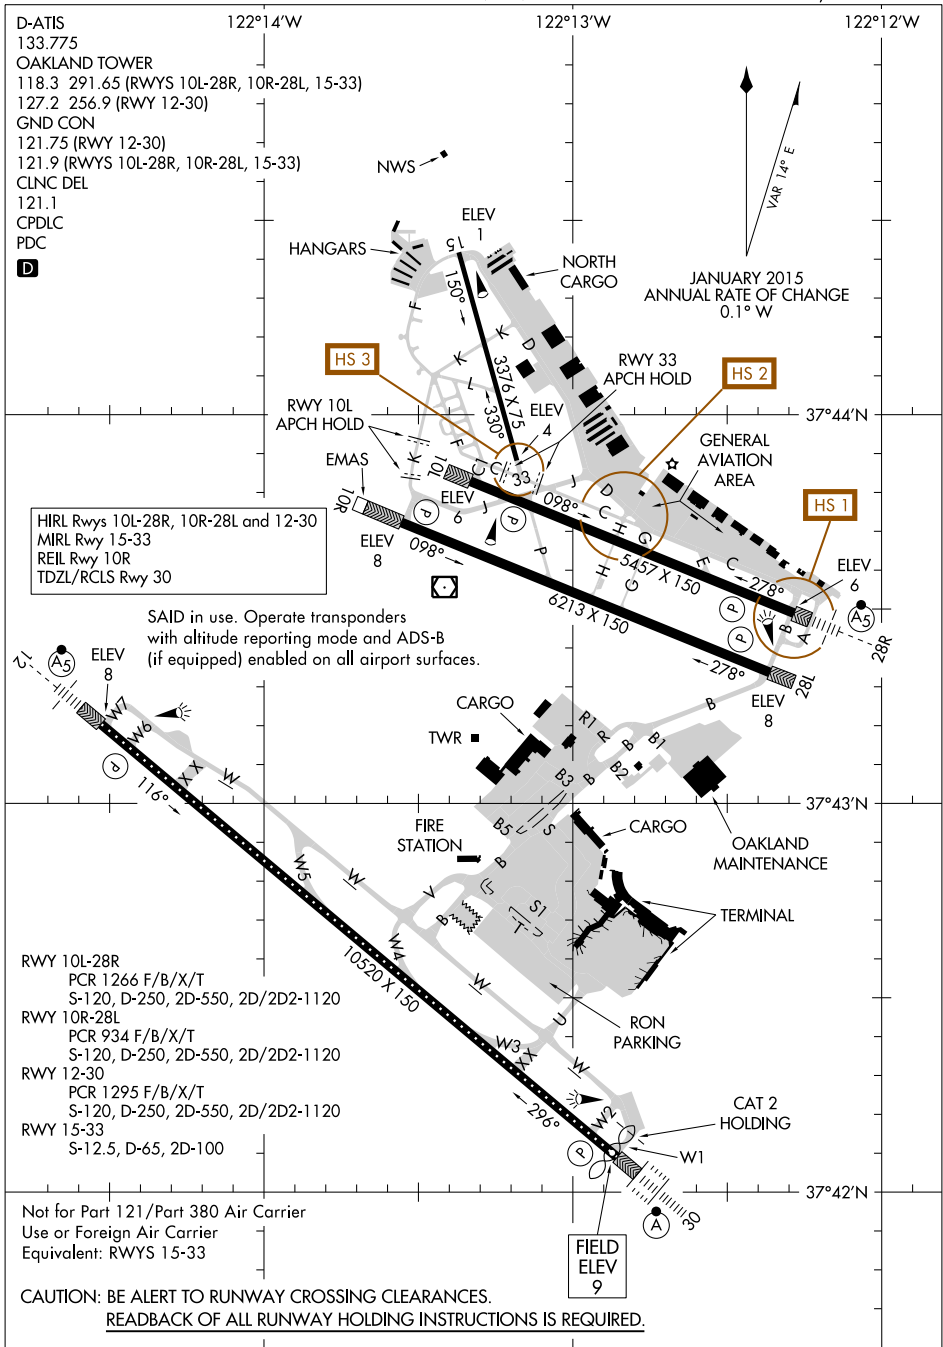

26134 **AIRPORT DIAGRAM** OAKLAND SAN FRANCISCO BAY (O.A.K.)  
 AL-294 (FAA) OAKLAND, CALIFORNIA

SW-2, 14 MAY 2026 to 11 JUN 2026

SW-2, 14 MAY 2026 to 11 JUN 2026