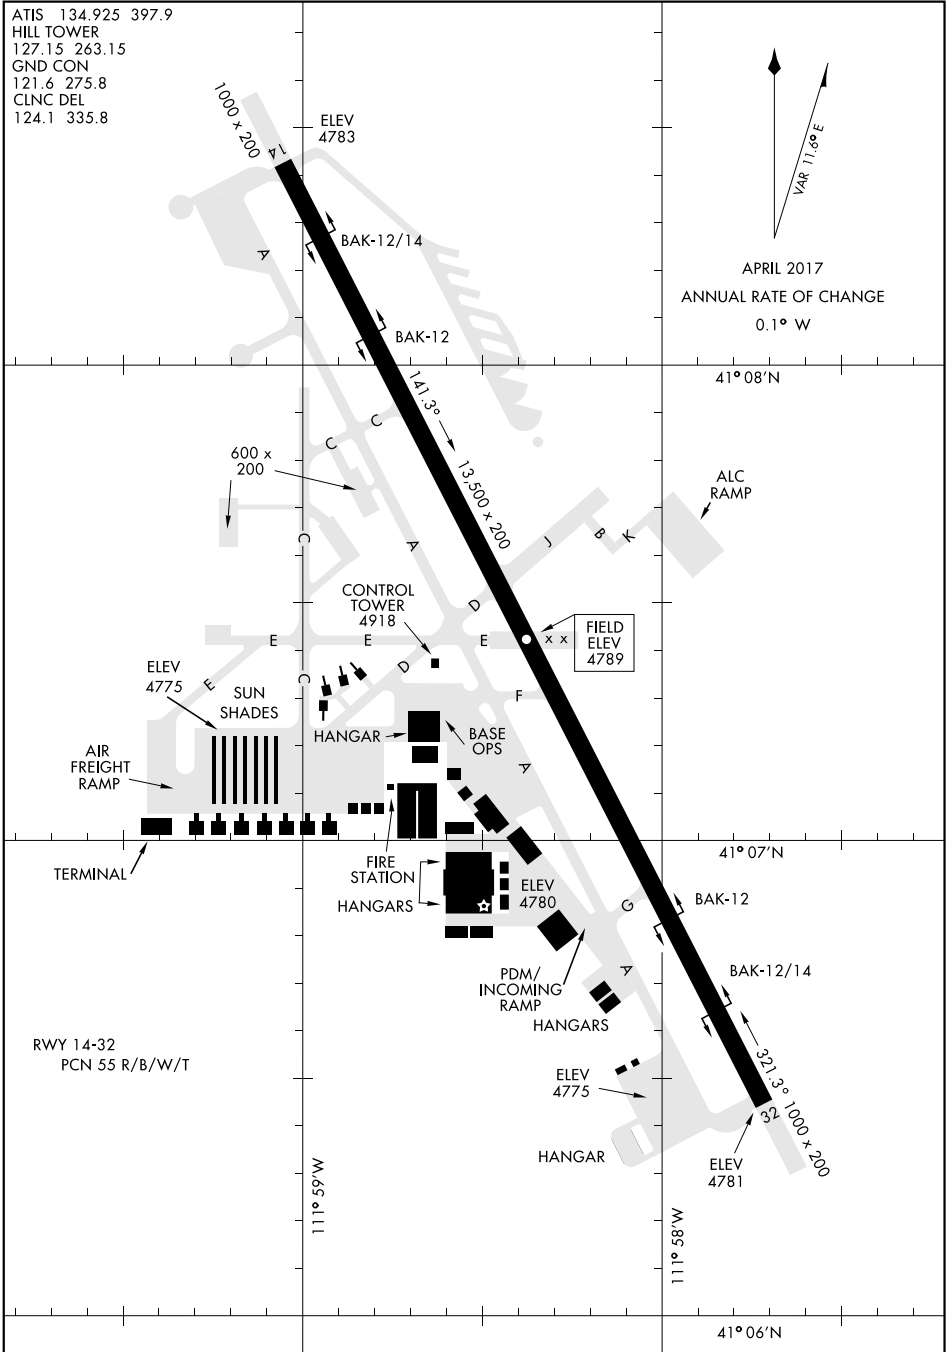

# AIRPORT DIAGRAM

AFD-296 [USAF]

HILL AFB (KHIF)

OGDEN, UTAH

ATIS 134.925 397.9  
 HILL TOWER  
 127.15 263.15  
 GND CON  
 121.6 275.8  
 CLNC DEL  
 124.1 335.8

APRIL 2017  
 ANNUAL RATE OF CHANGE  
 0.1° W

SW-4, 14 MAY 2026 to 11 JUN 2026

SW-4, 14 MAY 2026 to 11 JUN 2026